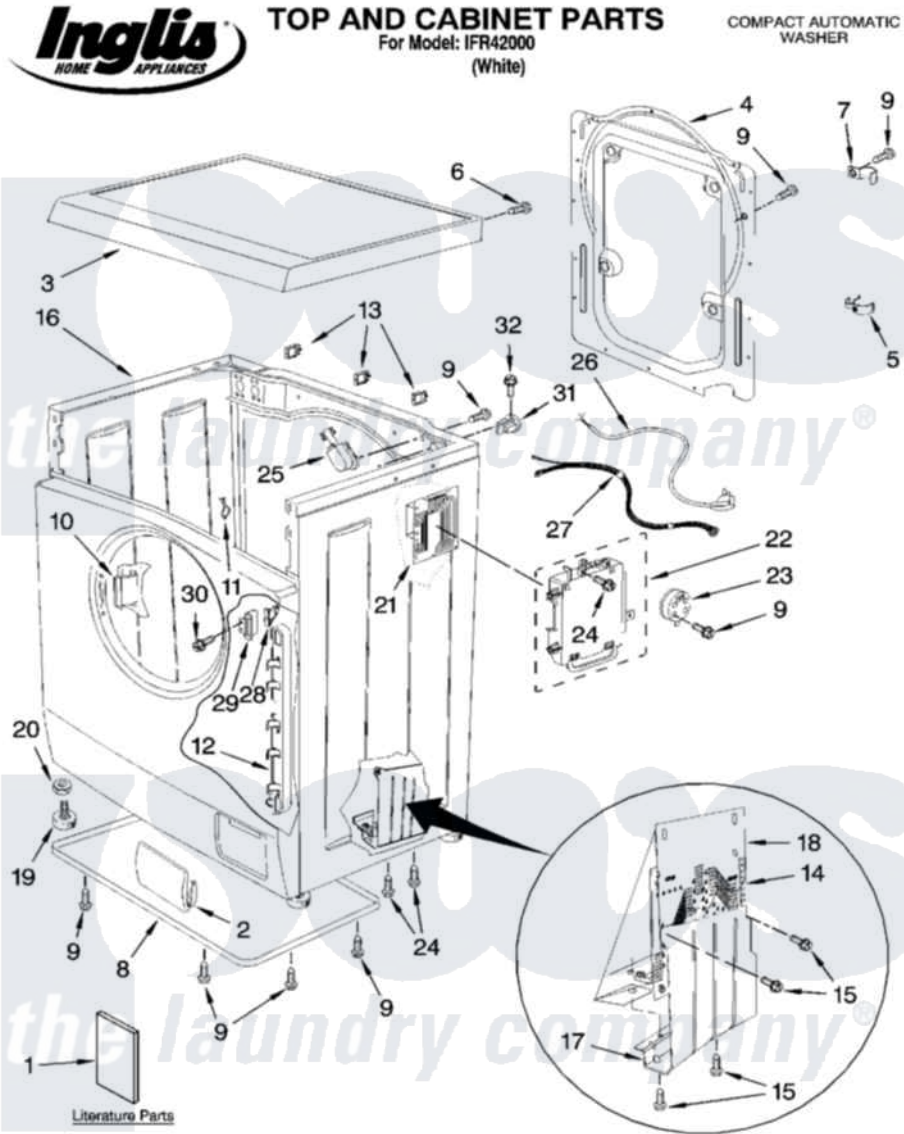

Whirlpool IFR42000 01 - TOP AND CABINET PARTS

8-06 Litho in U.S.A. (djc)

1

Part No. W10113923

Whirlpool Residential Whirlpool IFR42000 Washer Parts Parts Diagram 01 - TOP AND CABINET PARTS

[Click on the part number to view part](#)

Item	Original Part Number	Replaced By	Status	Part Description
1	8183129		Not Available	Use & Care Guide
"	8183132		Not Available	Wiring Diagram
2	8182721			Cover, Filter
3	8182719			Top
4	8182589			Panel, Rear
5	8182325			Clamp, Hose
6	8182338	489355		Screw, 8 X 1/2
7	8182324			Clamp, Hose
8	8182319			Bottom Plate
9	8182323	3179776		Screw
10	BLANK		Not Available	Hinge (Not Serviced)
11	8182321			Clip, Harness
12	8182322			Support, Harness
13	8182328			Clip
14	8183141		Not Available	Control, Inverter
15	8182333	W10253196		Screw

16	BLANK	Not Available	Cabinet (Not Serviced)
17	8182331		Bracket
18	8182332		Shield
19	8182334		Foot, Leveling
20	8182337		Nut
21	8183121	Not Available	Electronic Control
22	8182342		Bracket, Control
23	8182388		Switch, Pressure
24	8182341	489355	Screw, 8 X 1/2
25	8182645		Filter
26	8182392		Power Cord
27	8183125	Not Available	Harness, Main
28	8182690		Microswitch, Door
29	8182718		Bracket
30	8182401		Screw, Door Catch
31	8182731		Strain Relief
32	8182732		Screw