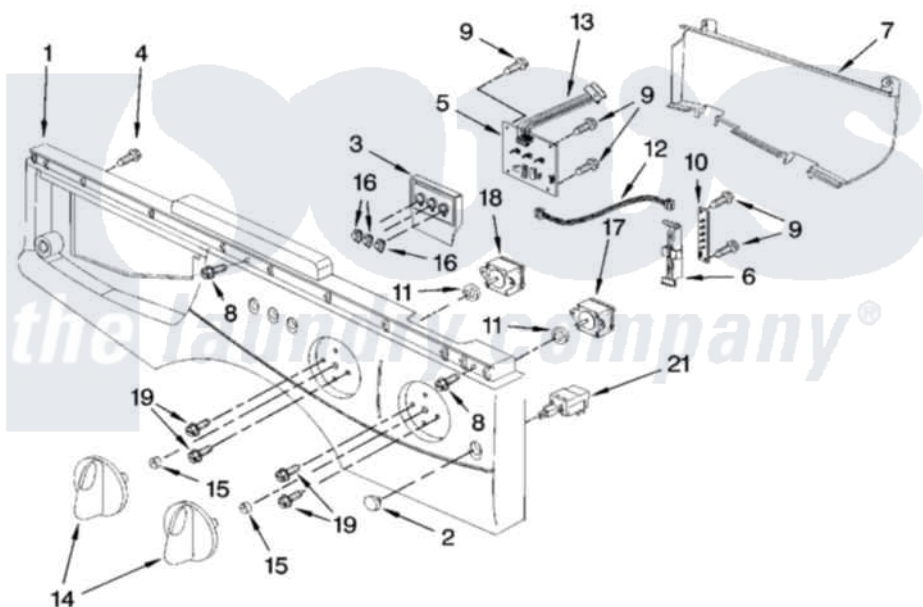

Whirlpool IFR42000 02 - CONTROL PANEL PARTS

CONTROL PANEL PARTS

For Model: IFR42000
(White)

W10113923

3

Whirlpool [Residential Whirlpool IFR42000 Washer Parts](#) Parts Diagram 02 - CONTROL PANEL PARTS

[Click on the part number to view part](#)

| Item | Original Part Number | Replaced By | Status | Part Description |
|------|-------------------------|---------------------------|---------------|------------------|
| 1 | 8183122 | | Not Available | Control Panel |
| 2 | 8182725 | | | Button |
| 3 | 8182350 | | | Housing |
| 4 | 8182720 | | | Screw |
| 5 | 8182351 | | | Control, Pcb |
| 6 | 8182353 | | | Support |
| 7 | 8182354 | | | Shield |
| 8 | 8182355 | 98006631 | | Screw |
| 9 | 8182352 | W10253196 | | Screw |
| 10 | 8183123 | | Not Available | LED, PCB |
| 11 | 8182357 | | | Gasket |
| 12 | 8182358 | | | Cable |
| 13 | 8182359 | | | Cable, Ribbon |
| 14 | 8183124 | | Not Available | Knob (2) |
| 15 | 8182361 | | | Spring, Knob |
| 16 | 8182362 | | | Push Button |

| | | |
|----|-------------------------|--|
| 17 | 8182723 | Switch, Spin Speed |
| 18 | 8182723 | Switch, Spin Speed |
| 19 | 8182345 | 8169479 Screw, Grille |
| 21 | 8182395 | Switch And Button Assembly |