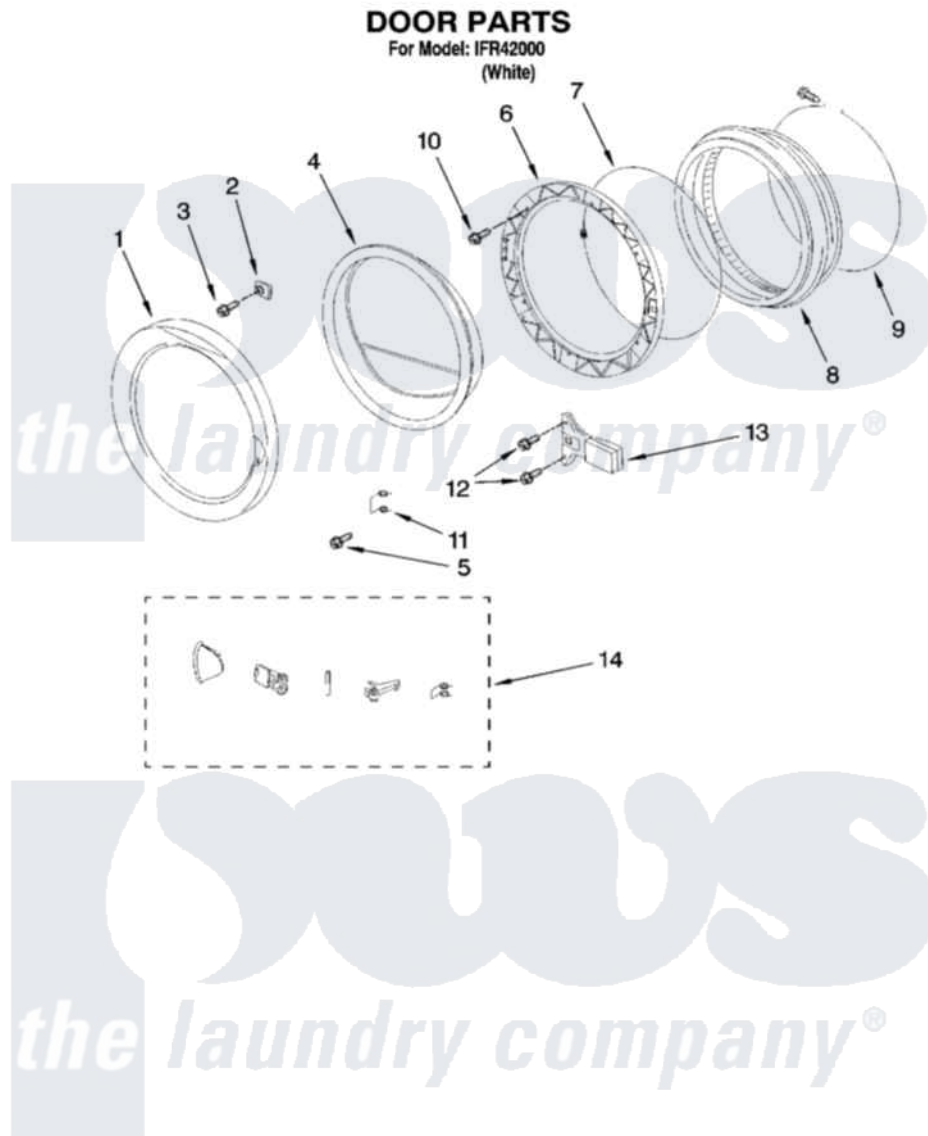

Whirlpool IFR42000 03 - DOOR PARTS

Whirlpool [Residential Whirlpool IFR42000 Washer Parts](#) Parts Diagram 03 - DOOR PARTS
 Click on the part number to view part

Item	Original Part Number	Replaced By	Status	Part Description
1	8183126		Not Available	Door, Outer Frame
2	8182517			Retainer Insert
3	8182333	W10253196		Screw
4	8182405			Door Glass
5	8182412	3400843		Orifice Holder
6	8182414			Frame, Inner Door
7	8182404			Inner Ring
8	8182403			Door Gasket
9	8182402			Outer Ring
10	8183089			Screw, Drum Support
11	8182413			Spring, Door Catch
12	8182401			Screw, Door Catch
13	8182407	W10189551		Switch
14	8183127		Not Available	Door Handle