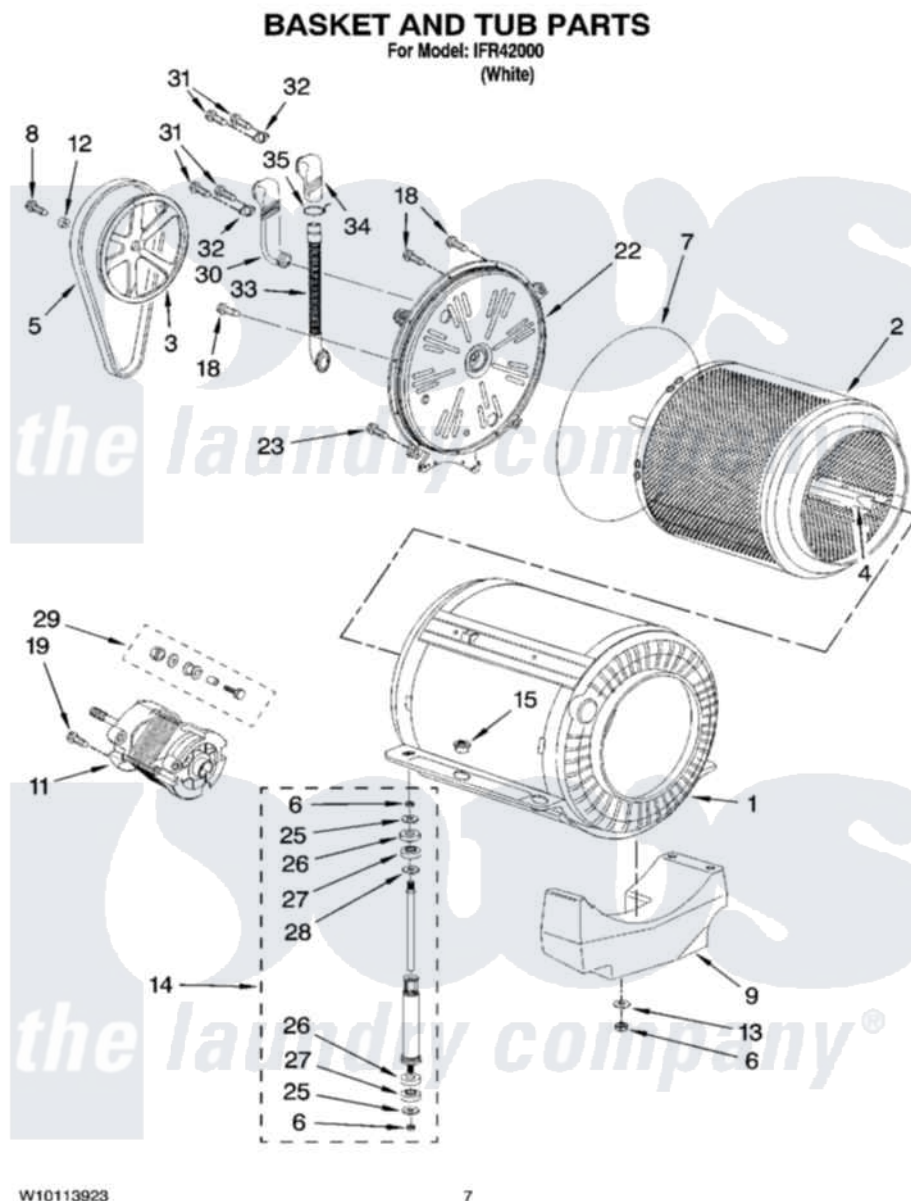

Whirlpool IFR42000 05 - BASKET AND TUB PARTS

Whirlpool [Residential Whirlpool IFR42000 Washer Parts](#) Parts Diagram 05 - BASKET AND TUB PARTS
Click on the part number to view part

Item	Original Part Number	Replaced By	Status	Part Description
1	8183128		Not Available	Tub
2	8182454			Basket
3	8182737			Pulley
4	8182444			Baffle
5	8182450			Drive Belt
6	8182539			Nut, Blower Wheel
7	8182445			Gasket, Tub
8	8182440			Screw
9	8182446			Counterweight, Bottom
11	8182447			Motor, Main Drive
12	8182457			Washer
13	8182453			Washer
14	8183108			Shock Absorber
15	8182451			Bushing
18	8182432			Screw
19	8182458			Screw, Ground

22	8182455	280167	Cover
23	8182459	3400843	Orifice Holder
25	8182436		Washer
26	8182437		Bushing, Upper
27	8182438		Bushing, Lower
28	8182442		Washer
29	8182739		Kit, Motor Mount
30	8182736		Vent Tube, Upper
31	8182412	3400843	Orifice Holder
32	8182568		Ring, Locking
33	8182734		Vent Tube, Lower
34	8182735		Elbow, Right
35	8182571		Clamp, Hose