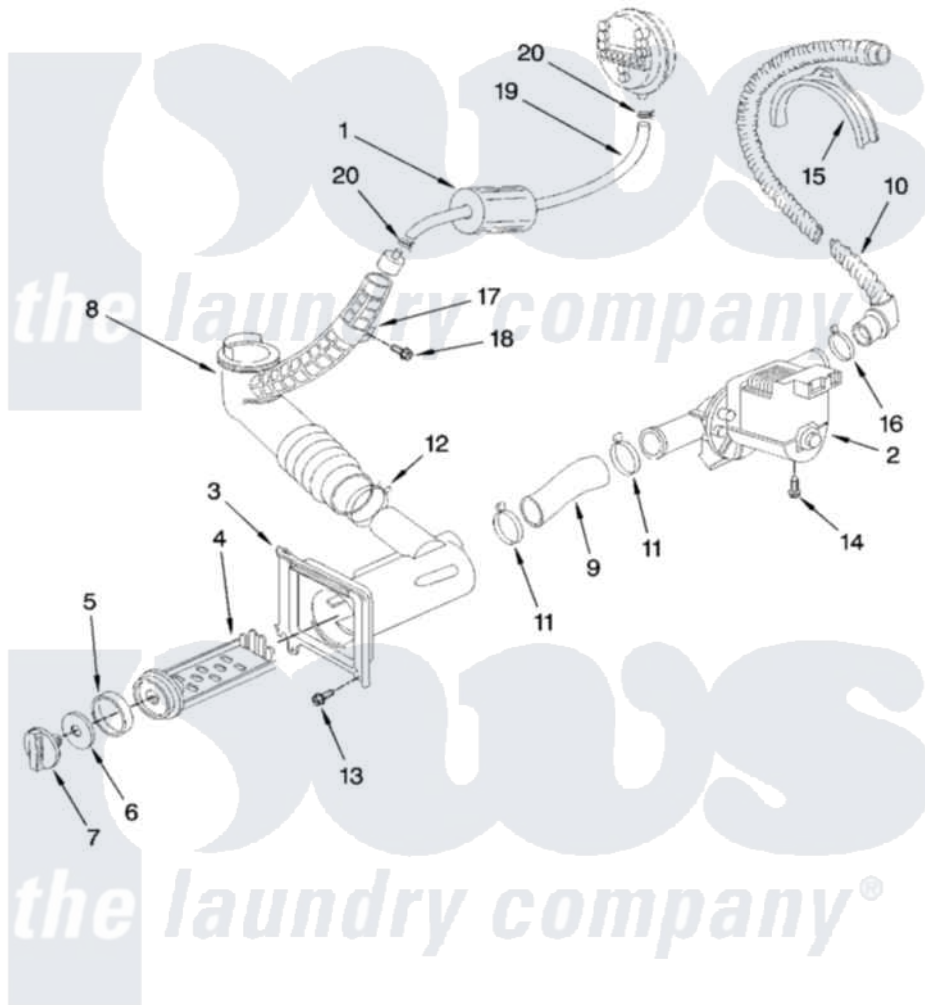

Whirlpool IFR42000 06 - PUMP PARTS, OPTIONAL PARTS (NOT INCLUDED)

PUMP PARTS
For Model: IFR42000
(White)

W10113923

9

Whirlpool [Residential Whirlpool IFR42000 Washer Parts](#) Parts Diagram 06 - PUMP PARTS, OPTIONAL PARTS (NOT INCLUDED)

[Click on the part number to view part](#)

Item	Original Part Number	Replaced By	Status	Part Description
1	8182385			Grommet
2	8182415			Pump
3	8182416			Housing, Filter
4	8182417			Filter
5	8182418			Gasket
6	8182419			Washer
7	8182420			Cap
8	8182421	285989		Hose
9	8182422			Hose
10	8182423			Hose, Drain
11	8182424			Clamp, Hose
12	8182425			Clamp, Hose
13	8182426	8169479		Screw, Grille
14	8182427			Screw, Motor
15	8182428			Bracket, Hose

16	8182429		Clamp, Hose
17	8182430		Support
18	8182431	487353	Screw
19	8182409		Hose, Pressure Switch
20	8182375		Clamp, Hose
	72017		Paint, Touch-Up
"	350938		Paint, Pressurized Spray B
"	350930		Paint, Pressurized Spray B
"	799344		Paint, Touch-Up)
"	BLANK	Not Available	ACCESSORIES
"	8182452	8212731	Kit-Stack
"	285987		Shipping Kit