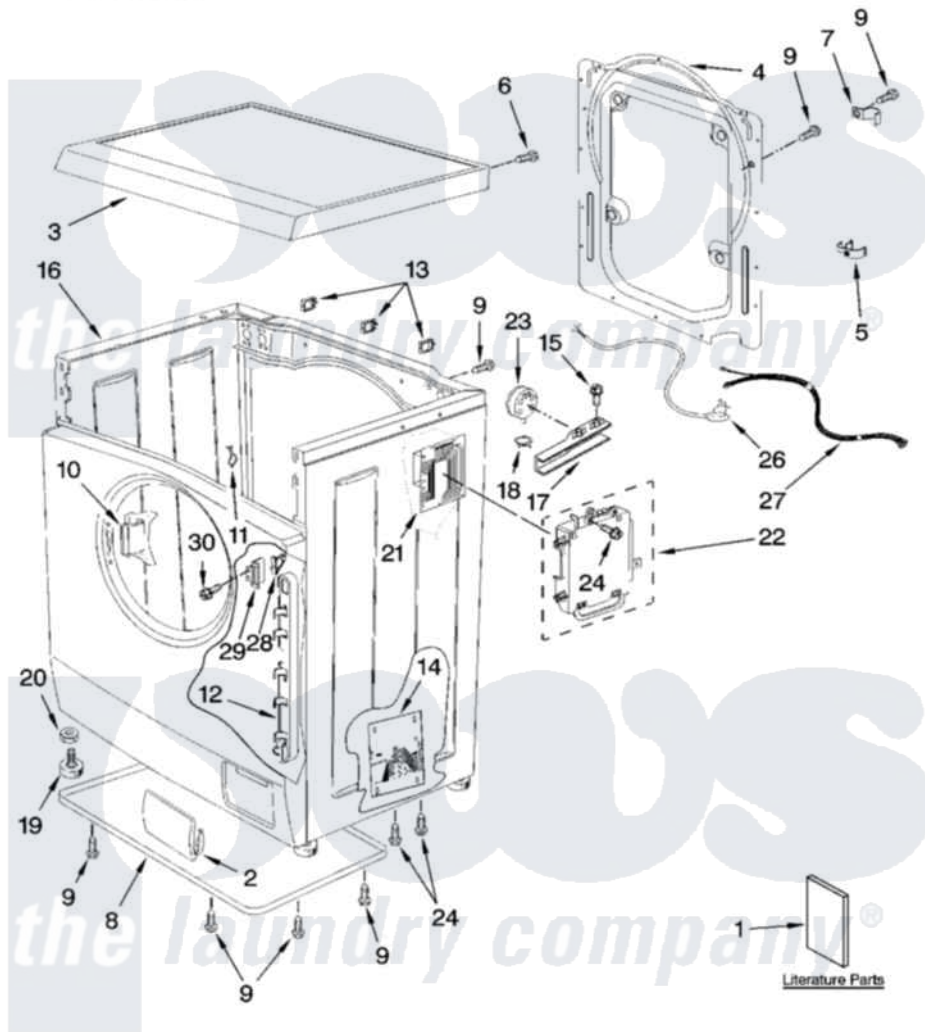

Whirlpool IFR42001 01 - TOP AND CABINET PARTS

TOP AND CABINET PARTS For Model: IFR42001 (White)

COMPACT AUTOMATIC
WASHER

8-07 Litho in U.S.A. (djc)

1

Part No. W10119102 Rev. A

Whirlpool Residential Whirlpool IFR42001 Washer Parts Parts Diagram 01 - TOP AND CABINET PARTS
Click on the part number to view part

Item	Original Part Number	Replaced By	Status	Part Description
1	8578920		Not Available	Use & Care Guide
"	W10156738		Not Available	Wiring Diagram
2	8183143			Cover, Filter
3	8182719			Top
4	8183139			Panel, Rear
5	8182325			Clamp, Hose
6	8182338	489355		Screw, 8 X 1/2
7	8182324			Clamp, Hose
8	8183142			Bottom Plate
9	8182323	3179776		Screw
10	BLANK		Not Available	Hinge (Not Serviced)
11	8182321			Clip, Harness
12	8182322			Support, Harness
13	8182328			Clip
14	8183137			Control, Inverter
15	W10119096			Screw

16	BLANK	Not Available	Cabinet (Not Serviced)
17	W10119095		Bracket, Pressure Switch
18	W10119097		Clamp
19	8182334		Foot, Leveling
20	8182337		Nut
21	8183273	Not Available	Electronic Control
22	8182342		Bracket, Control
23	8182388		Switch, Pressure
24	8182341	489355	Screw, 8 X 1/2
26	8183135		Power Cord
27	W10156737	Not Available	Harness, Main
28	8182690		Microswitch, Door
29	8182718		Bracket
30	8182401		Screw, Door Catch