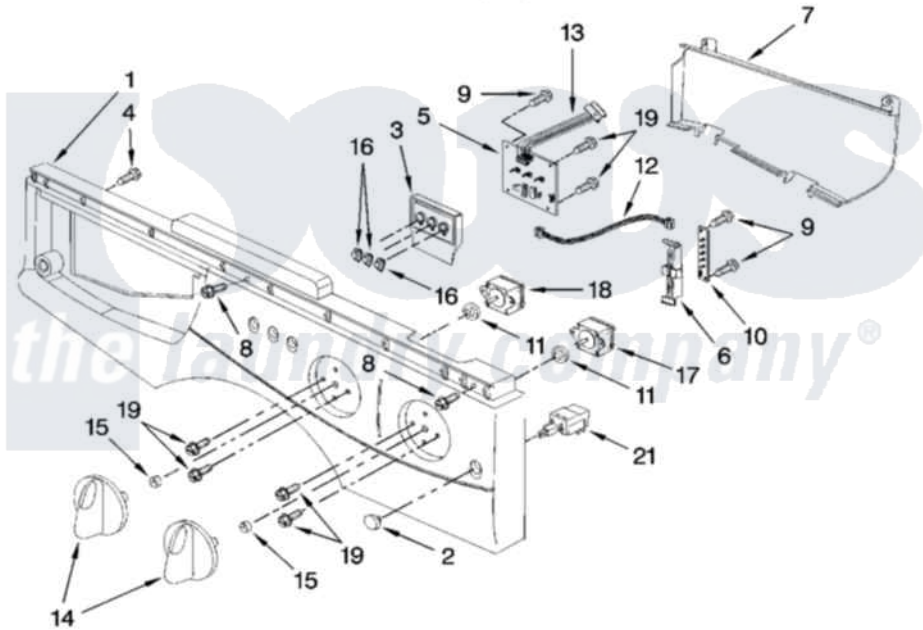

Whirlpool IFR42001 02 - CONTROL PANEL PARTS

CONTROL PANEL PARTS

For Model: IFR42001
(White)

W10119102

3

Whirlpool [Residential Whirlpool IFR42001 Washer Parts](#) Parts Diagram 02 - CONTROL PANEL PARTS

[Click on the part number to view part](#)

Item	Original Part Number	Replaced By	Status	Part Description
1	8183122		Not Available	Control Panel
2	8182725			Button
3	8182350			Housing
4	8182323	3179776		Screw
5	8182351			Control, Pcb
6	8182353			Support
7	8182354			Shield
8	8182355	98006631		Screw
9	8182352	W10253196		Screw
10	8182123			Led, Pcb
11	8182357			Gasket
12	8182358			Cable
13	8182359			Cable, Ribbon
14	8183124		Not Available	Knob (2)
15	8182361			Spring, Knob
16	8182362			Push Button

17	8182723		Switch, Spin Speed
18	8182723		Switch, Spin Speed
19	8182345	8169479	Screw, Grille
21	W10119104	Not Available	SWITCH & BUTTON ASSEMBLY (ON/OFF)