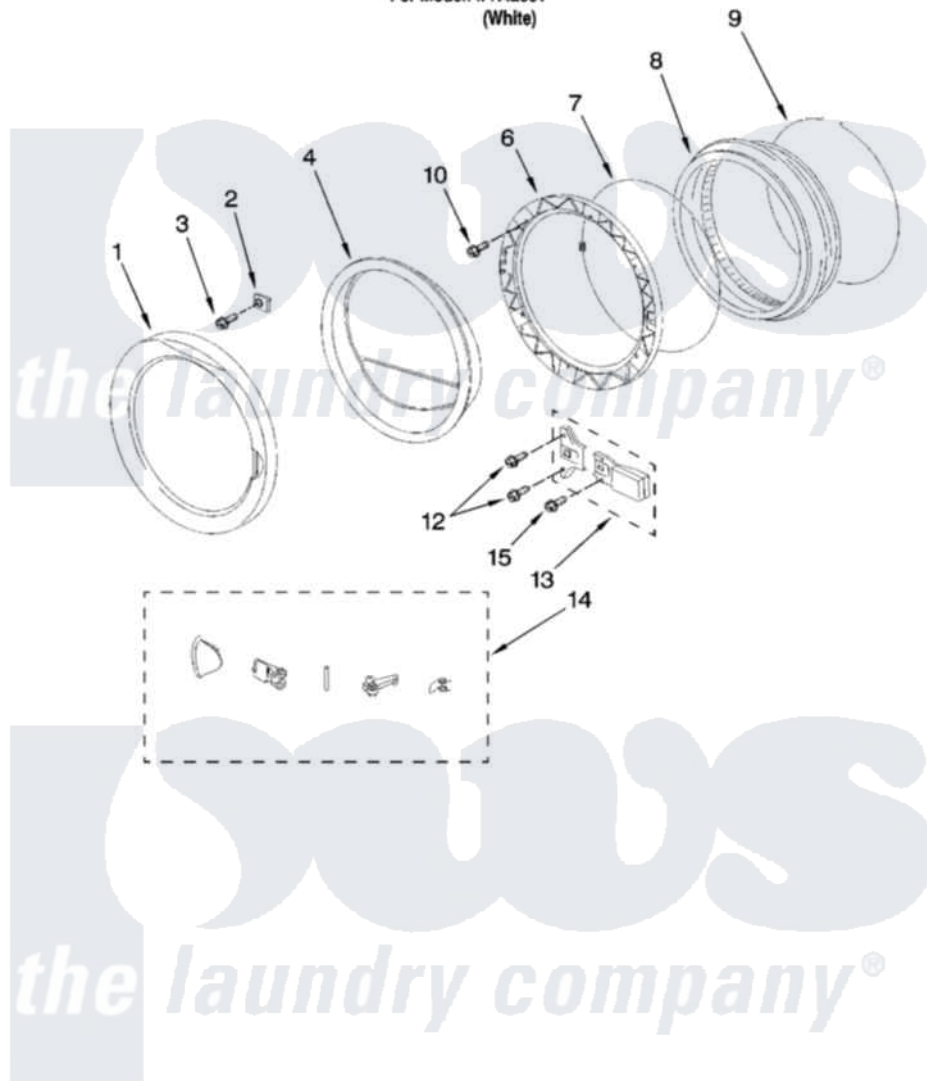

Whirlpool IFR42001 03 - DOOR PARTS

DOOR PARTS

For Model: IFR42001
(White)

Whirlpool [Residential Whirlpool IFR42001 Washer Parts](#) Parts Diagram 03 - DOOR PARTS

[Click on the part number to view part](#)

Item	Original Part Number	Replaced By	Status	Part Description
1	8183126		Not Available	Door, Outer Frame
2	8182517			Retainer Insert
3	8182333	W10253196		Screw
4	8182405			Door Glass
6	8182414			Frame, Inner Door
7	8182404			Inner Ring
8	8182403			Door Gasket
9	8182402			Outer Ring
10	8182733	489491		Screw 8-18 X 5/8
12	8182401			Screw, Door Catch
13	8182407	W10189551		Switch
14	8183127		Not Available	Door Handle
15	8182355	98006631		Screw