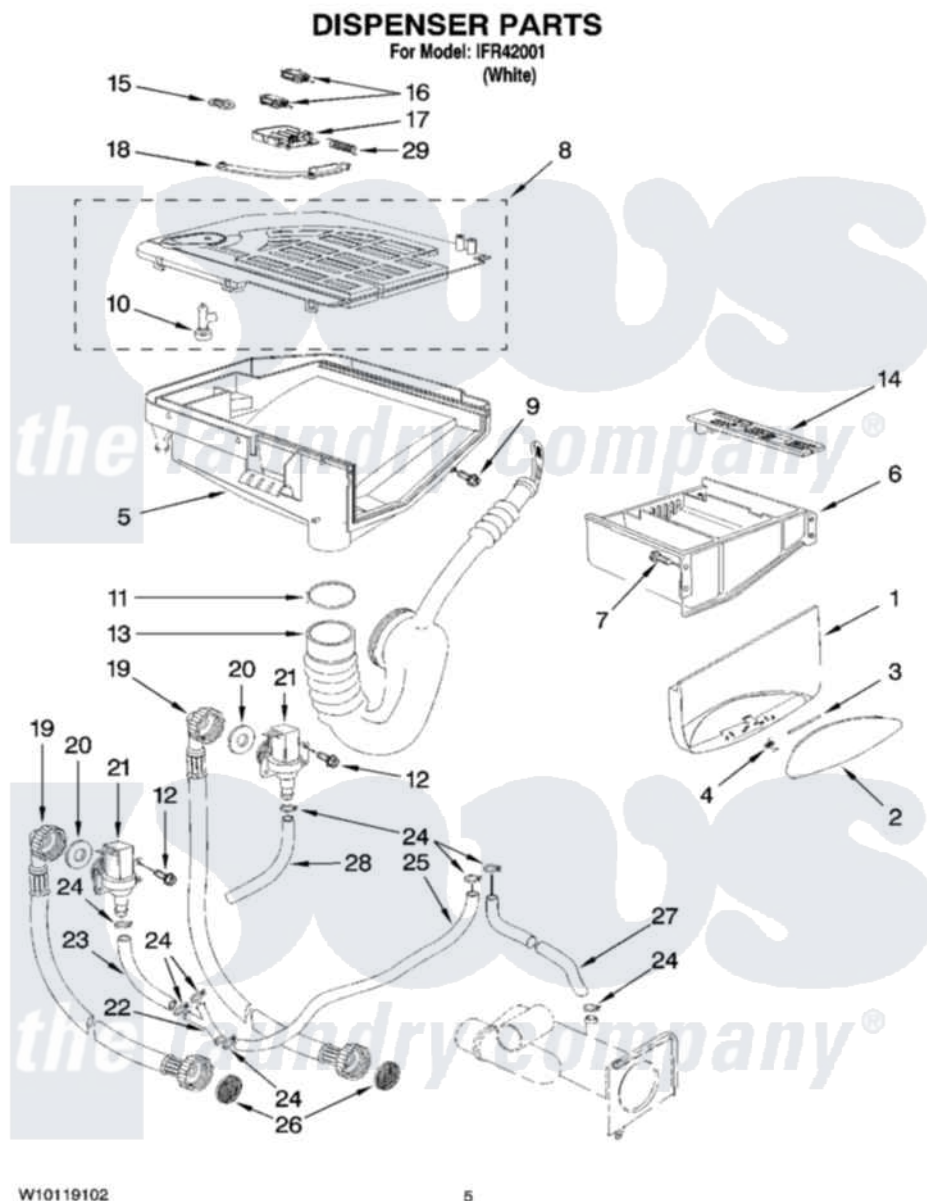

Whirlpool IFR42001 04 - DISPENSER PARTS

W10119102

5

Whirlpool [Residential Whirlpool IFR42001 Washer Parts](#) Parts Diagram 04 - DISPENSER PARTS
Click on the part number to view part

Item	Original Part Number	Replaced By	Status	Part Description
1	8182907		Not Available	Handle, Drawer
2	8182729			Overlay
3	8182383			Pin
4	8182730			Spring
5	8182367			Housing, Dispenser
6	8182370			Drawer, Detergent
7	8182377	8182720		Screw
8	8182727			Cover, Drawer
9	8182376	487353		Screw
10	8182378			Dispenser
11	8182375			Clamp, Hose
12	8182323	3179776		Screw
13	8182373	285988		Hose
14	8182372			Cover, Bleach
15	8182379			Link
16	8182366			Actuator

17	8182365		Bracket, Actuator
18	8182364		Arm
19	8182389		Hose, Fill
"	8182397		Hose, Fill
20	8182390		Washer
21	8182387		Water Valve
"	8182398		Water Valve
22	8182380		Connector
23	8182381	8182399	Hose
24	8182374		Clamp, Hose
25	8182386	8182399	Hose
26	8182396	285452	Hose Screen
27	8182399		Hose
28	8182728	8182399	Hose
29	8182726		Spring