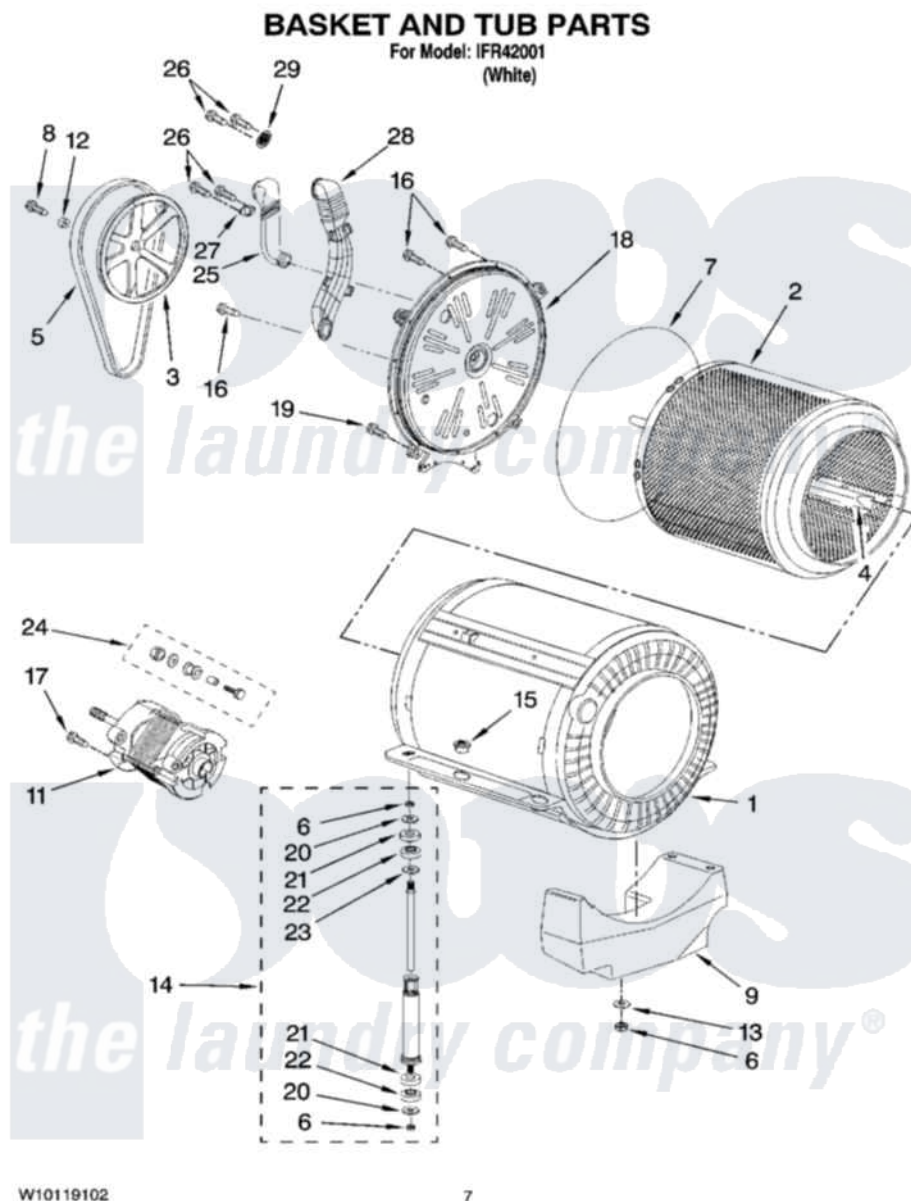

Whirlpool IFR42001 05 - BASKET AND TUB PARTS

Whirlpool [Residential Whirlpool IFR42001 Washer Parts](#) Parts Diagram 05 - BASKET AND TUB PARTS
Click on the part number to view part

Item	Original Part Number	Replaced By	Status	Part Description
1	W10158390		Not Available	Tub
2	8182454			Basket
3	8182737			Pulley
4	8182444			Baffle
5	8182450			Drive Belt
6	8182539			Nut, Blower Wheel
7	8182445			Gasket, Tub
8	8182440			Screw
9	8182446			Counterweight, Bottom
11	8182447			Motor, Main Drive
12	8182457			Washer
13	8182453			Washer
14	8183108			Shock Absorber
15	8182451			Bushing
16	8182432			Screw
17	8182458			Screw, Ground

18	W10119099	280228	Cover
19	8182459	3400843	Orifice Holder
20	8182436		Washer
21	8182437		Bushing, Upper
22	8182438		Bushing, Lower
23	8182442		Washer
24	8182739		Kit, Motor Mount
25	8182736		Vent Tube, Upper
26	8182412	3400843	Orifice Holder
27	8182568		Ring, Locking
28	8183133		Vent Tube
29	8183265		Plate, Air Passage