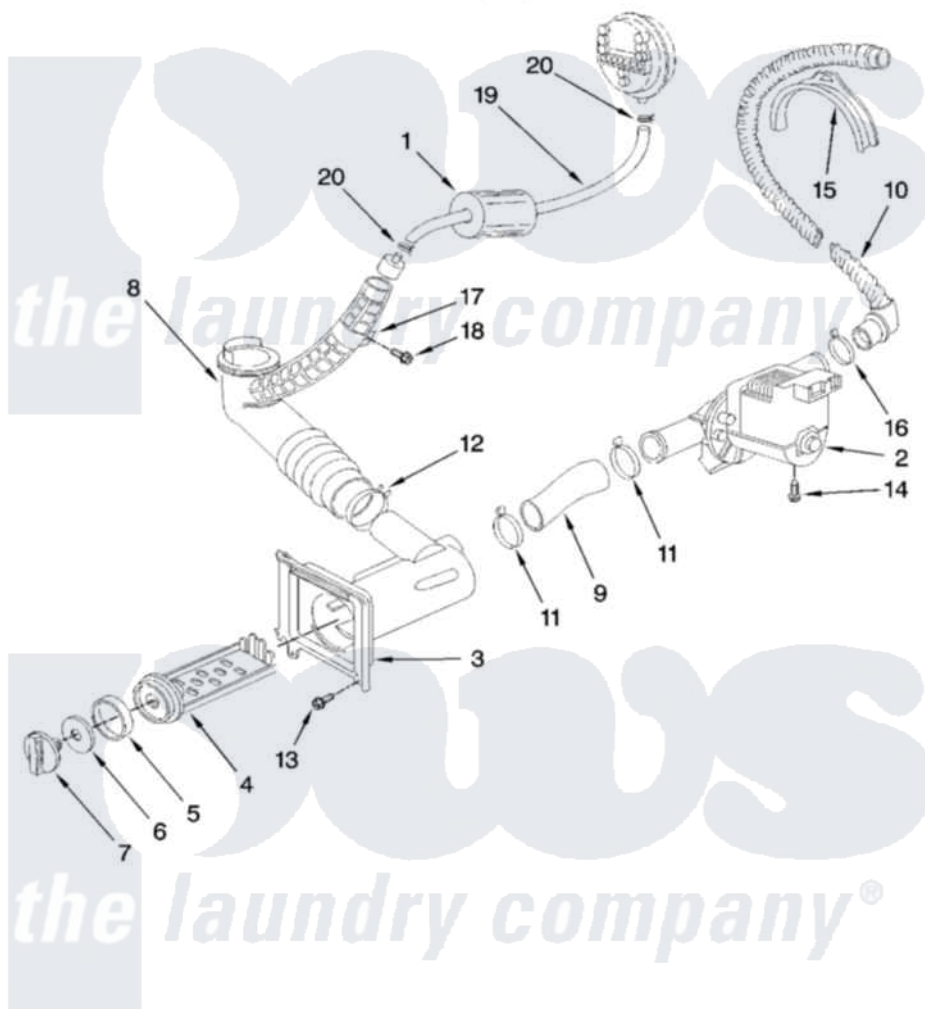

Whirlpool IFR42001 06 - PUMP PARTS, OPTIONAL PARTS (NOT INCLUDED)

PUMP PARTS

For Model: IFR42001
(White)

W10119102

9

Whirlpool [Residential Whirlpool IFR42001 Washer Parts](#) Parts Diagram 06 - PUMP PARTS, OPTIONAL PARTS (NOT INCLUDED)

[Click on the part number to view part](#)

Item	Original Part Number	Replaced By	Status	Part Description
1	8182385			Grommet
2	8182415			Pump
3	8182416			Housing, Filter
4	8182417			Filter
5	8182418			Gasket
6	8182419			Washer
7	8182420			Cap
8	8182421	285989		Hose
9	8182422			Hose
10	8182423			Hose, Drain
11	8182424			Clamp, Hose
12	8182425			Clamp, Hose
13	8182426	8169479		Screw, Grille
14	8182427			Screw, Motor
15	8182428			Bracket, Hose

16	8182429		Clamp, Hose
17	8182430		Support
18	8182431	487353	Screw
19	8182409		Hose, Pressure Switch
20	8182375		Clamp, Hose
	72017		Paint, Touch-Up
"	350938		Paint, Pressurized Spray B
"	350930		Paint, Pressurized Spray B
"	799344		Paint, Touch-Up)
"	BLANK	Not Available	ACCESSORIES
"	8182452	8212731	Kit-Stack