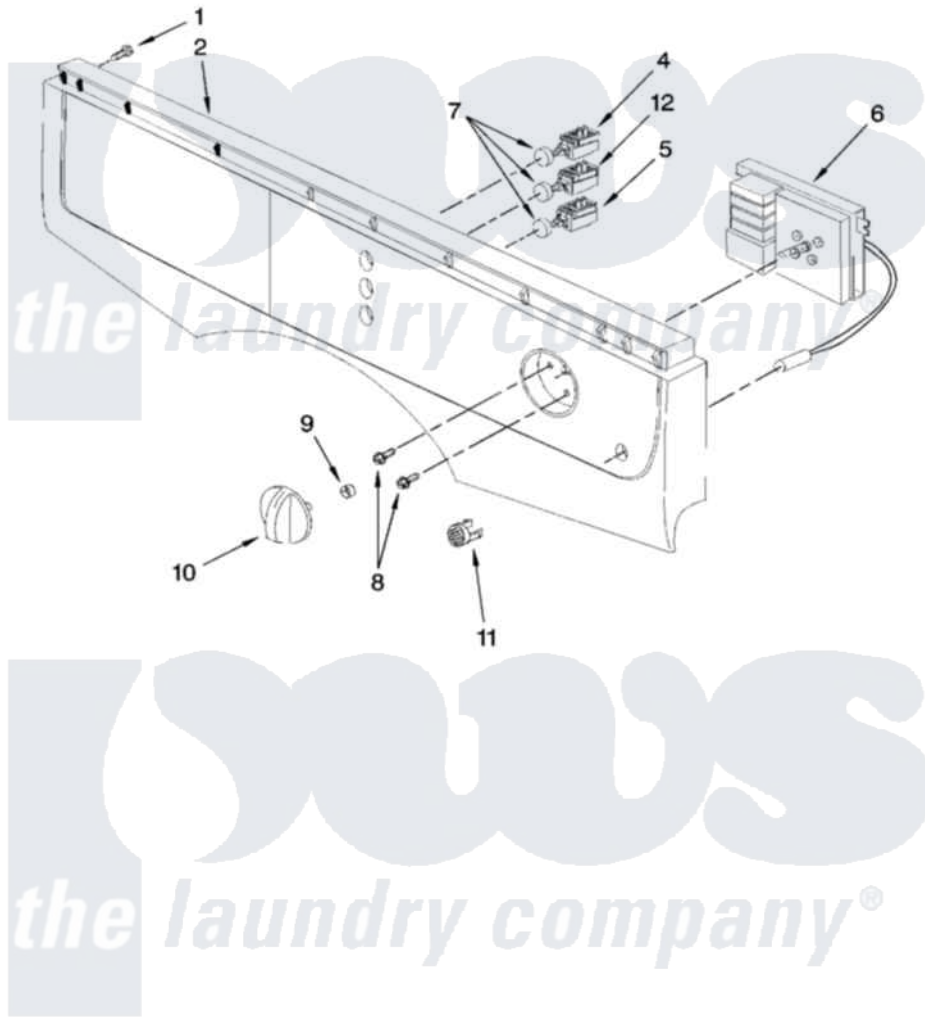

# Whirlpool IFR82000 02 - CONTROL PANEL PARTS

## CONTROL PANEL PARTS

For Model: IFR82000  
(White)

W10113922

3

Whirlpool [Residential Whirlpool IFR82000 Dryer Parts](#) Parts Diagram 02 - CONTROL PANEL PARTS  
Click on the part number to view part

Item	Original Part Number	Replaced By	Status	Part Description
1	8182338	<a href="#">489355</a>		Screw, 8 X 1/2
2	8182988		Not Available	Control Panel
4	8182576	<a href="#">280110</a>		Switch And Button Assembly
5	8182577	<a href="#">280111</a>		Switch And Button Assembly
6	<a href="#">8182522</a>			Timer And Indicator Light Assembly
7	<a href="#">8182575</a>			Button, Push
8	8182323	<a href="#">3179776</a>		Screw
9	<a href="#">8182361</a>			Spring, Knob
10	8183116		Not Available	Knob
11	8183119		Not Available	Lens, Indicator
12	8183117		Not Available	Switch, Temperature