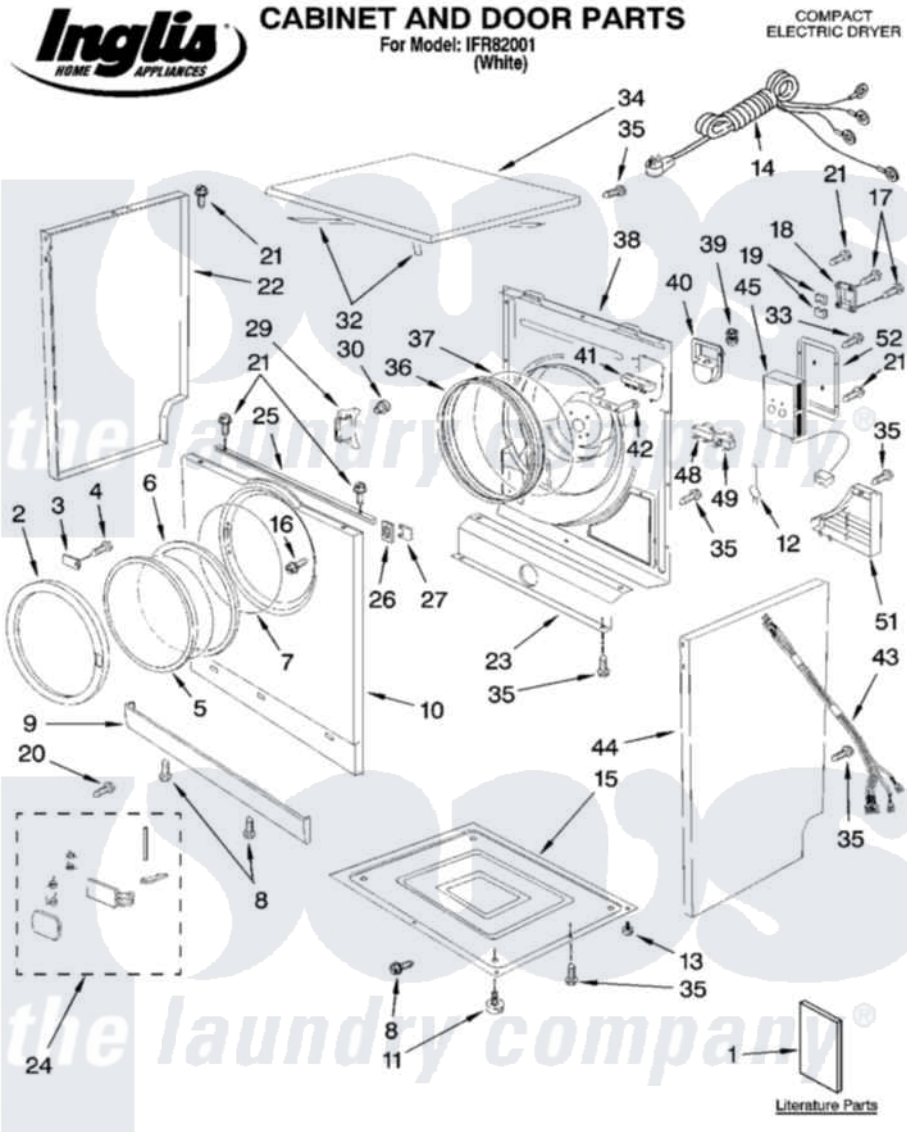

Whirlpool IFR82001 01 - CABINET AND DOOR PARTS

11-06 Litho in U.S.A. (djc)

1

Part No. W10117255

Whirlpool [Residential Whirlpool IFR82001 Dryer Parts](#) Parts Diagram 01 - CABINET AND DOOR PARTS

[Click on the part number to view part](#)

Item	Original Part Number	Replaced By	Status	Part Description
1	8578569		Not Available	Use & Care Guide
"	8182581		Not Available	Wiring Diagram
2	8183115		Not Available	Frame, Door Outer
3	8183106			Retainer Insert
4	8182333	W10253196		Screw
5	8182516			Glass, Door
6	8182414			Frame, Inner Door
7	8182515			Gasket, Door
8	8182518			Screw
9	8182503			Toe Panel
10	BLANK		Not Available	Front Panel (Part Not A Serviceable Item)
11	8182479			Foot, Adjustable
12	8183097			Spring, Thermostat
13	8182459	3400843		Orifice Holder
14	8183118		Not Available	Power Cord
15	8182480		Not Available	BASE

16	8182401		Screw, Door Catch
17	8183089		Screw, Drum Support
18	8182534		Cover, Drum Shaft Support
19	W10119106	Not Available	Support, Drum Shaft
20	8182412	3400843	Orifice Holder
21	8182323	3179776	Screw
22	8182509		Side Panel
23	8182535		Panel, Lower Rear
24	8183120	Not Available	Kit, Door Handle
25	8182511		Bracket, Front Panel
26	8182531		Plate, Door Switch
27	8182530		Door Switch
29	BLANK	Not Available	Door Hinge (Part Not A Serviceable Item)
30	BLANK	Not Available	Rivet, Hinge (Part Not A Serviceable Item)
32	8183109		Cross-Bar, Cabinet
33	8182526		Screw, Element Cover
34	8182524		Top
35	8182338	489355	Screw, 8 X 1/2
36	8182507		Seal, Rear Drum
37	8182540		Retaining Ring, Rear Seal
38	8182590		Panel, Rear
39	8182506		Nut, Power Cord
40	8182514		Cover, Terminal Block
41	8182525		Terminal Block
42	8182513		Mounting Bracket, Terminal Block
43	8183267	Not Available	Wire Harness
44	8182520		Side Panel
45	8182528		Heater Element
48	8182508		Thermostat, 194 F
49	8182502		Thermostat,
51	8182510		Cover, Inlet
52	8183110		Cover, Element