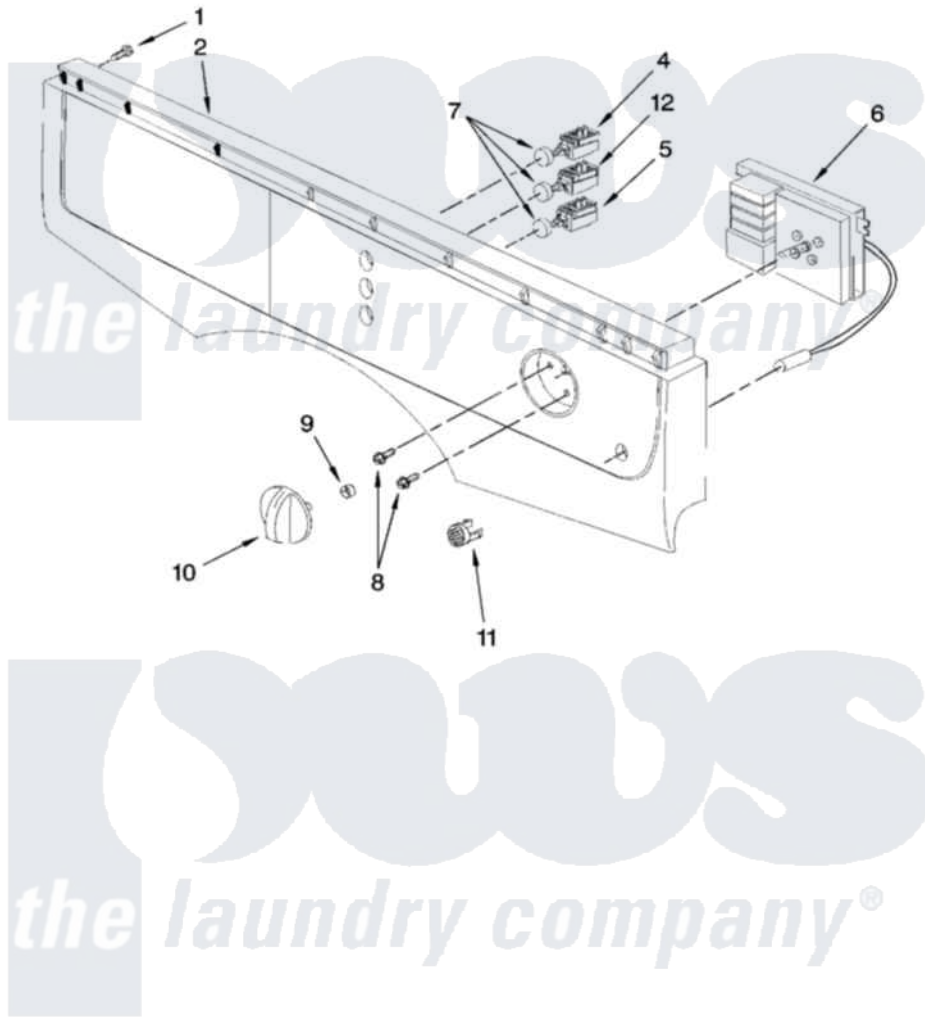

Whirlpool IFR82001 02 - CONTROL PANEL PARTS

CONTROL PANEL PARTS

For Model: IFR82001
(White)

W10117255

3

Whirlpool [Residential Whirlpool IFR82001 Dryer Parts](#) Parts Diagram 02 - CONTROL PANEL PARTS
Click on the part number to view part

Item	Original Part Number	Replaced By	Status	Part Description
1	8182338	489355		Screw, 8 X 1/2
2	8182988		Not Available	Control Panel
4	8182576	280110		Switch And Button Assembly
5	W10119104		Not Available	SWITCH & BUTTON ASSEMBLY (ON/OFF)
6	8182522			Timer And Indicator Light Assembly
7	8182575			Button, Push
8	8182323	3179776		Screw
9	8182361			Spring, Knob
10	8183116		Not Available	Knob
11	8183119		Not Available	Lens, Indicator
12	W10119105		Not Available	SWITCH & BUTTON ASSEMBLY (TEMPERATURE)