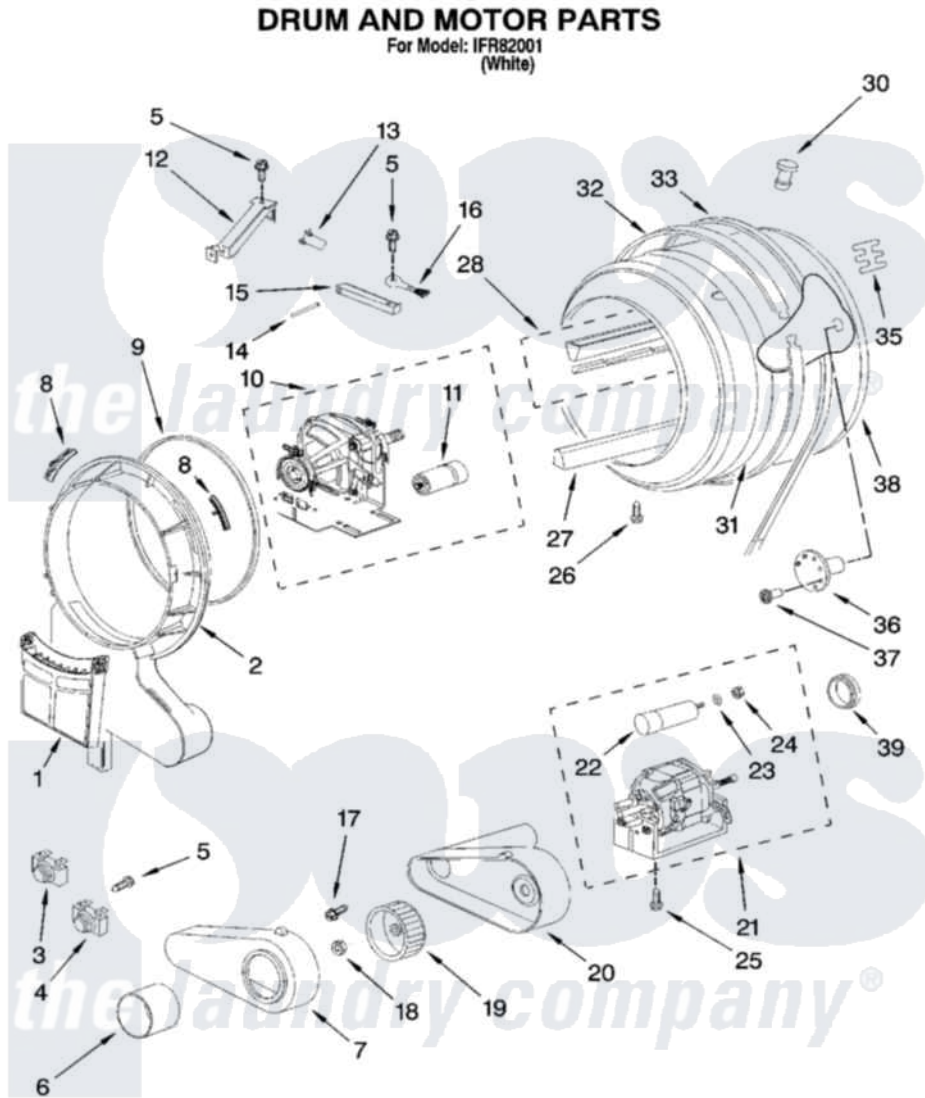

Whirlpool IFR82001 03 - DRUM AND MOTOR PARTS, OPTIONAL PARTS (NOT INCLUDED)

W10117255

5

Whirlpool [Residential Whirlpool IFR82001 Dryer Parts](#) Parts Diagram 03 - DRUM AND MOTOR PARTS, OPTIONAL PARTS (NOT INCLUDED)

[Click on the part number to view part](#)

Item	Original Part Number	Replaced By	Status	Part Description
1	8182489			Filter, Screen
2	8182485			Lint Duct And Drum Support Assembly
3	8182470			Thermostat, 203F
4	8182477			Thermostat, Operating 122 F
5	8182323	3179776		Screw
6	8182478			Extension, Housing
7	8182631	W10238692		Housing, Outer
8	W10119103			Insert Pad, Drum Seal
9	8182487	8182692		Seal, Front Drum
10	8182471			Drive Motor
11	BLANK		Not Available	Capacitor (Part Not A Serviceable Item)
12	8182499			Support, Arm
13	8182494			Spring, Arm

14	8182501		Pin, Arm
15	8182498		Arm, Brush Holder
16	8182500		Brush, Detector
17	8183100		Screw
18	8182539		Nut, Blower Wheel
19	8182538		Blower Wheel
20	8183099	W10238691	Housing, Inner
21	8182472		Blower Motor Assembly
22	8182473		Capacitor
23	8182580		Washer, Capacitor
24	8182579		Nut, Capacitor
25	8182486	8182427	Screw, Motor
26	8182488	8182732	Screw
27	8182483		Baffle
28	8183113		Baffle
30	8183103		Plug, Probe
31	8182497		Band, Insulation
32	8182496		Band, Steel
33	8182481		Belt, Drive
35	8182493		Spring Hook
36	BLANK	Not Available	Drum Flange with Shaft (Part Not A Serviceable Item)
37	BLANK	Not Available	Rivet, Drum Flange (Part Not A Serviceable Item)
38	8182482		Drum Assembly
39	8182468	W10296394	Shield, Exhaust
	BLANK	Not Available	ACCESSORY PARTS
"	8182452	8212731	Kit-Stack
"	72017		Paint, Touch-Up
"	350938		Paint, Pressurized Spray B
"	350930		Paint, Pressurized Spray B
"	799344		Paint, Touch-Up)