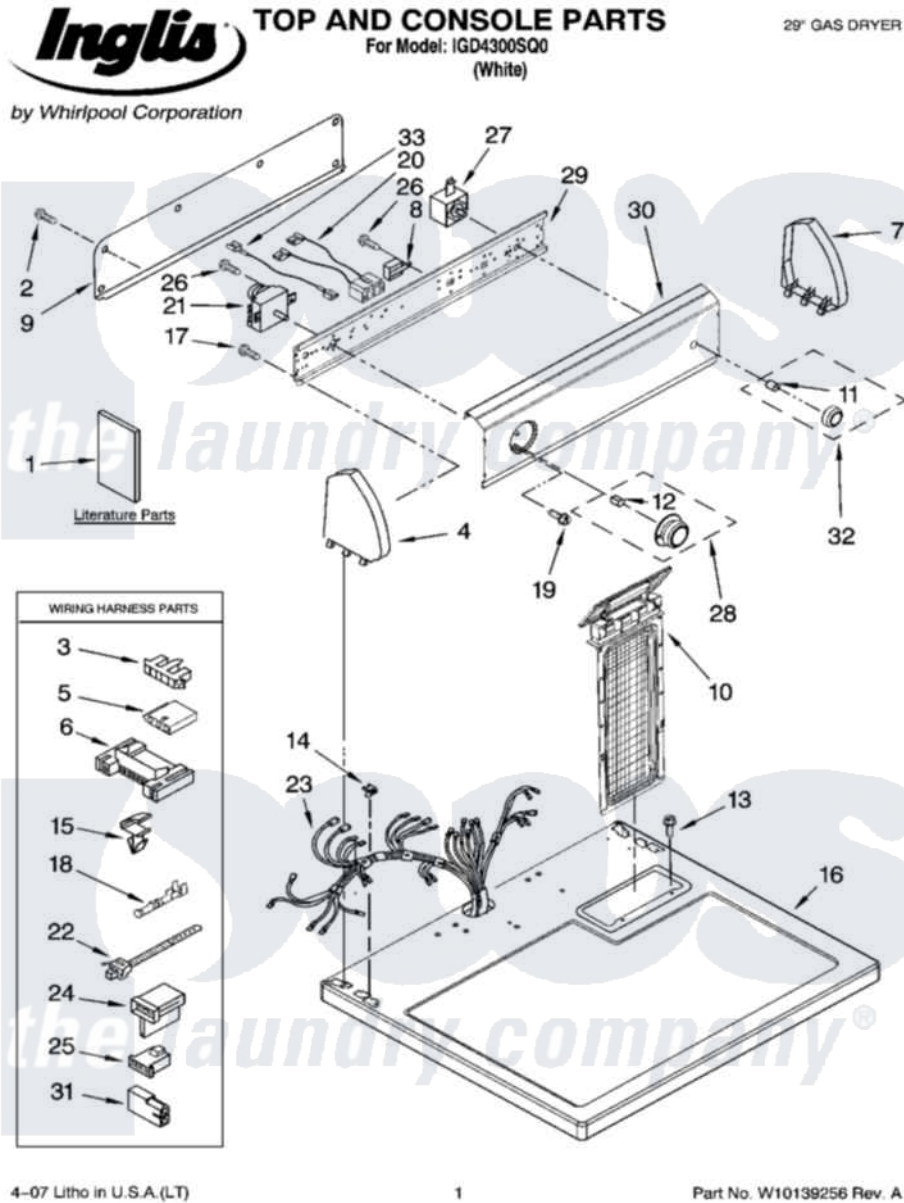

Whirlpool IGD4300SQ0 01 - TOP AND CONSOLE PARTS

Whirlpool Residential Whirlpool IGD4300SQ0 Dryer Parts Parts Diagram 01 - TOP AND CONSOLE PARTS
Click on the part number to view part

Item	Original Part Number	Replaced By	Status	Part Description
1	8578202		Not Available	Guide, Use & Care
"	8562589		Not Available	Instructions, Installation
"	8576793		Not Available	Wiring Diagram
"	W10042990		Not Available	Sheet, Cycle Feature
"	BLANK		Not Available	Following May Be Purchased DO-IT-YOURSELF REPAIR MANUALS
"	677818		Not Available	Manual, Do-It- Yourself Repair (Dryer)
2	693995			Screw, Hex Head
3	3397269			Connector, Timer
4	8274437	279960		Endcap
5	3936144			Do-It-Yourself Repair Manuals
6	3395683			Receptacle, Multi-Terminal
7	8274434	279960		Endcap
8	694419			Mini-Buzzer
9	8274261			Do-It-Yourself Repair Manuals

10	8558467		Screen, Lint
11	8536939		Clip, Knob
12	688805		Clip, Spring Knob
13	688983	487240	Screw, For Mtg. Service Capacitor
14	357213		Nut, Push-In
15	3394427		Clip-Harness
16	8557930	8563985	Top
17	388326		Screw, 8-18 X 1.25
18	94614		Terminal
19	8533951	3400859	Screw, Grounding
20	3393815	3393812	Wire, Jumper
21	8299764		Timer Assembly, 60 Hz
22	3391249		Cable Tie, Push Mount
23	8299876		Harness, Wiring
24	3403499		Connector, 2-Position
25	3403498		Connector, 3-Position
26	8533971	90767	Screw, 8A X 3/8 HeX Washer Head Tapping
27	3977456		Switch, Push-To-Start
28	8538953		Timer Knob Assembly
29	8271418		Bracket, Control
30	8578966		Panel, Control
31	717252		Receptacle, Terminal
32	8538959		Knob, Push-To-Start
33	3393814	Not Available	Wire, Jumper (Black)