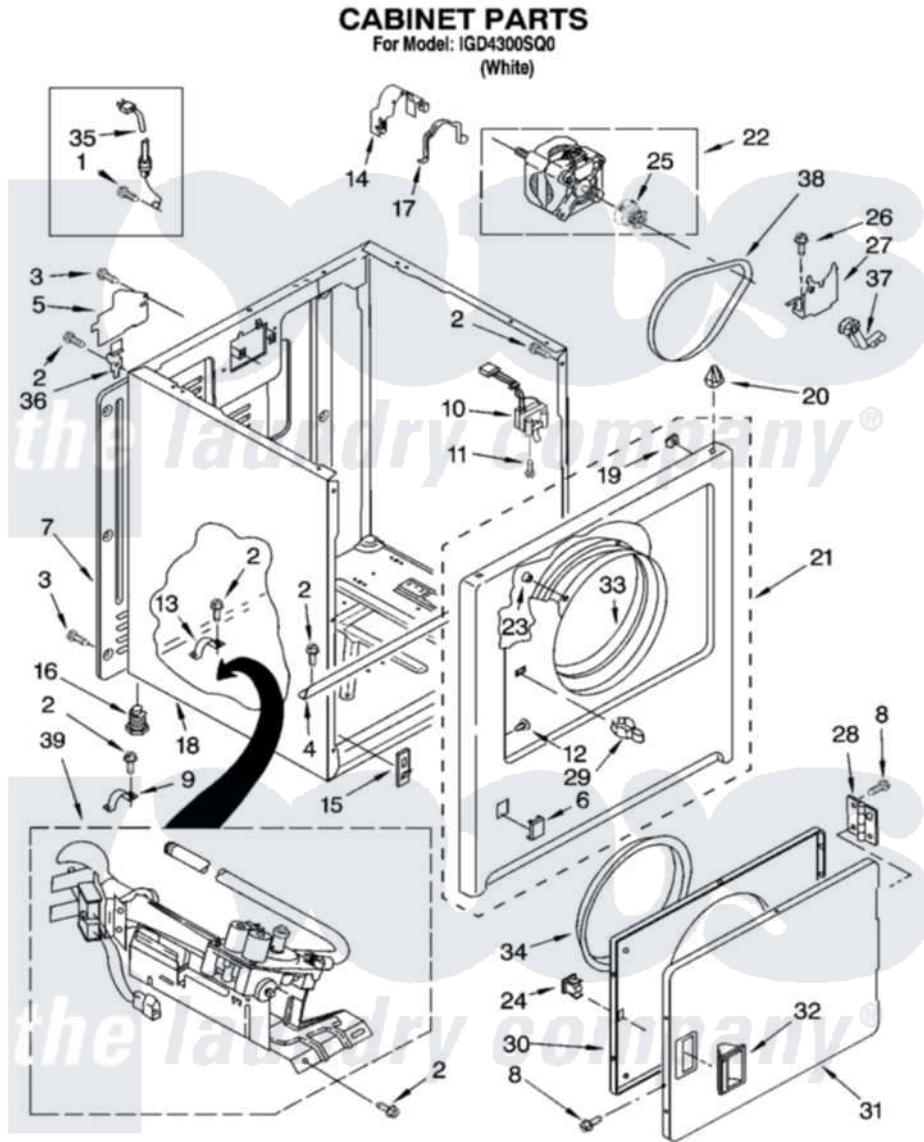

# Whirlpool IGD4300SQ0 02 - CABINET PARTS

W10139256

3

Whirlpool [Residential Whirlpool IGD4300SQ0 Dryer Parts](#) Parts Diagram 02 - CABINET PARTS  
Click on the part number to view part

Item	Original Part Number	Replaced By	Status	Part Description
1	697776	<a href="#">4331106</a>		Screw, No.10-32 X 7/16
2	343641	<a href="#">681414</a>		Screw, 10AB X 1/2
3	<a href="#">693995</a>			Screw, Hex Head
4	<a href="#">8541400</a>			Bracket, Cabinet
5	<a href="#">3396795</a>			Cover, Terminal Block
6	<a href="#">3394975</a>			Plug, Front Panel
7	3396807	<a href="#">280040</a>		Panel-Rear
8	342055	<a href="#">488627</a>		Screw
9	<a href="#">3980175</a>			Clamp, Elbow
10	3406104	<a href="#">3406105</a>		Door Switch Assembly
11	697773	<a href="#">3395530</a>		Screw
12	<a href="#">3404413</a>			Plug, Hinge Hole
13	<a href="#">341029</a>			Clamp, Pipe Door Spring
14	<a href="#">3404162</a>			Clamp, Motor
15	<a href="#">3394083</a>			Clip, Front Panel
16	3392100	<a href="#">49621</a>		Feet-Leveling