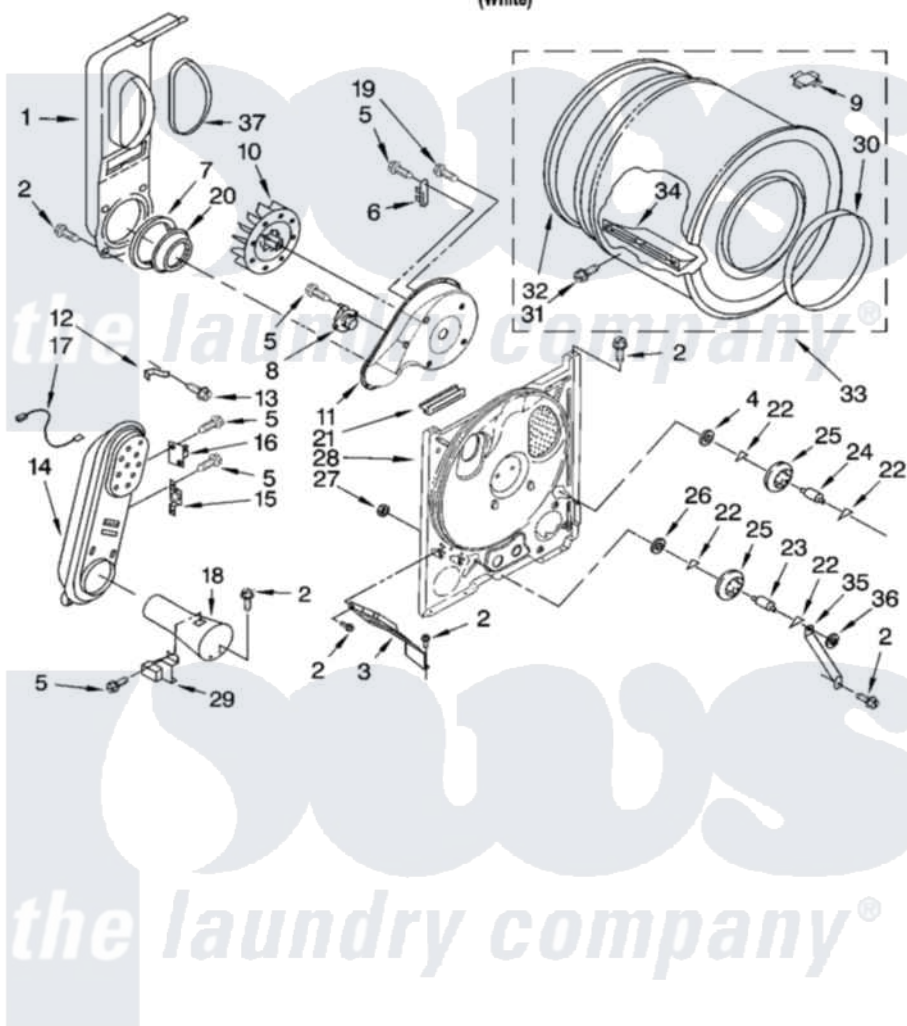

Whirlpool IGD4300SQ 04 - BULKHEAD PARTS, OPTIONAL PARTS (NOT INCLUDED)

BULKHEAD PARTS

For Model: IGD4300SQ
(White)

W10139256

7

Whirlpool [Residential Whirlpool IGD4300SQ Dryer Parts](#) Parts Diagram 04 - BULKHEAD PARTS, OPTIONAL PARTS (NOT INCLUDED)

[Click on the part number to view part](#)

Item	Original Part Number	Replaced By	Status	Part Description
1	694283	279505		Chute
2	343641	681414		Screw, 10AB X 1/2
3	3406022			Bracket, Bulkhead
4	3388703			Washer, Support
5	90767			Screw, 8A X 3/8 HeX Washer Head Tapping
6	3392519			Thermal Limiter
7	347139			Seal, Lint Chute
8	3387134			Thermostat, Internal-Bias
9	8066086			Plug, Drum Hole
10	694089			Wheel, Blower
11	8577230			Housing, Blower
12	3398161			CLIP
13	489463			Screw, 8-18 X 1/16
14	8530285	279980		Box

15	3403140		Thermostat, High-Limit 205F
16	280010		Kit, Thermal Cut-Off
17	3401707		Jumper, Tco-High Limit
18	8066048		Funnel, Burner
19	3390647	488729	Screw
20	696302		Shield, Exhaust
21	3392247	686889	Pad
22	690997		Washer, Thrust
23	3399506	W10359270	Shaft, Drum Roller Threads
24	3399507	W10359269	Shaft, Drum Roller Threads
25	3397590	349241T	Support
26	348197		Washer, Support
27	3359452		Nut, Lock
28	8529955	279793	Bulkhead
29	338906		Radiant, Sensor
30	3394509		Ring, Bearing
31	W10109200		Screw, Baffle Mounting
32	8066085	239087	Seal
33	3396777	697760	Drum
34	342847		Baffle, Drum
35	3976435		Bracket, Support
36	90296		Nut, Push On
37	339956		Seal, Air Duct To Bulkhead
	BLANK	Not Available	ACCESSORY PARTS
"	279948	4392065	Kit, Dryer Repair
"	8522199		Accessory Parts
"	346764		Kit, Hold Down
"	689790		Dry Rack
"	72017		Paint, Touch-Up
"	350930		Paint, Pressurized Spray B
"	350938		Paint, Pressurized Spray B
"	799344		Paint, Touch-Up)