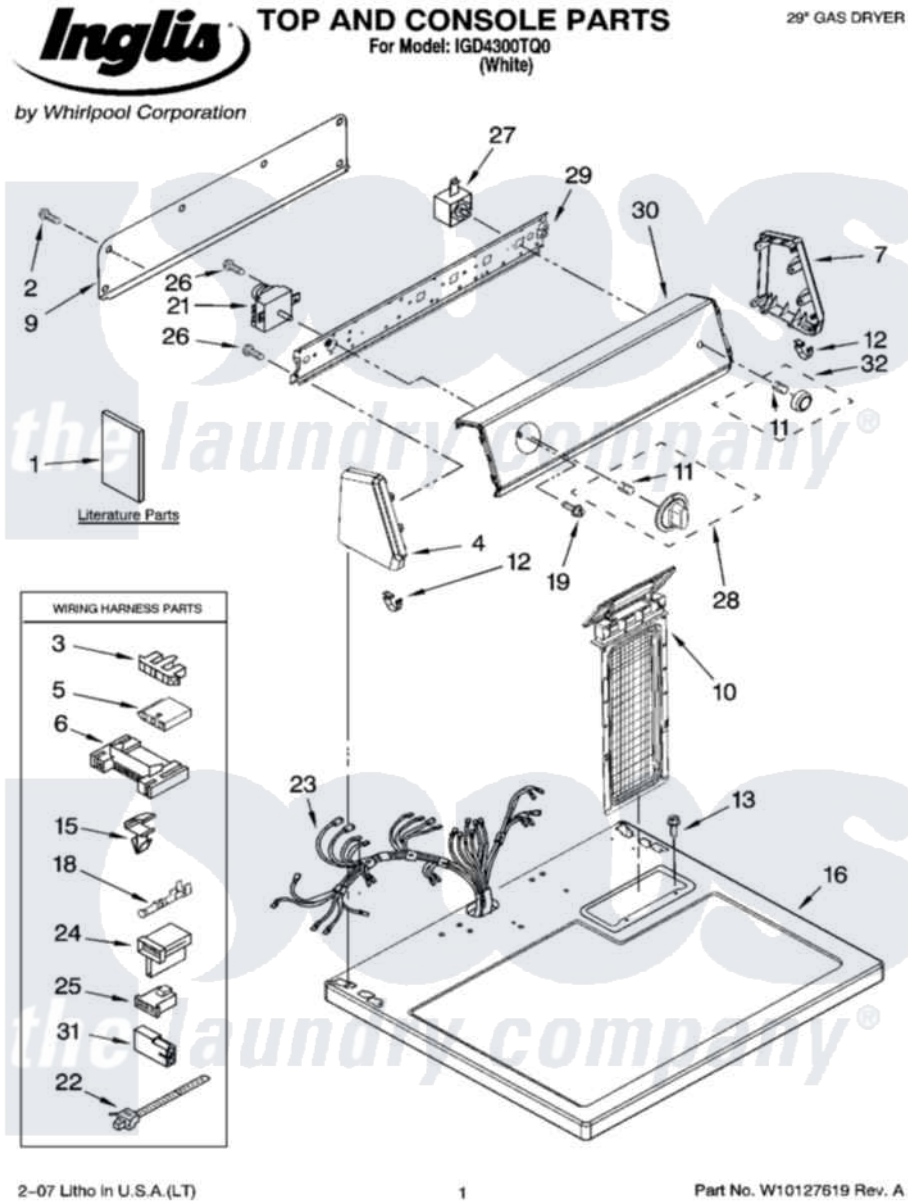

Whirlpool IGD4300TQ0 01 - TOP AND CONSOLE PARTS

2-07 Litho in U.S.A.(LT)

1

Part No. W10127619 Rev. A

Whirlpool Residential Whirlpool IGD4300TQ0 Dryer Parts Parts Diagram 01 - TOP AND CONSOLE PARTS
 Click on the part number to view part

Item	Original Part Number	Replaced By	Status	Part Description
1	8578202		Not Available	Guide, Use & Care
"	W10088971		Not Available	Instructions, Installation
"	8576793		Not Available	Wiring Diagram
"	W10042990		Not Available	Sheet, Cycle Feature
"	BLANK		Not Available	Following May Be Purchased DO-IT-YOURSELF REPAIR MANUALS
"	677818		Not Available	Manual, Do-It- Yourself Repair (Dryer)
2	693995			Screw, Hex Head
3	3397269			Connector, Timer
4	8579674	8579686		Endcap
5	3936144			Do-It-Yourself Repair Manuals
6	3395683			Receptacle, Multi-Terminal
7	8579673	8579685		Endcap
9	8274261			Do-It-Yourself Repair Manuals
10	8558467			Screen, Lint

11	8536939		Clip, Knob
12	8312709		Clip-Console
13	688983	487240	Screw, For Mtg. Service Capacitor
15	3394427		Clip-Harness
16	8559800	8563663	Top
18	94614		Terminal
19	8533951	3400859	Screw, Grounding
21	8299764		Timer Assembly, 60 Hz
22	3391249		Cable Tie, Push Mount
23	8299876		Harness, Wiring
24	3403499		Connector, 2-Postion
25	3403498		Connector, 3-Position
26	8533971	90767	Screw, 8A X 3/8 HeX Washer Head Tapping
27	3977456		Switch, Push-To-Start
28	W10110064		Timer Knob Assembly
29	8579672		Bracket, Control
30	W10116644		Panel, Control
31	717252		Receptacle, Terminal
32	W10110065		Knob, Push-To-Start