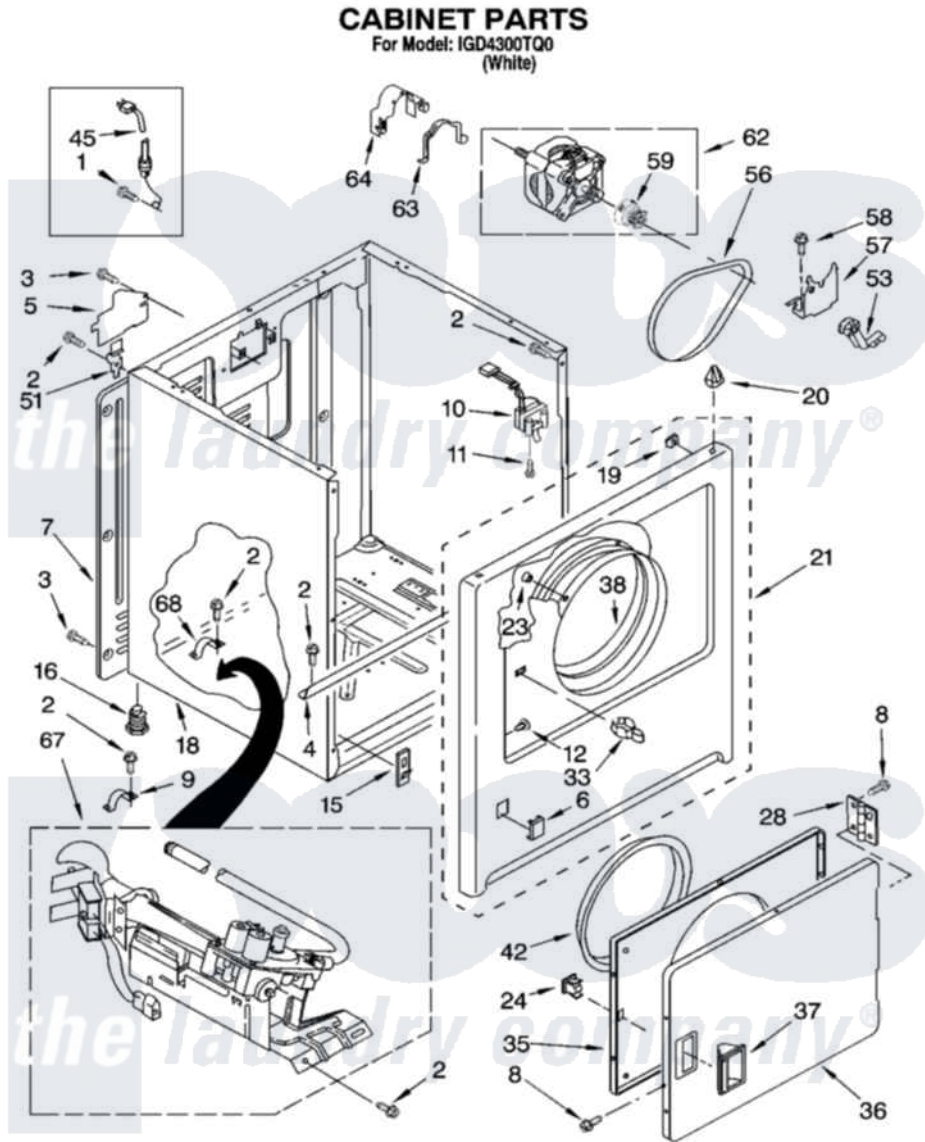

Whirlpool IGD4300TQ0 02 - CABINET PARTS

W10127619

3

Whirlpool [Residential Whirlpool IGD4300TQ0 Dryer Parts](#) Parts Diagram 02 - CABINET PARTS
Click on the part number to view part

Item	Original Part Number	Replaced By	Status	Part Description
1	697776	4331106		Screw, No.10-32 X 7/16
2	343641	681414		Screw, 10AB X 1/2
3	693995			Screw, Hex Head
4	8541400			Bracket, Cabinet
5	3396795			Cover, Terminal Block
6	3394975			Plug, Front Panel
7	3396807	280040		Panel-Rear
8	342055	488627		Screw
9	3980175			Clamp, Elbow
10	3406104	3406105		Door Switch Assembly
11	697773	3395530		Screw
12	3404413			Plug, Hinge Hole
15	3394083			Clip, Front Panel
16	3392100	49621		Feet-Leveling
18	8530603	8533643		Cabinet
19	98234			Clip, U-Bend

20	690363	18776	Lock, Front Top
21	3403574	279846	Panel
23	685203	279220	Clip
24	690081	279570	Latch
28	3405514	W10362431	Hinge And Pin Assembly
33	696144	279570	Latch
35	3403371		Door, Inner
36	3403361		Door Front
37	3405184		Handle, Door
38	8066124	279264	Air Channel Box
42	3405245		5/16-18 X 3/4
45	344020	3401402	Cord, Power
51	8066217		Hinge, Top
53	691366		Idler And Pulley Assembly
56	8066065	341241	Belt
57	348780		Base, Motor
58	3400500		Bolt, 3405245 5/16-18 X 3/4
59	8066184		Pulley, Motor
62	8066206	279827	Motor-Drve
63	660658		Clamp, Motor Mounting 343481 685441
64	3404162		Clamp, Motor
67	8318272	W10465748	Burner-Gas
68	341029		Clamp, Pipe Door Spring