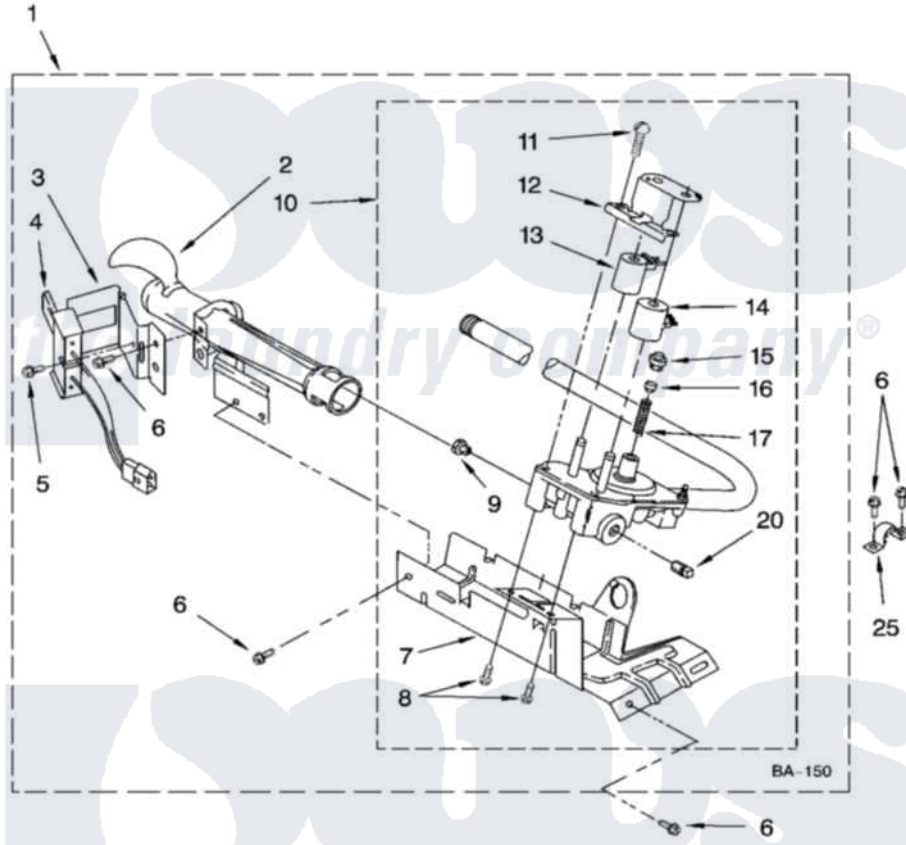

Whirlpool IGD4300TQ0 03 - 8318272 BURNER ASSEMBLY

8318272 BURNER ASSEMBLY

For Model: IGD4300TQ0
(White)

W10127619

5

Whirlpool Residential Whirlpool IGD4300TQ0 Dryer Parts Parts Diagram 03 - 8318272 BURNER ASSEMBLY
Click on the part number to view part

Item	Original Part Number	Replaced By	Status	Part Description
1	8318272	W10465748		Burner-Gas
2	688617	693140		Burner
3	694298			Bracket, Ignitor
4	686590	279311		Ignitor
5	3393909			Screw, 8-32 X 7/8
6	343641	681414		Screw, 10AB X 1/2
7	693986			Base, Burner
8	3387057			Screw, 10-16 X 1/2 Orifice, Burner
9	234826			Orifice, Burner Type 1
"	229742			Orifice, Burner
"	234868			Orifice, Burner
10	8318277	W10337269		Valve-Gas
11	694421			Screw, Bracket Mounting
12	694538			Bracket, Shunt
13	694540			Coil, 60 Hz
14	694539			Coil, 60 Hz

15	694424		Leak, Limiter
16	694423		Screw, Regulator Adjustment
17	694422		Spring, Regulator
20	239822	W10295523	Plug, Pipe
25	341029		Clamp, Pipe Door Spring
"	BLANK	Not Available	Following Parts Not Illustrated
"	694572	49572A	Conversion Kit To Type L.p.g.f