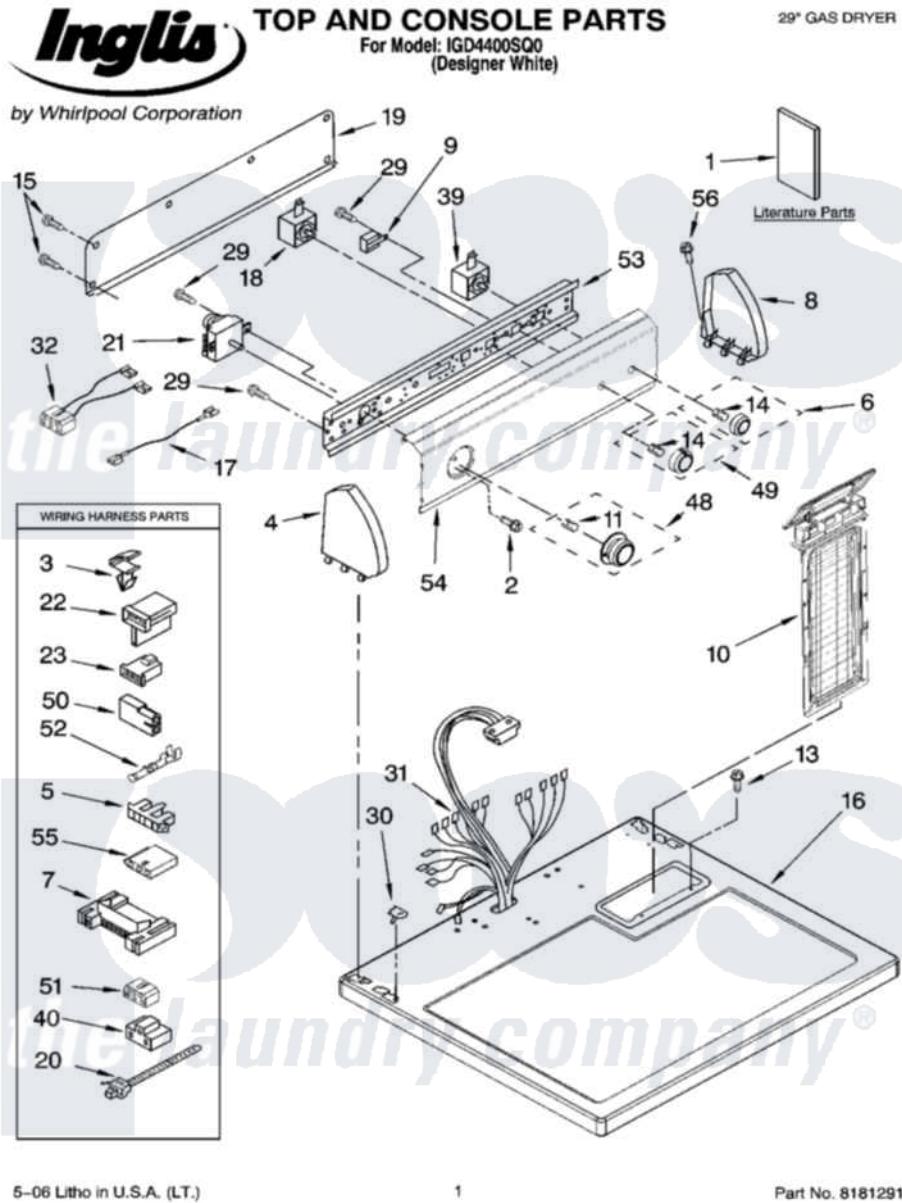

Whirlpool IGD4400SQ0 01 - TOP AND CONSOLE PARTS

5-06 Litho in U.S.A. (LT.)

1

Part No. 8181291

Whirlpool Residential Whirlpool IGD4400SQ0 Dryer Parts Parts Diagram 01 - TOP AND CONSOLE PARTS
 Click on the part number to view part

Item	Original Part Number	Replaced By	Status	Part Description
1	8562589		Not Available	Instructions, Installation
"	W10042990		Not Available	Sheet, Cycle Feature
"	8578202		Not Available	Guide, Use & Care
"	8528190		Not Available	Wiring Diagram
"	BLANK		Not Available	Following May Be Purchased DO-IT-YOURSELF REPAIR MANUALS
"	677818		Not Available	Manual, Do-It- Yourself Repair (Dryer)
2	8533951	3400859		Screw, Grounding
3	3394427			Clip-Harness
4	8274437	279960		Endcap
5	3397269			Connector, Timer
6	8538959			Knob, Push-To-Start
7	3395683			Receptacle, Multi-Terminal
8	8274434	279960		Endcap
9	694419			Mini-Buzzer

10	8558463		Handle And Lint Screen Assembly
11	688805		Clip, Spring Knob
13	688983	487240	Screw, For Mtg. Service Capacitor
14	8536939		Clip, Knob
15	693995		Screw, Hex Head
16	8557930	8563985	Top
17	3401668		Wire, Jumper
18	3399639		Switch, Rotary Temperature
19	8274261		Do-It-Yourself Repair Manuals
20	3391249		Cable Tie, Push Mount
21	8299765		Timer Assembly
22	3403499		Connector, 2-Position
23	3403498		Connector, 3-Position
29	8533971	90767	Screw, 8A X 3/8 HeX Washer Head Tapping
30	357213		Nut, Push-In
31	8299878		Harness, Wiring
32	8539893		Wire, Jumper
39	3398094		Switch, Push To Start
40	3401144		Connector
48	8538953		Timer Knob Assembly
49	8538957		Knob, Control
50	717252		Receptacle, Terminal
51	3347243		Block, Disconnect
52	94614		Terminal
53	8271418		Bracket, Control
54	8578967		Panel, Control
55	3936144		Do-It-Yourself Repair Manuals
56	388326		Screw, 8-18 X 1.25