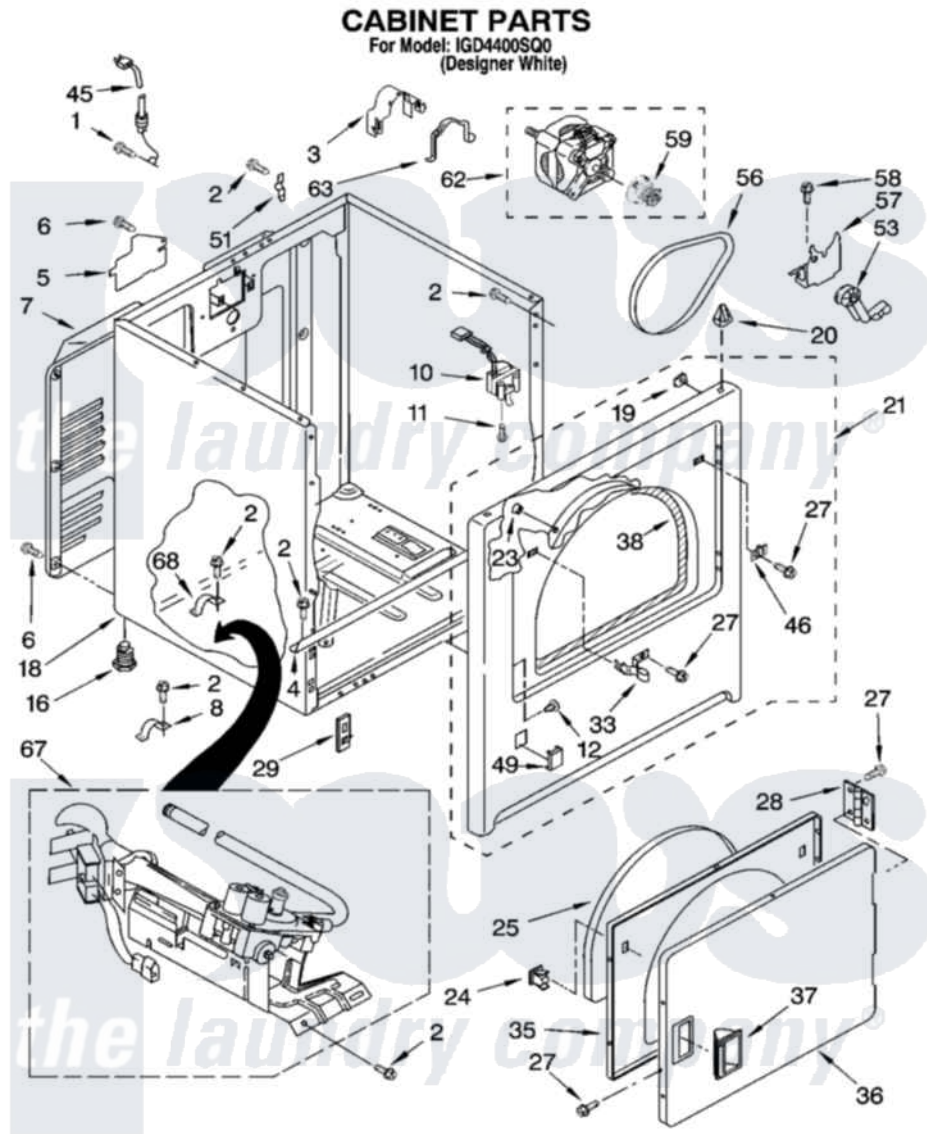

Whirlpool IGD4400SQ0 02 - CABINET PARTS

8181291

3

Whirlpool [Residential Whirlpool IGD4400SQ0 Dryer Parts](#) Parts Diagram 02 - CABINET PARTS
Click on the part number to view part

Item	Original Part Number	Replaced By	Status	Part Description
1	697776	4331106		Screw, No.10-32 X 7/16
2	343641	681414		Screw, 10AB X 1/2
3	3404162			Clamp, Motor
4	8541400			Bracket, Cabinet
5	3396795			Cover, Terminal Block
6	693995			Screw, Hex Head
7	3396805	280043		Panel-Rear
8	3980175			Clamp, Elbow
10	3406109	3406107		Door Switch Assembly
11	697773	3395530		Screw
12	3404413			Plug, Hinge Hole
16	3392100	49621		Feet-Leveling
"	279810			Foot-Optional
18	8530603	8533643		Cabinet
19	98234			Clip, U-Bend
20	690363	18776		Lock, Front Top

21	3403447	279854	Panel
23	685203	279220	Clip
24	3389441		Door Catch Assembly
25	3405246		Seal, Door Push-To-Start
27	342055	488627	Screw
28	3405514	W10362431	Hinge And Pin Assembly
29	3394083		Clip, Front Panel
33	3403431		Strike, Panel
35	3402341		Door, Inner
36	3402335		Door, Front
37	3405184		Handle, Door
38	3406129		Seal And Bearing Assembly
45	344020	3401402	Cord, Power
46	3403630		Plug, Strike Hole
49	3394975		Plug, Front Panel
51	8066217		Hinge, Top
53	691366		Idler And Pulley Assembly
56	8066065	341241	Belt
57	348780		Base, Motor
58	3400500		Bolt, 3405245 5/16-18 X 3/4
59	8066184		Pulley, Motor
62	8066206	279827	Motor-Drve
63	660658		Clamp, Motor Mounting 343481 685441
67	8318272	W10465748	Burner-Gas
68	341029		Clamp, Pipe Door Spring