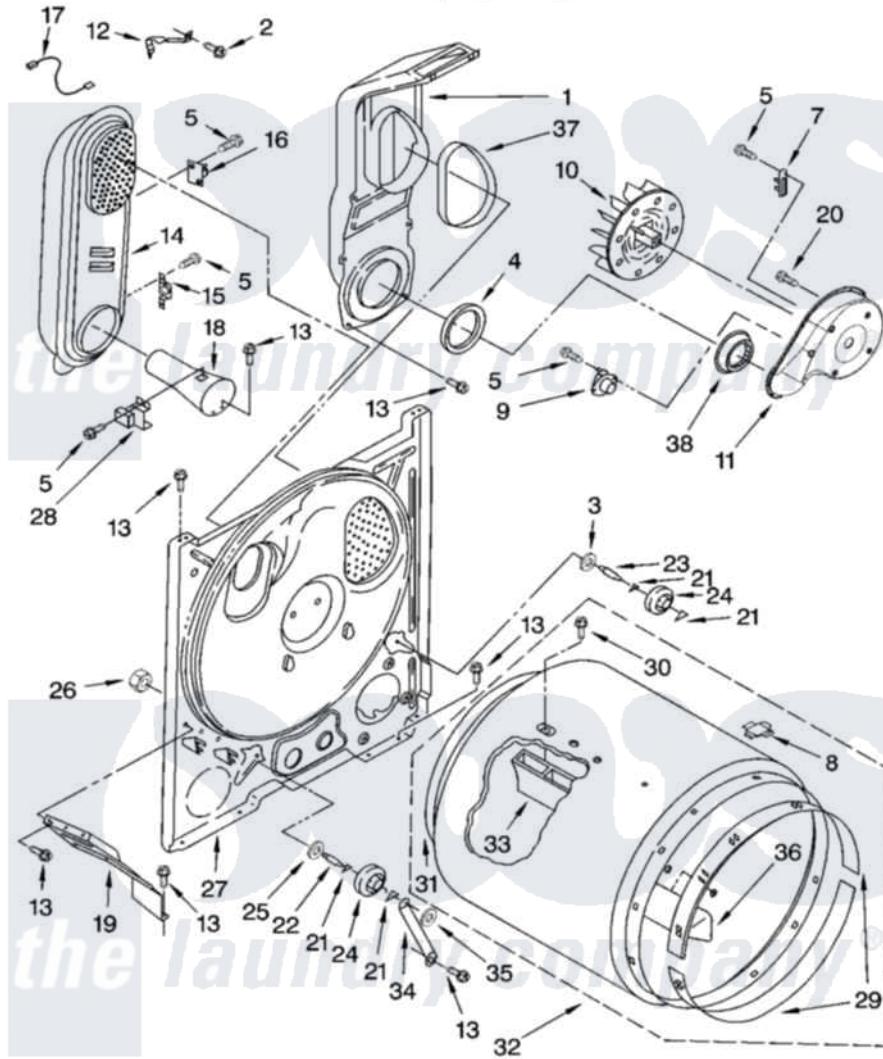

Whirlpool IGD4400SQ0 03 - BULKHEAD PARTS

BULKHEAD PARTS

For Model: IGD4400SQ0
(Designer White)

8181291

5

Whirlpool [Residential Whirlpool IGD4400SQ0 Dryer Parts](#) Parts Diagram 03 - BULKHEAD PARTS
Click on the part number to view part

Item	Original Part Number	Replaced By	Status	Part Description
1	348368			Lint Chute Assembly
2	489463			Screw, 8-18 X 1/16
3	3388703			Washer, Support
4	347139			Seal, Lint Chute
5	90767			Screw, 8A X 3/8 HeX Washer Head Tapping
7	3392519			Thermal Limiter
8	8066086			Plug, Drum Hole
9	3387134			Thermostat, Internal-Bias
10	694089			Wheel, Blower
11	8577230			Housing, Blower
12	8066155			Clip, Heater Box
13	343641	681414		Screw, 10AB X 1/2
14	8530285	279980		Box
15	3403140			Thermostat, High-Limit 205F
16	280010			Kit, Thermal Cut-Off
17	3401707			Jumper, Tco-High Limit

18	8066049		Funnel, Burner Light
19	3406022		Bracket, Bulkhead
20	3390647	488729	Screw
21	690997		Washer, Thrust
22	3399506	W10359270	Shaft, Drum Roller Threads
23	3399507	W10359269	Shaft, Drum Roller Threads
24	3397590	349241T	Support
25	348197		Washer, Support
26	3359452		Nut, Lock
27	3403491	279796	Bulkhead
28	338906		Radiant, Sensor
29	692526	279441	BeaRng-Rng
30	97787	W10109200	Screw, Baffle Mounting
31	3406130	279857	Seal
32	695587		Drum Assembly
33	692490		Baffle, Drum
34	3976434		Bracket, Support Shaft
35	90296		Nut, Push On
36	3403636		Baffle, Drum
37	339956		Seal, Air Duct To Bulkhead
38	696302		Shield, Exhaust