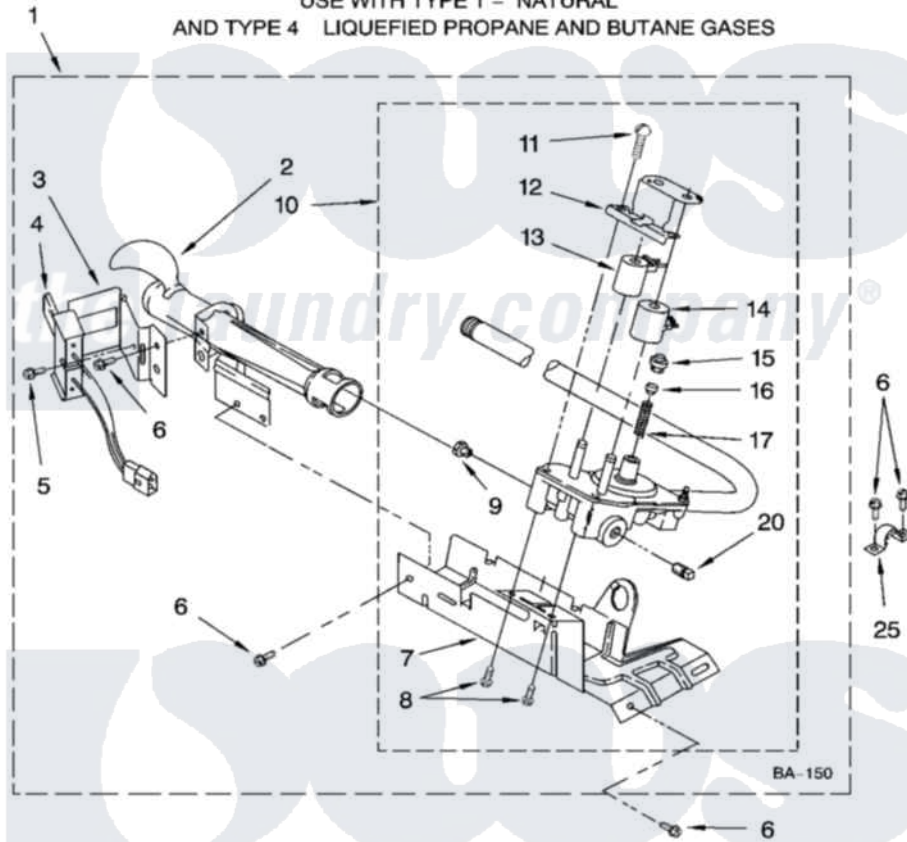

Whirlpool IGD4400SQ0 04 - 8318272 BURNER ASSEMBLY, OPTIONAL PARTS (NOT INCLUDED)

8318272 BURNER ASSEMBLY

For Model: IGD4400SQ0
(Designer White)

USE WITH TYPE 1 - NATURAL
AND TYPE 4 LIQUEFIED PROPANE AND BUTANE GASES

the laundry company

8181291

7

Whirlpool [Residential Whirlpool IGD4400SQ0 Dryer Parts](#) Parts Diagram 04 - 8318272 BURNER ASSEMBLY, OPTIONAL PARTS (NOT INCLUDED).
Click on the part number to view part

Item	Original Part Number	Replaced By	Status	Part Description
1	8318272	W10465748		Burner-Gas
2	688617	693140		Burner
3	694298			Bracket, Ignitor
4	686590	279311		Ignitor
5	3393909			Screw, 8-32 X 7/8
6	343641	681414		Screw, 10AB X 1/2
7	693986			Base, Burner
8	3387057			Screw, 10-16 X 1/2 Orifice, Burner
9	234826			Orifice, Burner Type 1
"	229742			Orifice, Burner
"	234868			Orifice, Burner
10	8318277	W10337269		Valve-Gas
11	694421			Screw, Bracket Mounting
12	694538			Bracket, Shunt