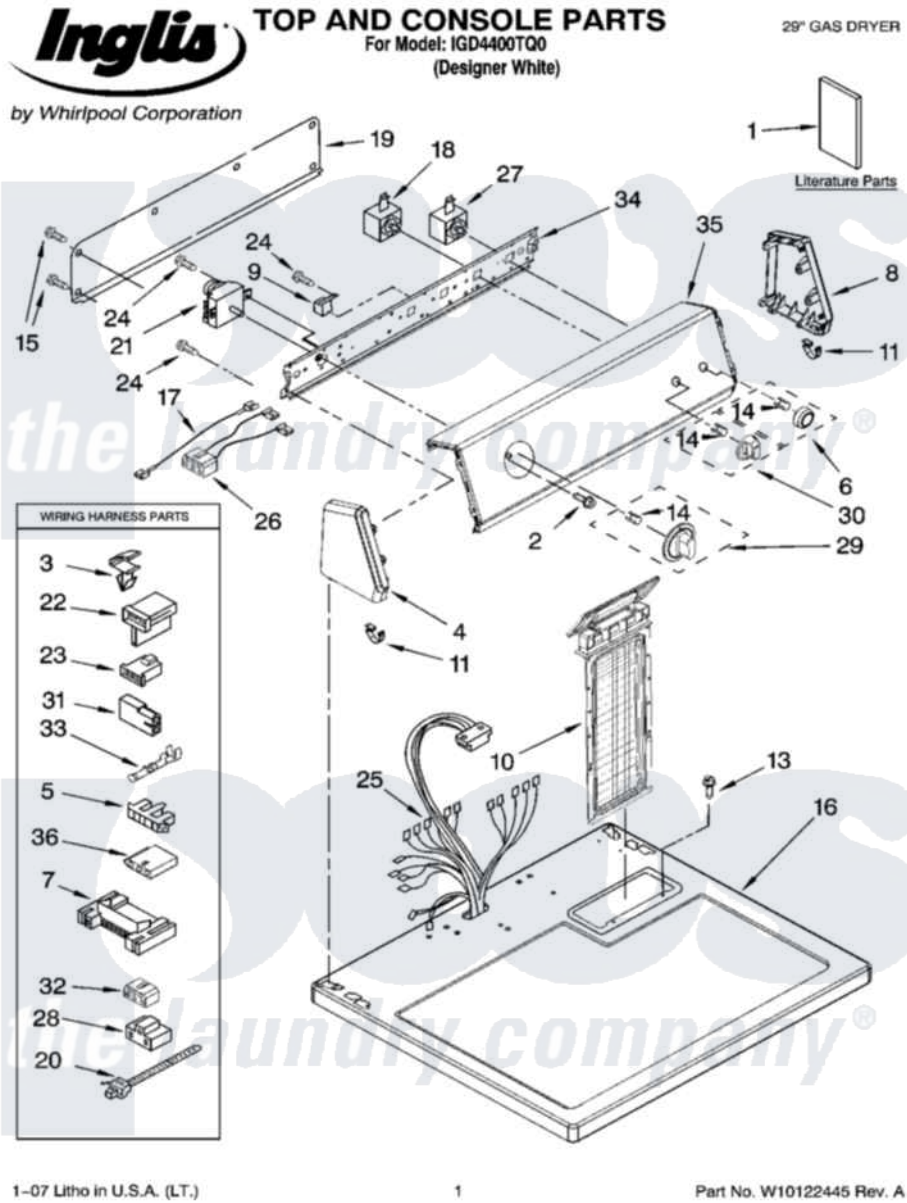

Whirlpool IGD4400TQ0 01 - TOP AND CONSOLE PARTS

1-07 Litho in U.S.A. (L.T.)

1

Part No. W10122445 Rev. A

Whirlpool Residential Whirlpool IGD4400TQ0 Dryer Parts Parts Diagram 01 - TOP AND CONSOLE PARTS
 Click on the part number to view part

Item	Original Part Number	Replaced By	Status	Part Description
1	W10088971		Not Available	Instructions, Installation
"	W10042990		Not Available	Sheet, Cycle Feature
"	8578202		Not Available	Guide, Use & Care
"	8576817		Not Available	Wiring Diagram
"	BLANK		Not Available	Following May Be Purchased DO-IT-YOURSELF REPAIR MANUALS
"	677818		Not Available	Manual, Do-It- Yourself Repair (Dryer)
2	8533951	3400859		Screw, Grounding
3	3394427			Clip-Harness
4	8579674	8579686		Endcap
5	3397269			Connector, Timer
6	W10110066			Knob, Push-To-Start
7	3395683			Receptacle, Multi-Terminal
8	8579673	8579685		Endcap
9	694419			Mini-Buzzer

10	8558463		HAndle And Lint Screen Assembly
11	8312709		Clip-Console
13	688983	487240	Screw, For Mtg. Service Capacitor
14	8536939		Clip, Knob
15	693995		Screw, Hex Head
16	8559800	8563663	Top
17	3401684		Jumper, Wire
18	3399639		Switch, Rotary Temperature
19	8274261		Do-It-Yourself Repair Manuals
20	3391249		Cable Tie, Push Mount
21	8299765		Timer Assembly
22	3403499		Connector, 2-Postion
23	3403498		Connector, 3-Position
24	8533971	90767	Screw, 8A X 3/8 HeX Washer Head Tapping
25	8299878		Harness, Wiring
26	8539893		Wire, Jumper
27	3398095		Switch, Push-To-Start
28	3401144		Connector
29	W10110064		Timer Knob Assembly
30	W10110063		Knob, Control
31	717252		Receptacle, Terminal
32	3347243		Block, Disconnect
33	94614		Terminal
34	8579672		Bracket, Control
35	W10114902		Panel, Control
36	3936144		Do-It-Yourself Repair Manuals