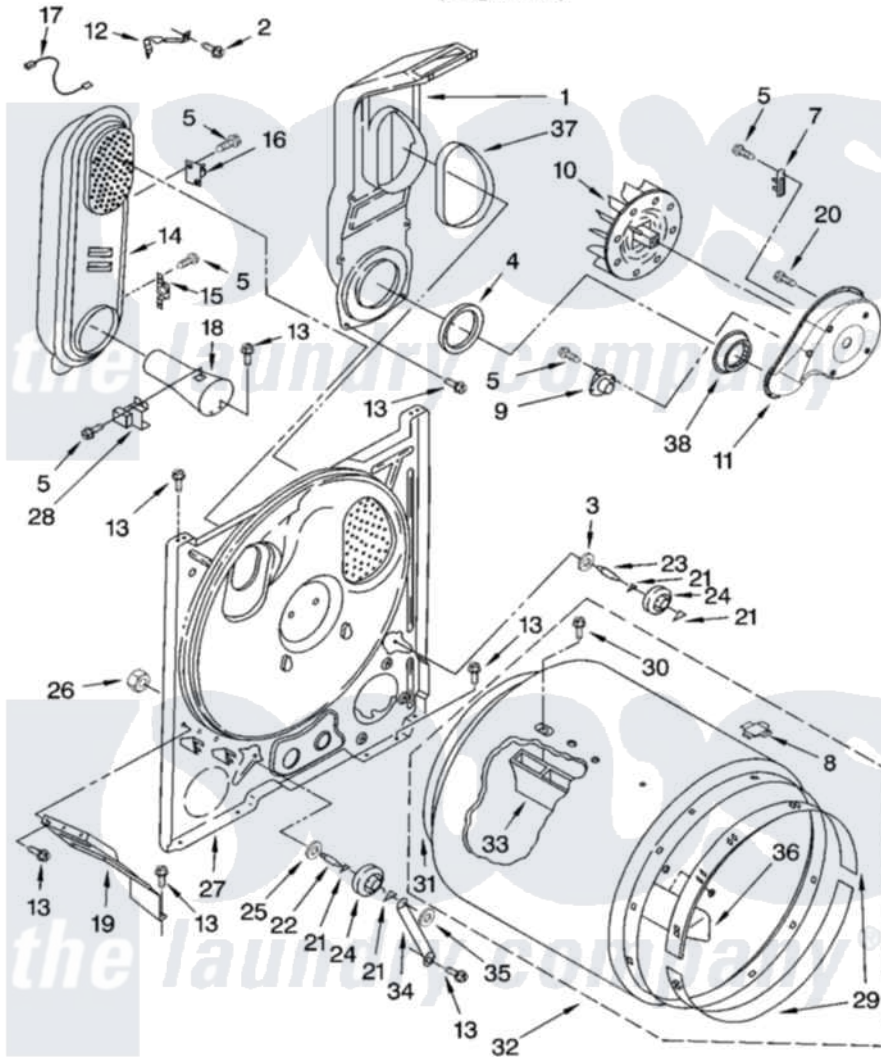

Whirlpool IGD4400TQ0 03 - BULKHEAD PARTS

BULKHEAD PARTS

For Model: IGD4400TQ0
(Designer White)

W10122445

5

Whirlpool [Residential Whirlpool IGD4400TQ0 Dryer Parts](#) Parts Diagram 03 - BULKHEAD PARTS

[Click on the part number to view part](#)

Item	Original Part Number	Replaced By	Status	Part Description
1	348368			Lint Chute Assembly
2	489463			Screw, 8-18 X 1/16
3	3388703			Washer, Support
4	347139			Seal, Lint Chute
5	90767			Screw, 8A X 3/8 HeX Washer Head Tapping
7	3392519			Thermal Limiter
8	8066086			Plug, Drum Hole
9	3387134			Thermostat, Internal-Bias
10	694089			Wheel, Blower
11	8577230			Housing, Blower
12	3398161			CLIP
13	343641	681414		Screw, 10AB X 1/2
14	8530285	279980		Box
15	3403140			Thermostat, High-Limit 205F
16	280010			Kit, Thermal Cut-Off
17	3401707			Jumper, Tco-High Limit

18	8066049		Funnel, Burner Light
19	3406022		Bracket, Bulkhead
20	3390647	488729	Screw
21	690997		Washer, Thrust
22	3399506	W10359270	Shaft, Drum Roller Threads
23	3399507	W10359269	Shaft, Drum Roller Threads
24	3397590	349241T	Support
25	348197		Washer, Support
26	3359452		Nut, Lock
27	3403410		Bulkhead
28	338906		Radiant, Sensor
29	692526	279441	BeaRng-Rng
30	W10109200		Screw, Baffle Mounting
31	3406130	279857	Seal
32	695587		Drum Assembly
33	692490		Baffle, Drum
34	3976434		Bracket, Support Shaft
35	90296		Nut, Push On
36	3403636		Baffle, Drum
37	339956		Seal, Air Duct To Bulkhead
38	696302		Shield, Exhaust