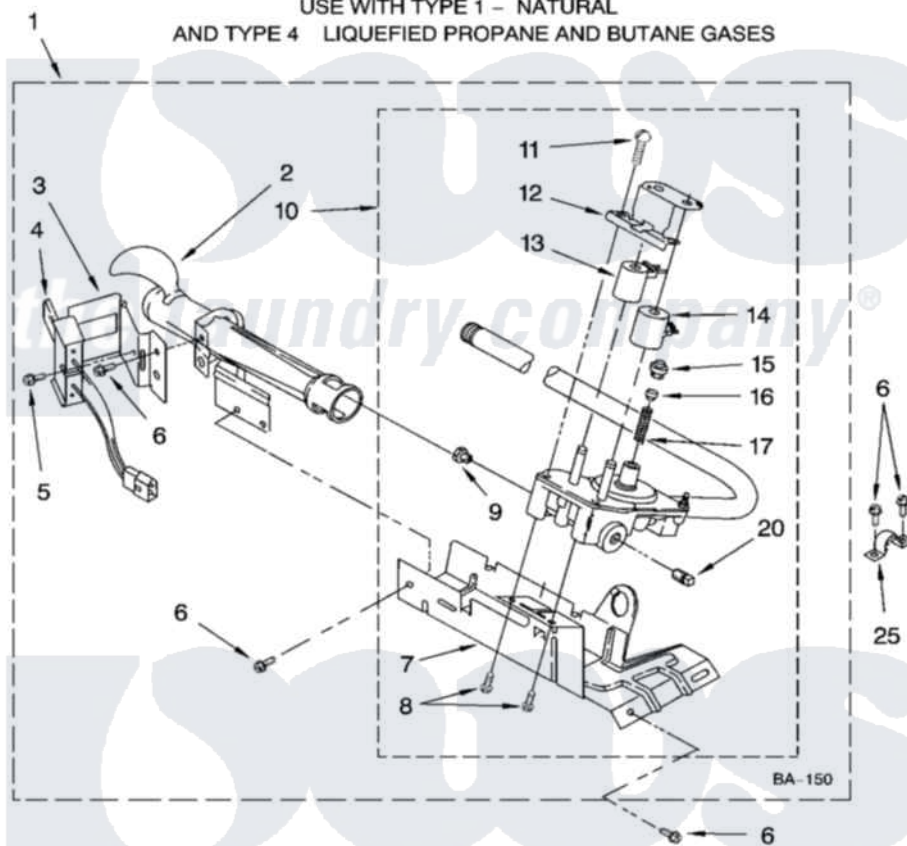

**Whirlpool IGD4400TQ0 04 - 8318272 BURNER ASSEMBLY, OPTIONAL PARTS (NOT INCLUDED)**

**8318272 BURNER ASSEMBLY**

For Model: IGD4400TQ0

(Designer White)

USE WITH TYPE 1 - NATURAL  
AND TYPE 4 LIQUEFIED PROPANE AND BUTANE GASES

W10122445

7

Whirlpool [Residential Whirlpool IGD4400TQ0 Dryer Parts](#) Parts Diagram 04 - 8318272 BURNER ASSEMBLY, OPTIONAL PARTS (NOT INCLUDED).  
Click on the part number to view part

Item	Original Part Number	Replaced By	Status	Part Description
1	8318272	<a href="#">W10465748</a>		Burner-Gas
2	688617	<a href="#">693140</a>		Burner
3	<a href="#">694298</a>			Bracket, Ignitor
4	686590	<a href="#">279311</a>		Ignitor
5	<a href="#">3393909</a>			Screw, 8-32 X 7/8
6	343641	<a href="#">681414</a>		Screw, 10AB X 1/2
7	693986			Base, Burner
8	<a href="#">3387057</a>			Screw, 10-16 X 1/2 Orifice, Burner
9	<a href="#">234826</a>			Orifice, Burner Type 1
"	<a href="#">229742</a>			Orifice, Burner
"	<a href="#">234868</a>			Orifice, Burner
10	8318277	<a href="#">W10337269</a>		Valve-Gas
11	<a href="#">694421</a>			Screw, Bracket Mounting
12	<a href="#">694538</a>			Bracket, Shunt