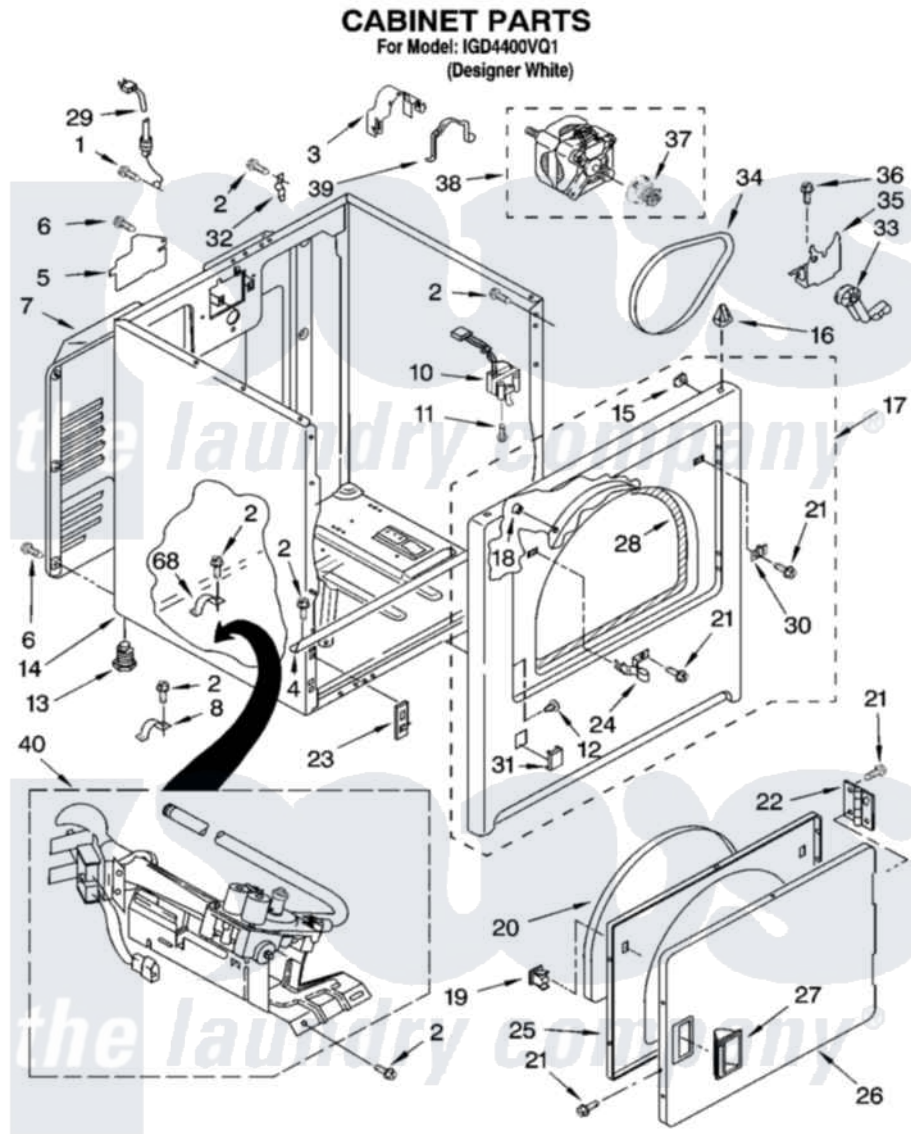

# Whirlpool IGD4400VQ1 02 - CABINET PARTS

W10250092

3

Whirlpool [Residential Whirlpool IGD4400VQ1 Dryer Parts](#) Parts Diagram 02 - CABINET PARTS  
 Click on the part number to view part

Item	Original Part Number	Replaced By	Status	Part Description
1	697776	<a href="#">4331106</a>		Screw, No.10-32 X 7/16
2	343641	<a href="#">681414</a>		Screw, 10AB X 1/2
3	<a href="#">3404162</a>			Clamp, Motor
4	<a href="#">8541400</a>			Bracket, Cabinet
5	<a href="#">3396795</a>			Cover, Terminal Block
6	<a href="#">693995</a>			Screw, Hex Head
7	3396805	<a href="#">280043</a>		Panel-Rear
8	<a href="#">3980175</a>			Clamp, Elbow
10	3406109	<a href="#">3406107</a>		Door Switch Assembly
11	697773	<a href="#">3395530</a>		Screw
12	<a href="#">3404413</a>			Plug, Hinge Hole
13	3392100	<a href="#">49621</a>		Feet-Leveling
"	<a href="#">279810</a>			Foot-Optional
14	8530603	<a href="#">8533643</a>		Cabinet
15	<a href="#">98234</a>			Clip, U-Bend
16	690363	<a href="#">18776</a>		Lock, Front Top