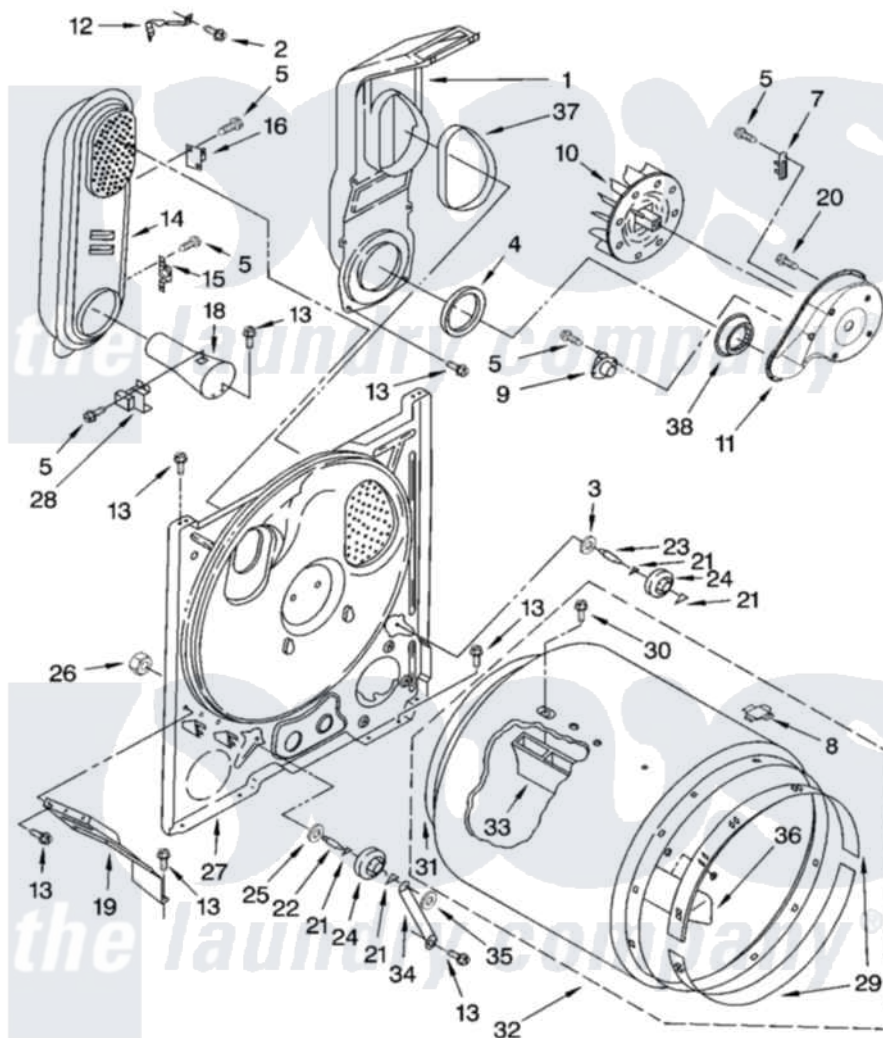

Whirlpool IGD4400VQ1 03 - BULKHEAD PARTS

BULKHEAD PARTS

For Model: IGD4400VQ1
(Designer White)

W10250092

5

Whirlpool [Residential Whirlpool IGD4400VQ1 Dryer Parts](#) Parts Diagram 03 - BULKHEAD PARTS

[Click on the part number to view part](#)

Item	Original Part Number	Replaced By	Status	Part Description
1	348368			Lint Chute Assembly
2	489463			Screw, 8-18 X 1/16
3	3388703			Washer, Support
4	347139			Seal, Lint Chute
5	90767			Screw, 8A X 3/8 HeX Washer Head Tapping
7	3392519			Thermal Limiter
8	8066086			Plug, Drum Hole
9	3387134			Thermostat, Internal-Bias
10	694089			Wheel, Blower
11	8577230			Housing, Blower
12	8066155			Clip, Heater Box
13	343641	681414		Screw, 10AB X 1/2
14	8530285	279980		Box
15	3403140			Thermostat, High-Limit 205F
16	280010			Kit, Thermal Cut-Off
18	8066049			Funnel, Burner Light

19	3406022		Bracket, Bulkhead
20	3390647	488729	Screw
21	690997		Washer, Thrust
22	3399506	W10359270	Shaft, Drum Roller Threads
23	3399507	W10359269	Shaft, Drum Roller Threads
24	3397590	349241T	Support
25	348197		Washer, Support
26	3359452		Nut, Lock
27	3403491	279796	Bulkhead
28	338906		Radiant, Sensor
29	692526	279441	BeaRng-Rng
30	W10219342		Screw, Baffle Mounting
31	3406130	279857	Seal
32	695587		Drum Assembly
33	692490		Baffle, Drum
34	3976434		Bracket, Support Shaft
35	90296		Nut, Push On
36	3403636		Baffle, Drum
37	339956		Seal, Air Duct To Bulkhead
38	696302		Shield, Exhaust