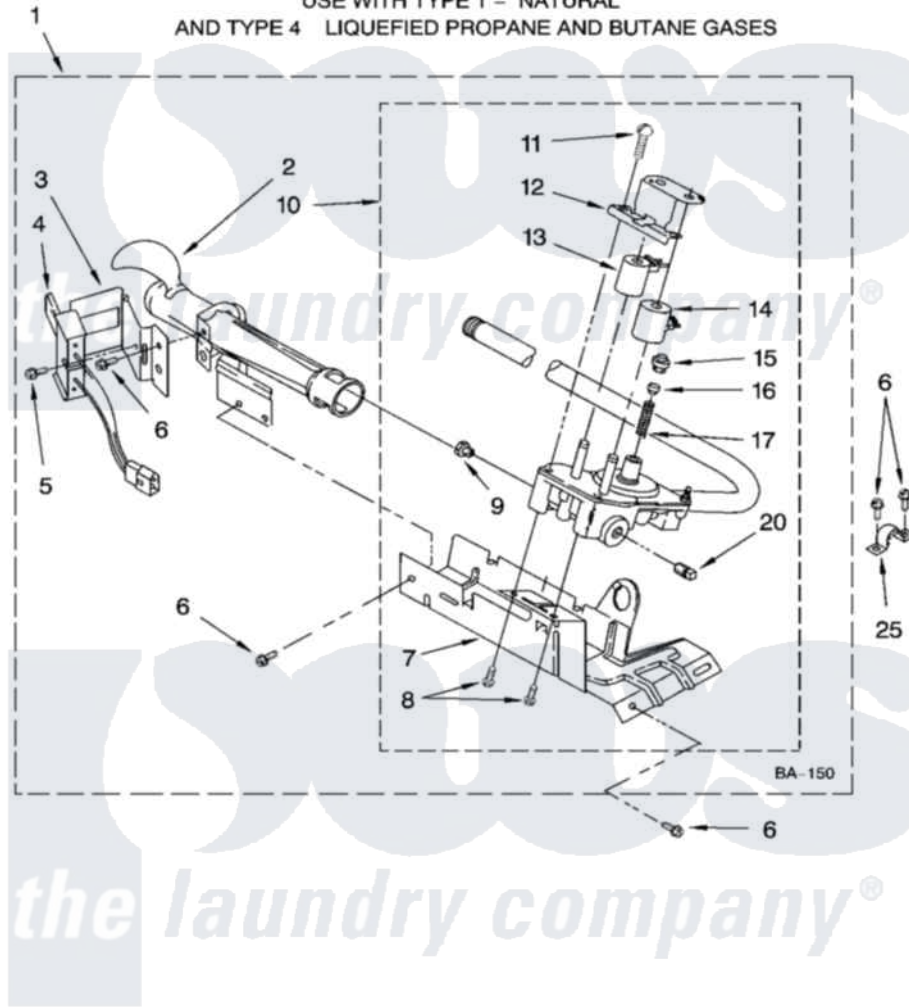

Whirlpool IGD4400VQ1 04 - 8318272 BURNER ASSEMBLY, OPTIONAL PARTS (NOT INCLUDED)

8318272 BURNER ASSEMBLY

For Model: IGD4400VQ1

(Designer White)

USE WITH TYPE 1 - NATURAL
AND TYPE 4 LIQUEFIED PROPANE AND BUTANE GASES

W10250092

7

Whirlpool [Residential Whirlpool IGD4400VQ1 Dryer Parts](#) Parts Diagram 04 - 8318272 BURNER ASSEMBLY, OPTIONAL PARTS (NOT INCLUDED).
Click on the part number to view part

Item	Original Part Number	Replaced By	Status	Part Description
1	8318272	W10465748		Burner-Gas
2	688617	693140		Burner
3	694298			Bracket, Ignitor
4	686590	279311		Ignitor
5	3393909			Screw, 8-32 X 7/8
6	343641	681414		Screw, 10AB X 1/2
7	693986			Base, Burner
8	3387057			Screw, 10-16 X 1/2 Orifice, Burner
9	234826			Orifice, Burner Type 1
"	229742			Orifice, Burner
"	234868			Orifice, Burner
10	8318277	W10337269		Valve-Gas
11	694421			Screw, Bracket Mounting
12	694538			Bracket, Shunt