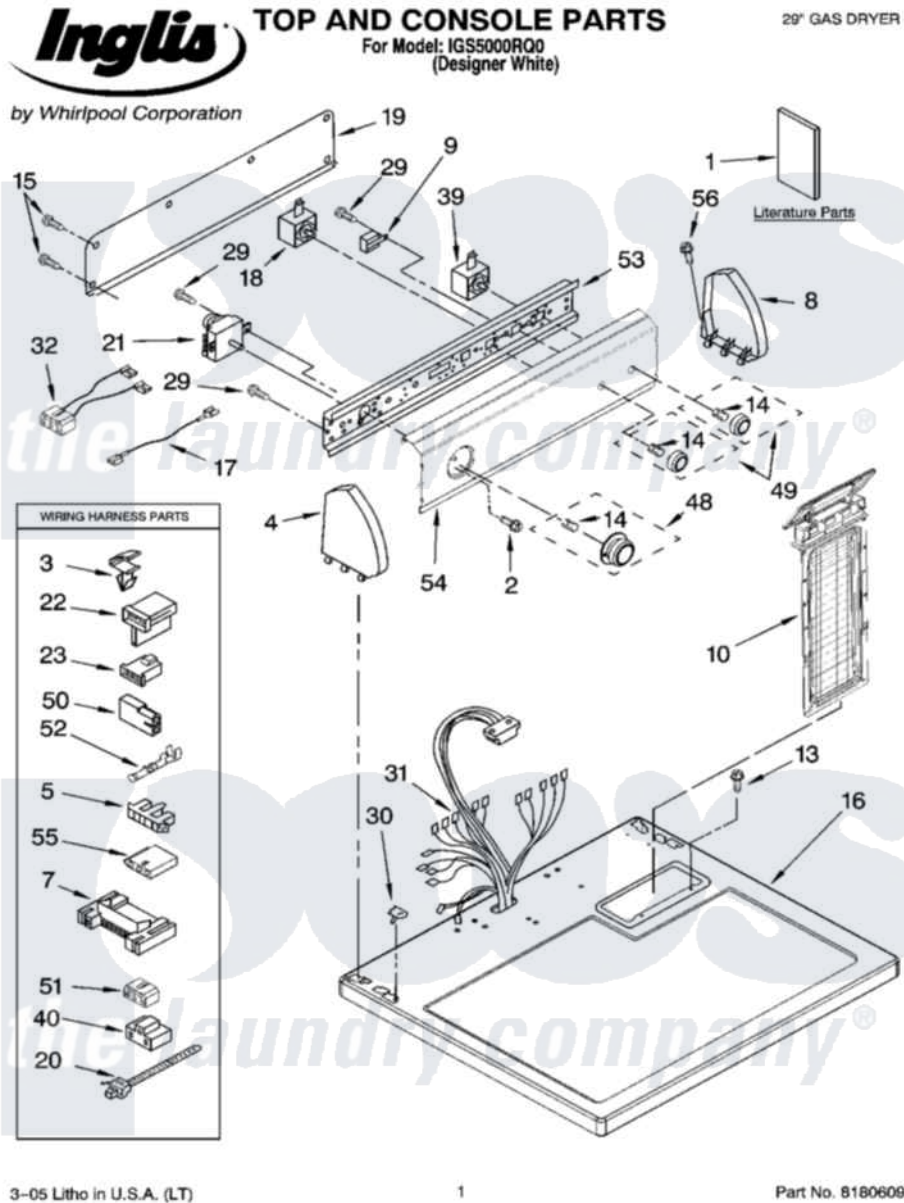

Whirlpool IGS5000RQ0 01 - TOP AND CONSOLE PARTS

3-05 Litho in U.S.A. (LT)

1

Part No. 8180609

Whirlpool Residential Whirlpool IGS5000RQ0 Dryer Parts Parts Diagram 01 - TOP AND CONSOLE PARTS
 Click on the part number to view part

Item	Original Part Number	Replaced By	Status	Part Description
1	8562589		Not Available	Instructions, Installation
"	8574878		Not Available	Sheet, Cycle Feature
"	8574879		Not Available	Guide, Use & Care
"	8528190		Not Available	Wiring Diagram
"	BLANK		Not Available	Following May Be Purchased
"	BLANK		Not Available	DO-IT-YOURSELF REPAIR MANUALS
"	677818		Not Available	Manual, Do-It- Yourself Repair (Dryer)
2	8533951	3400859		Screw, Grounding
3	3394427			Clip-Harness
4	8274437	279960		Endcap
5	3397269			Connector, Timer
7	3395683			Receptacle, Multi-Terminal
8	8274434	279960		Endcap
9	694419			Mini-Buzzer
10	8558463			HAndle And Lint Screen

10	9530400		Assembly
13	688983	487240	Screw, For Mtg. Service Capacitor
14	8536939		Clip, Knob
15	693995		Screw, Hex Head
16	8557930	8563985	Top
17	3401684		Jumper, Wire
18	3399639		Switch, Rotary Temperature
19	8274261		Do-It-Yourself Repair Manuals
20	3391249		Cable Tie, Push Mount
21	8299765		Timer Assembly
22	3403499		Connector, 2-Postion
23	3403498		Connector, 3-Position
29	8533971	90767	Screw, 8A X 3/8 HeX Washer Head Tapping
30	357213		Nut, Push-In
31	8299878		Harness, Wiring
32	8539893		Wire, Jumper
39	3398095		Switch, Push-To-Start
40	3401144		Connector
48	3957383		Timer Knob Assembly
49	8557460		Knob, Control
50	717252		Receptacle, Terminal
51	3347243		Block, Disconnect
52	94614		Terminal
53	8271418		Bracket, Control
54	8573823		Panel, Control
55	3936144		Do-It-Yourself Repair Manuals
56	388326		Screw, 8-18 X 1.25