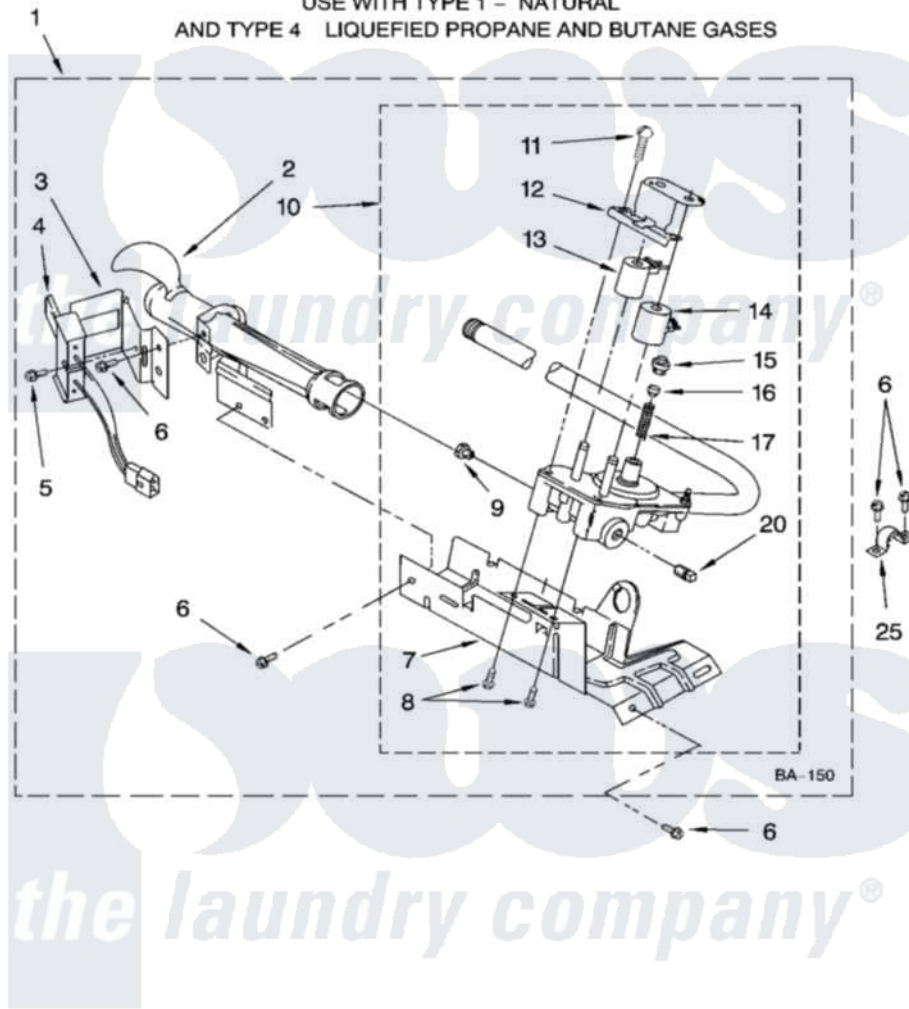

**Whirlpool IGS5000RQ0 04 - 8318272 BURNER ASSEMBLY, OPTIONAL PARTS (NOT INCLUDED)**

**8318272 BURNER ASSEMBLY**

For Model: IGS5000RQ0  
(Designer White)

USE WITH TYPE 1 - NATURAL  
AND TYPE 4 LIQUEFIED PROPANE AND BUTANE GASES

8180609

7

Whirlpool [Residential Whirlpool IGS5000RQ0 Dryer Parts](#) Parts Diagram 04 - 8318272 BURNER ASSEMBLY, OPTIONAL PARTS (NOT INCLUDED).  
Click on the part number to view part

Item	Original Part Number	Replaced By	Status	Part Description
1	8318272	<a href="#">W10465748</a>		Burner-Gas
2	688617	<a href="#">693140</a>		Burner
3	<a href="#">694298</a>			Bracket, Ignitor
4	686590	<a href="#">279311</a>		Ignitor
5	<a href="#">3393909</a>			Screw, 8-32 X 7/8
6	343641	<a href="#">681414</a>		Screw, 10AB X 1/2
7	693986			Base, Burner
8	<a href="#">3387057</a>			Screw, 10-16 X 1/2 Orifice, Burner
9	<a href="#">234826</a>			Orifice, Burner Type 1
"	<a href="#">229742</a>			Orifice, Burner
"	<a href="#">234868</a>			Orifice, Burner
10	8318277	<a href="#">W10337269</a>		Valve-Gas
11	<a href="#">694421</a>			Screw, Bracket Mounting
12	<a href="#">694538</a>			Bracket, Shunt