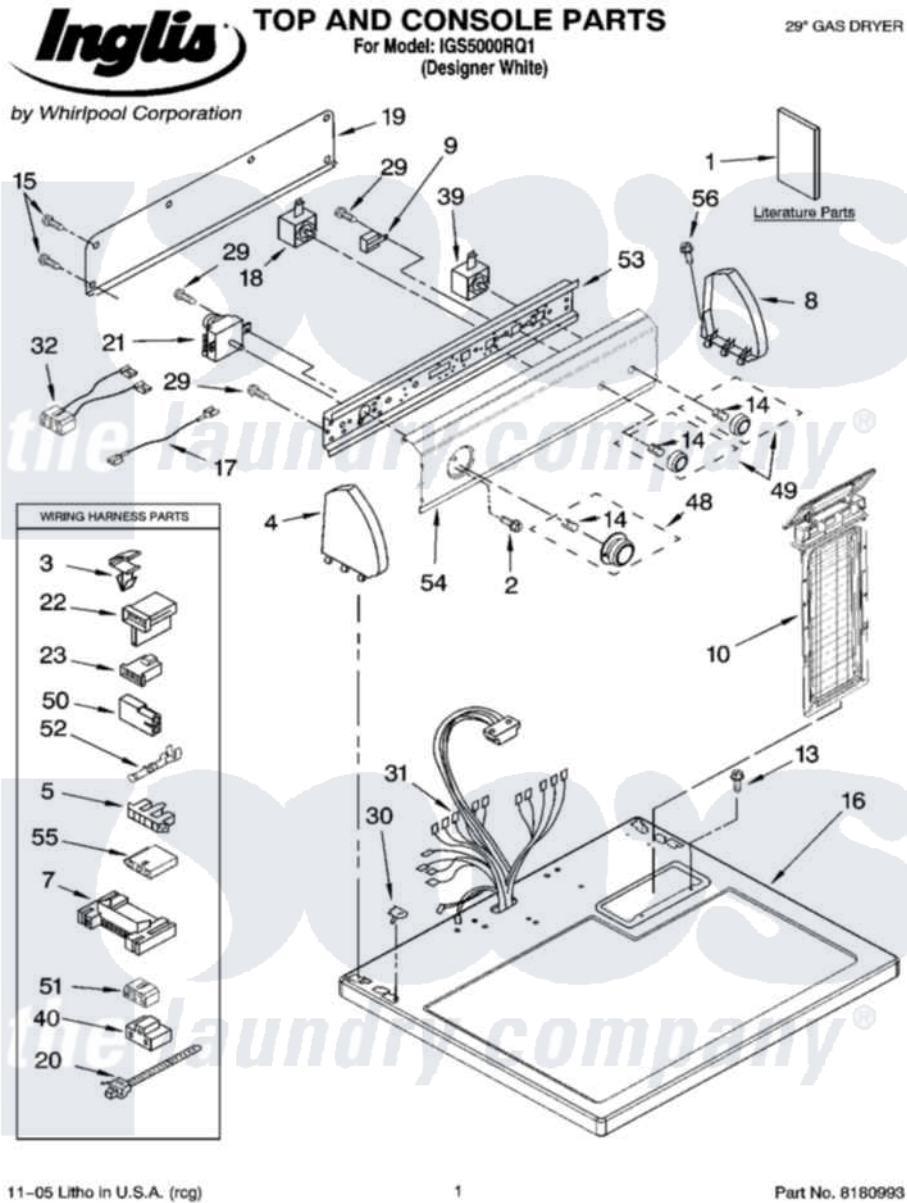

Whirlpool IGS5000RQ1 01 - TOP AND CONSOLE PARTS

11-05 Litho in U.S.A. (rcg)

1

Part No. 8180993

Whirlpool Residential Whirlpool IGS5000RQ1 Dryer Parts Parts Diagram 01 - TOP AND CONSOLE PARTS
 Click on the part number to view part

Item	Original Part Number	Replaced By	Status	Part Description
1	8562589		Not Available	Instructions, Installation
"	8574878		Not Available	Sheet, Cycle Feature
"	8578202		Not Available	Guide, Use & Care
"	8528190		Not Available	Wiring Diagram
"	BLANK		Not Available	Following May Be Purchased DO-IT-YOURSELF REPAIR MANUALS
"	677818		Not Available	Manual, Do-It- Yourself Repair (Dryer)
2	8533951	3400859		Screw, Grounding
3	3394427			Clip-Harness
4	8274437	279960		Endcap
5	3397269			Connector, Timer
7	3395683			Receptacle, Multi-Terminal
8	8274434	279960		Endcap
9	694419			Mini-Buzzer
10	8558463			HANdle And Lint Screen Assembly

13	688983	487240	Screw, For Mtg. Service Capacitor
14	8536939		Clip, Knob
15	693995		Screw, Hex Head
16	8557930	8563985	Top
17	3401684		Jumper, Wire
18	3399639		Switch, Rotary Temperature
19	8274261		Do-It-Yourself Repair Manuals
20	3391249		Cable Tie, Push Mount
21	8299765		Timer Assembly
22	3403499		Connector, 2-Postion
23	3403498		Connector, 3-Position
29	8533971	90767	Screw, 8A X 3/8 HeX Washer Head Tapping
30	357213		Nut, Push-In
31	8299878		Harness, Wiring
32	8539893		Wire, Jumper
39	3398095		Switch, Push-To-Start
40	3401144		Connector
48	3957383		Timer Knob Assembly
49	8557460		Knob, Control
50	717252		Receptacle, Terminal
51	3347243		Block, Disconnect
52	94614		Terminal
53	8271418		Bracket, Control
54	8573823		Panel, Control
55	3936144		Do-It-Yourself Repair Manuals
56	388326		Screw, 8-18 X 1.25