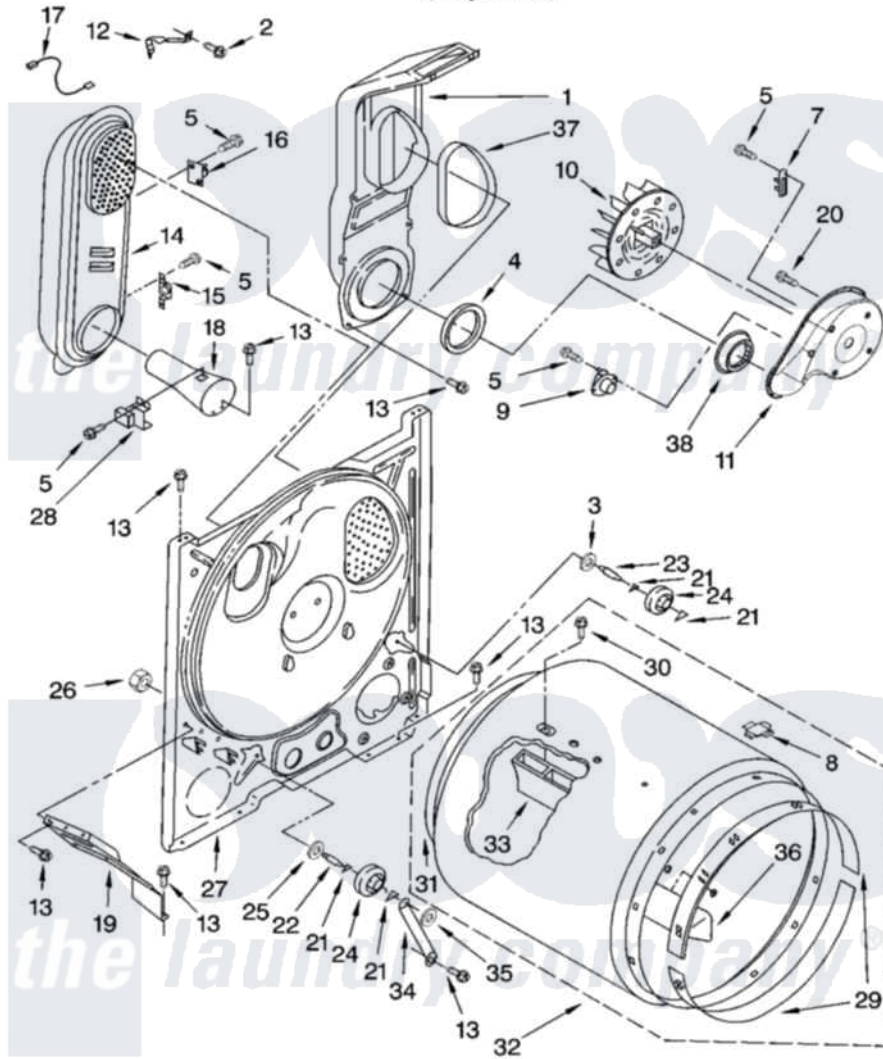

Whirlpool IGS5000RQ1 03 - BULKHEAD PARTS

BULKHEAD PARTS

For Model: IGS5000RQ1
(Designer White)

8180993

5

Whirlpool [Residential Whirlpool IGS5000RQ1 Dryer Parts](#) Parts Diagram 03 - BULKHEAD PARTS
Click on the part number to view part

Item	Original Part Number	Replaced By	Status	Part Description
1	348368			Lint Chute Assembly
2	489463			Screw, 8-18 X 1/16
3	3388703			Washer, Support
4	347139			Seal, Lint Chute
5	90767			Screw, 8A X 3/8 HeX Washer Head Tapping
7	3392519			Thermal Limiter
8	8066086			Plug, Drum Hole
9	3387134			Thermostat, Internal-Bias
10	694089			Wheel, Blower
11	8577230			Housing, Blower
12	8066155			Clip, Heater Box
13	343641	681414		Screw, 10AB X 1/2
14	8530285	279980		Box
15	3403140			Thermostat, High-Limit 205F
16	280010			Kit, Thermal Cut-Off
17	3401707			Jumper, Tco-High Limit

18	8066049		Funnel, Burner Light
19	3406022		Bracket, Bulkhead
20	3390647	488729	Screw
21	690997		Washer, Thrust
22	3399506	W10359270	Shaft, Drum Roller Threads
23	3399507	W10359269	Shaft, Drum Roller Threads
24	3397590	349241T	Support
25	348197		Washer, Support
26	3359452		Nut, Lock
27	3403491	279796	Bulkhead
28	338906		Radiant, Sensor
29	692526	279441	BeaRng-Rng
30	97787	W10109200	Screw, Baffle Mounting
31	3406130	279857	Seal
32	695587		Drum Assembly
33	692490		Baffle, Drum
34	3976434		Bracket, Support Shaft
35	90296		Nut, Push On
36	3403636		Baffle, Drum
37	339956		Seal, Air Duct To Bulkhead
38	696302		Shield, Exhaust