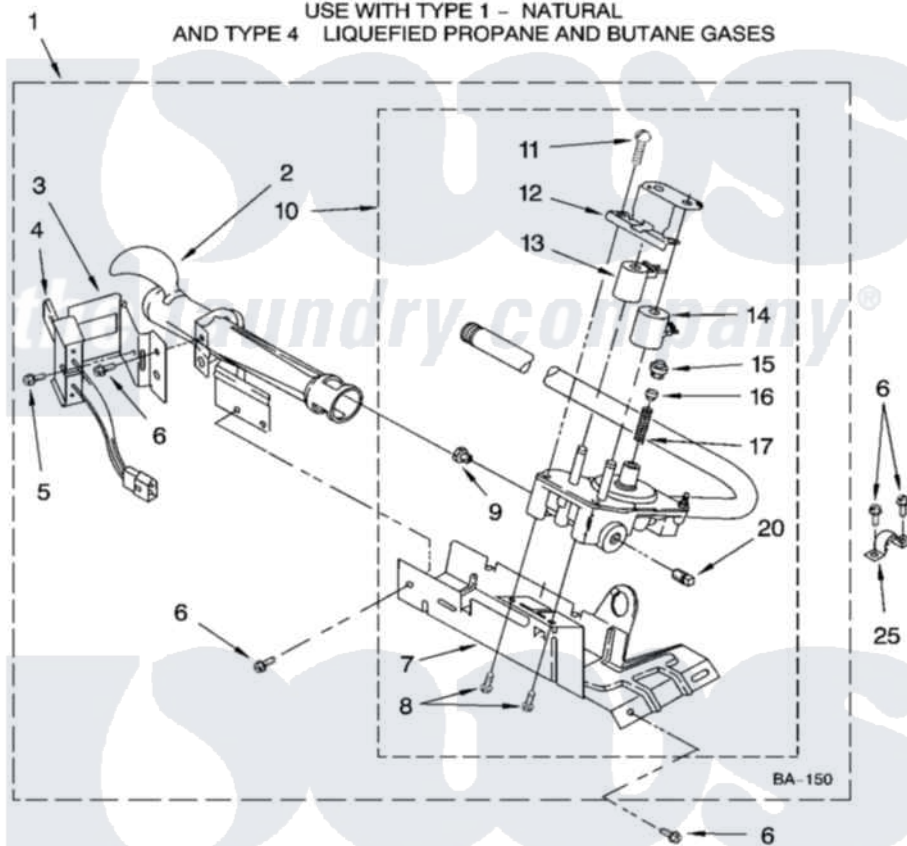

**Whirlpool IGS5000RQ1 04 - 8318272 BURNER ASSEMBLY, OPTIONAL PARTS (NOT INCLUDED)**

**8318272 BURNER ASSEMBLY**

For Model: IGS5000RQ1  
(Designer White)

USE WITH TYPE 1 - NATURAL  
AND TYPE 4 LIQUEFIED PROPANE AND BUTANE GASES

8180993

7

Whirlpool [Residential Whirlpool IGS5000RQ1 Dryer Parts](#) Parts Diagram 04 - 8318272 BURNER ASSEMBLY, OPTIONAL PARTS (NOT INCLUDED).  
Click on the part number to view part

Item	Original Part Number	Replaced By	Status	Part Description
1	8318272	<a href="#">W10465748</a>		Burner-Gas
2	688617	<a href="#">693140</a>		Burner
3	<a href="#">694298</a>			Bracket, Ignitor
4	686590	<a href="#">279311</a>		Ignitor
5	<a href="#">3393909</a>			Screw, 8-32 X 7/8
6	343641	<a href="#">681414</a>		Screw, 10AB X 1/2
7	693986			Base, Burner
8	<a href="#">3387057</a>			Screw, 10-16 X 1/2 Orifice, Burner
9	<a href="#">234826</a>			Orifice, Burner Type 1
"	<a href="#">229742</a>			Orifice, Burner
"	<a href="#">234868</a>			Orifice, Burner
10	8318277	<a href="#">W10337269</a>		Valve-Gas
11	<a href="#">694421</a>			Screw, Bracket Mounting
12	<a href="#">694538</a>			Bracket, Shunt