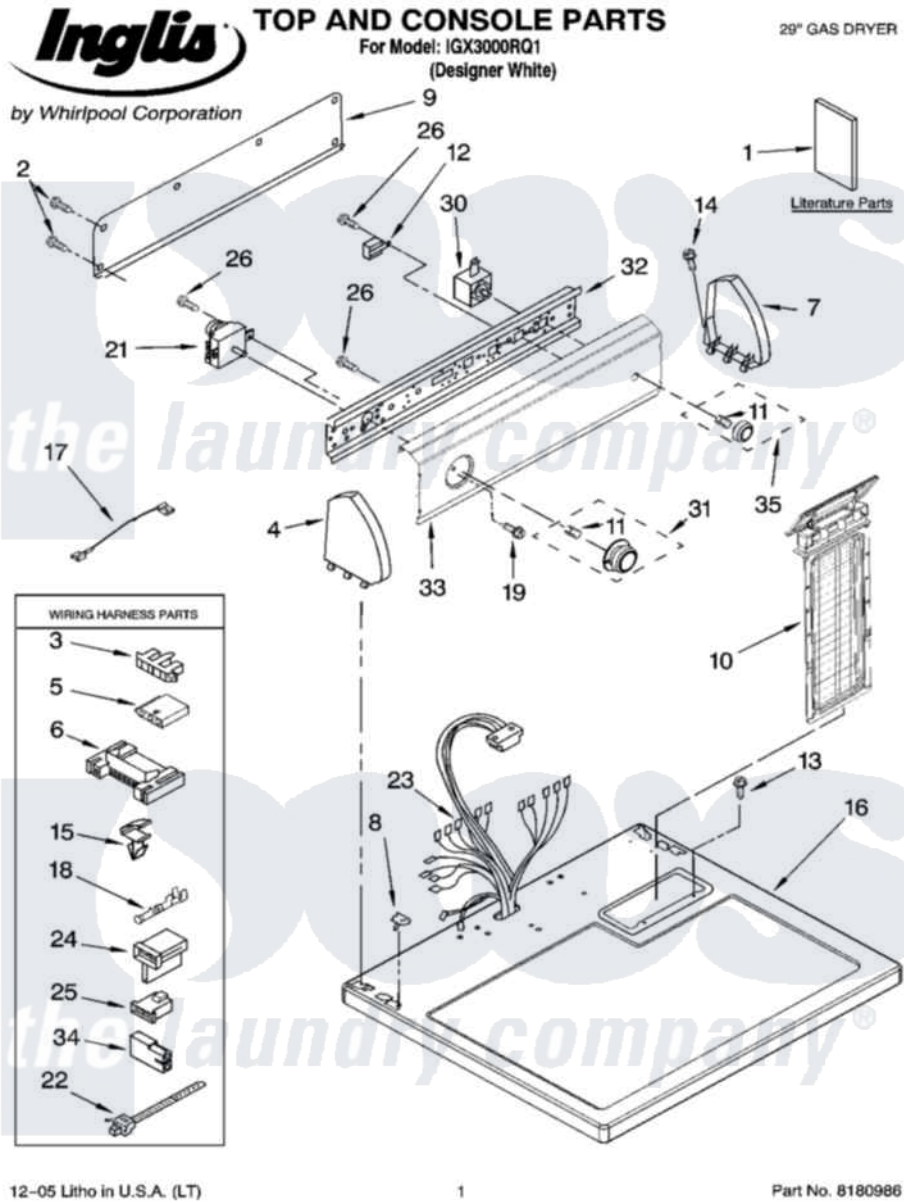

# Whirlpool IGX3000RQ1 01 - TOP AND CONSOLE PARTS

12-05 Litho in U.S.A. (LT)

1

Part No. 8180986

Whirlpool Residential Whirlpool IGX3000RQ1 Dryer Parts Parts Diagram 01 - TOP AND CONSOLE PARTS  
 Click on the part number to view part

Item	Original Part Number	Replaced By	Status	Part Description
1	8578202		Not Available	Guide, Use & Care
"	8562589		Not Available	Instructions, Installation
"	8574878		Not Available	Sheet, Cycle Feature
"	<a href="#">8528187</a>			Wiring Diagram
"	BLANK		Not Available	Following May Be Purchased DO-IT-YOURSELF REPAIR MANUALS
"	677818		Not Available	Manual, Do-It- Yourself Repair (Dryer)
2	<a href="#">693995</a>			Screw, Hex Head
3	<a href="#">3397269</a>			Connector, Timer
4	8274437	<a href="#">279960</a>		Endcap
5	<a href="#">3936144</a>			Do-It-Yourself Repair Manuals
6	<a href="#">3395683</a>			Receptacle, Multi-Terminal
7	8274434	<a href="#">279960</a>		Endcap
8	<a href="#">357213</a>			Nut, Push-In
9	<a href="#">8274261</a>			Do-It-Yourself Repair Manuals