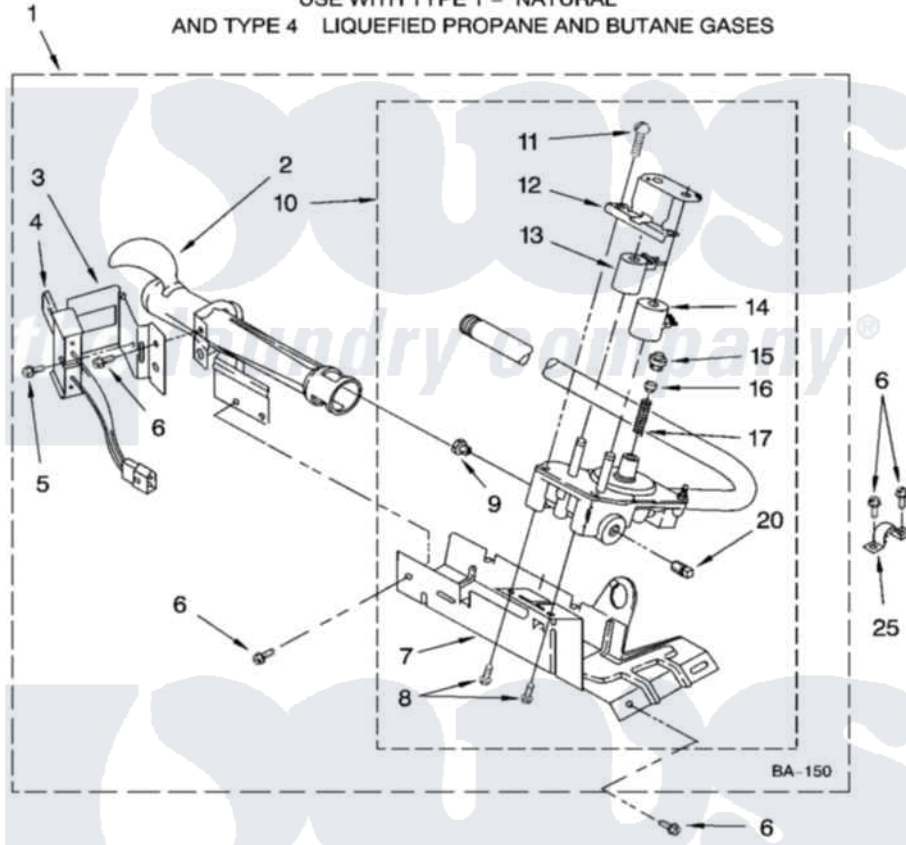

Whirlpool IGX3000RQ1 03 - 8318272 BURNER ASSEMBLY

8318272 BURNER ASSEMBLY

For Model: IGX3000RQ1

(Designer White)

USE WITH TYPE 1 - NATURAL

AND TYPE 4 LIQUEFIED PROPANE AND BUTANE GASES

8180996

5

Whirlpool [Residential Whirlpool IGX3000RQ1 Dryer Parts](#) Parts Diagram 03 - 8318272 BURNER ASSEMBLY
 Click on the part number to view part

Item	Original Part Number	Replaced By	Status	Part Description
1	8318272	W10465748		Burner-Gas
2	688617	693140		Burner
3	694298			Bracket, Ignitor
4	686590	279311		Ignitor
5	3393909			Screw, 8-32 X 7/8
6	343641	681414		Screw, 10AB X 1/2
7	693986			Base, Burner
8	3387057			Screw, 10-16 X 1/2 Orifice, Burner
9	234826			Orifice, Burner Type 1
"	229742			Orifice, Burner
"	234868			Orifice, Burner
10	8318277	W10337269		Valve-Gas
11	694421			Screw, Bracket Mounting
12	694538			Bracket, Shunt
13	694540			Coil, 60 Hz
14	694539			Coil, 60 Hz

15	694424		Leak, Limiter
16	694423		Screw, Regulator Adjustment
17	694422		Spring, Regulator
20	239822	W10295523	Plug, Pipe
25	341029		Clamp, Pipe Door Spring
"	694572	49572A	Conversion Kit To Type L.p.g.f