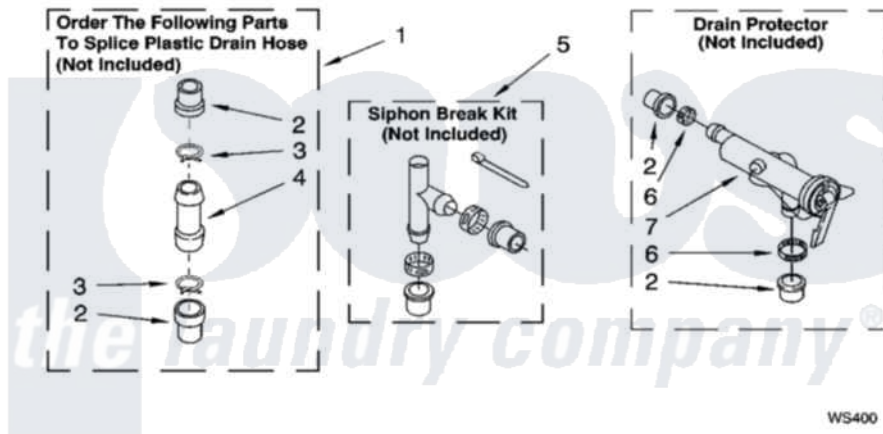

Whirlpool IJ40001 09 - WATER SYSTEM PARTS

WATER SYSTEM PARTS

For Model: IJ40001
(Whites)

WS400

6178554

13

Whirlpool [Residential Whirlpool IJ40001 Washer Parts](#) Parts Diagram 09 - WATER SYSTEM PARTS
Click on the part number to view part

Item	Original Part Number	Replaced By	Status	Part Description
1	285442			Water System Parts
2	285321			Water System Parts
3	370447	285655		Clamp, Hose
4	16272			Connector, Straight
5	285320			Water System Parts
6	65349	285655		Clamp, Hose
7	367031			Water System Parts