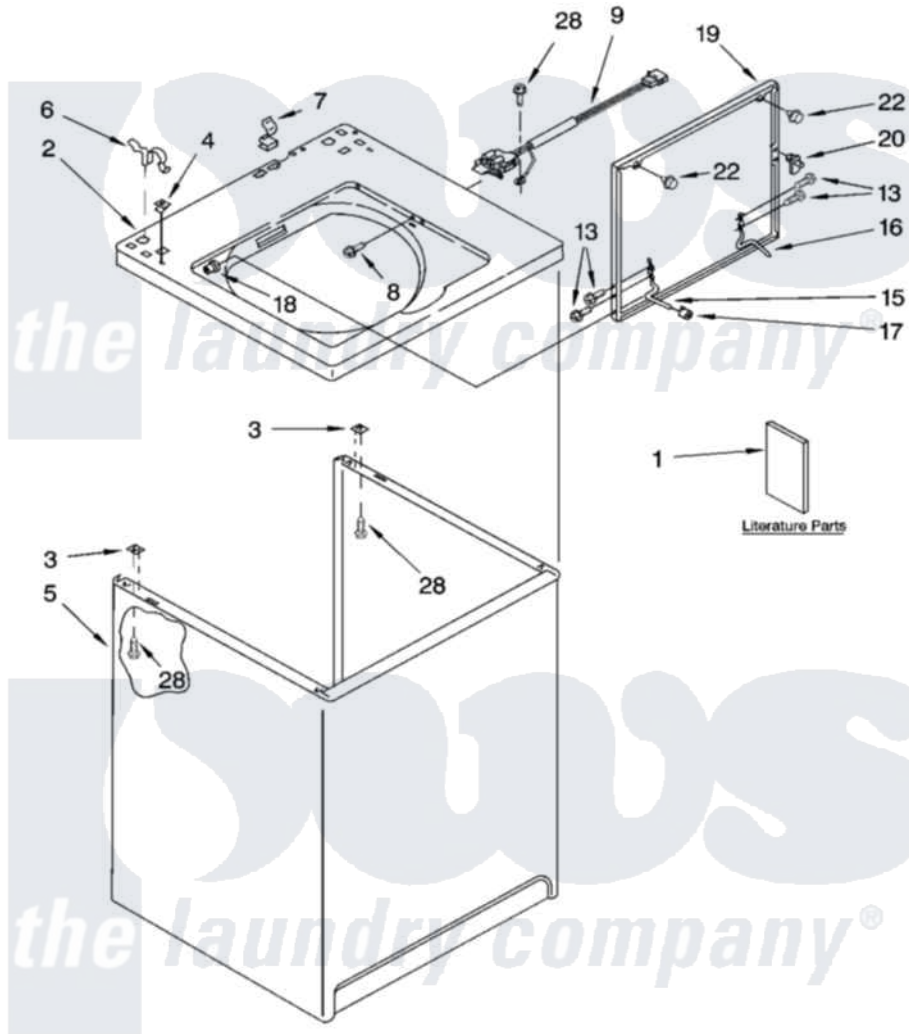

Whirlpool IJ41001 01 - TOP AND CABINET PARTS

Inqlis

TOP AND CABINET PARTS

For Model: IJ41001
(White)

AUTOMATIC
WASHER

3-03 Litho In U.S.A. (awm)

1

Part No. 8179582

Whirlpool [Residential Whirlpool IJ41001 Washer Parts](#) Parts Diagram 01 - TOP AND CABINET PARTS

[Click on the part number to view part](#)

Item	Original Part Number	Replaced By	Status	Part Description
1	LIT3361044		Not Available	Literature Parts (Installation Instructions)
"	LIT3955167		Not Available	Literature Parts (Use & Care Guide)
"	LIT3954745		Not Available	Literature Parts (Wiring Diagram)
2	8274315		Not Available	Top (White)
3	62750			Spacer, Cabinet To Top (4)
4	357213			Nut, Push-In
5	63424			Cabinet
6	62780			Clip, Top And Cabinet And Rear Panel
7	90016			Clip, Pressure Switch Hose
8	3356311			Screw And Washer, Lid Switch Shield
9	3949237	3949247		Switch-Lid
13	3351355	W10119828		Screw, Lid Hinge Mounting
15	54584			Hinge, Lid

16	91770		Hinge, Lid
17	19119		Bumper, Lid Hinge
18	21258		Bearing, Lid Hinge
19	3361411	W10193874	Lid
20	358684		Strike, Lid Switch
22	9724509		Bumper, Lid
28	3390631		Screw, 10-16 X 3/8