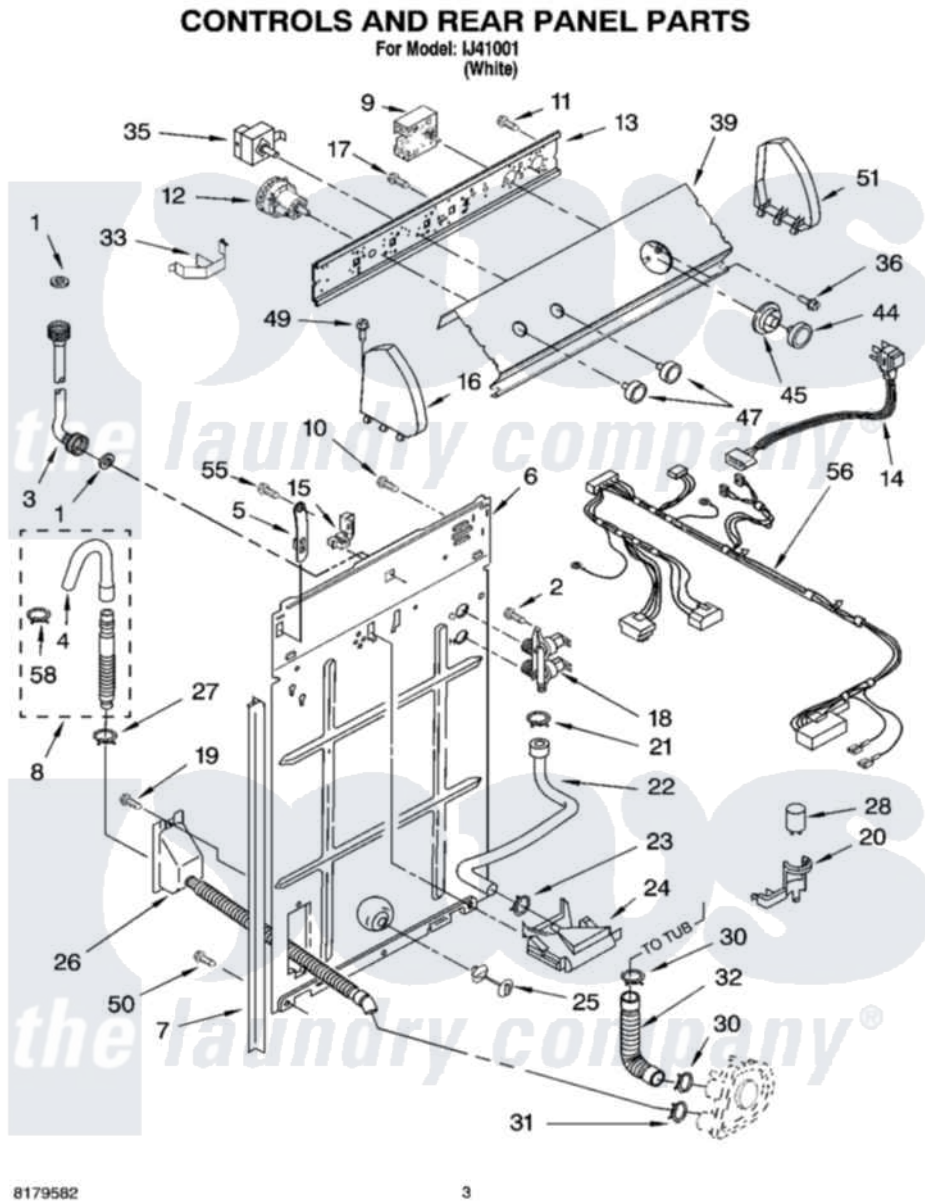

Whirlpool IJ41001 02 - CONTROLS AND REAR PANEL PARTS

Whirlpool Residential Whirlpool IJ41001 Washer Parts Parts Diagram 02 - CONTROLS AND REAR PANEL PARTS
Click on the part number to view part

Item	Original Part Number	Replaced By	Status	Part Description
1	3976300	16123		Washer Inlet-Hose Miscellaneous Parts Must be Ordered Separately.
2	9740848			Screw, Mixing Valve Mounting
3	3949374	89503		Hose-Inlet
"	3949375	89503		Hose-Inlet
4	3357027			Nozzle, Hose Drain
5	8318255	8568314		Strap, Console
6	8528062	3357978		Panel, Rear
7	62747			Pad, Rear Panel
8	3951609	285664		Hose
"	661577	285666		Hose
"	3357090	285702		Hose
9	3948852			Timer, Control
10	3351614			Screw, Gearcase Cover Mounting
11	90767			Screw, 8A X 3/8 HeX Washer Head Tapping

12	3366849	W10339228	Switch-WL
13	3948608		Bracket, Control
14	3948063	285800	Cord-Power
15	3952821	285777	Relief-Str
16	8271365	279962	Endcap
17	3400073		Screw, Ground
18	3952164	285805	Valve-Inlet
19	90864	3351614	Screw, Gearcase Cover Mounting
20	8318201	8318046	Clip, Capacitor
21	370451	596669	Clamp, Manifold
22	3357328		Hose, Vacuum Break
23	371503	596669	Clamp, Manifold
24	3347034		Break, Vacuum
25	8519200		Support, Rear Panel
26	3361805	W10358149	Drain Hose Assembly
27	3366912	356138	Clamp, Hose
28	661606	8572717	Capacitor, Motor Start
30	3363366	616099	Clamp
31	660628	285655	Clamp, Hose
32	3951449	285871	Hose
33	8055003		Clip, Harness And Pressure Switch
35	661612	W10168256	Switch, Water Temperature
36	3400818		Screw, Timer Mounting
39	3954228	Not Available	Panel, Console
44	8271345	3957824	Knob, Timer
45	8271351	3957849	Dial, Timer
47	8271339	3957799	Knob, Control
49	388326		Screw, 8-18 X 1.25
50	62863	3390631	Screw, 10-16 X 3/8
51	8271359	279962	Endcap
55	3390647	488729	Screw
56	3955015		Harness, Wiring
58	3366913	3357331	Clamp, Drain