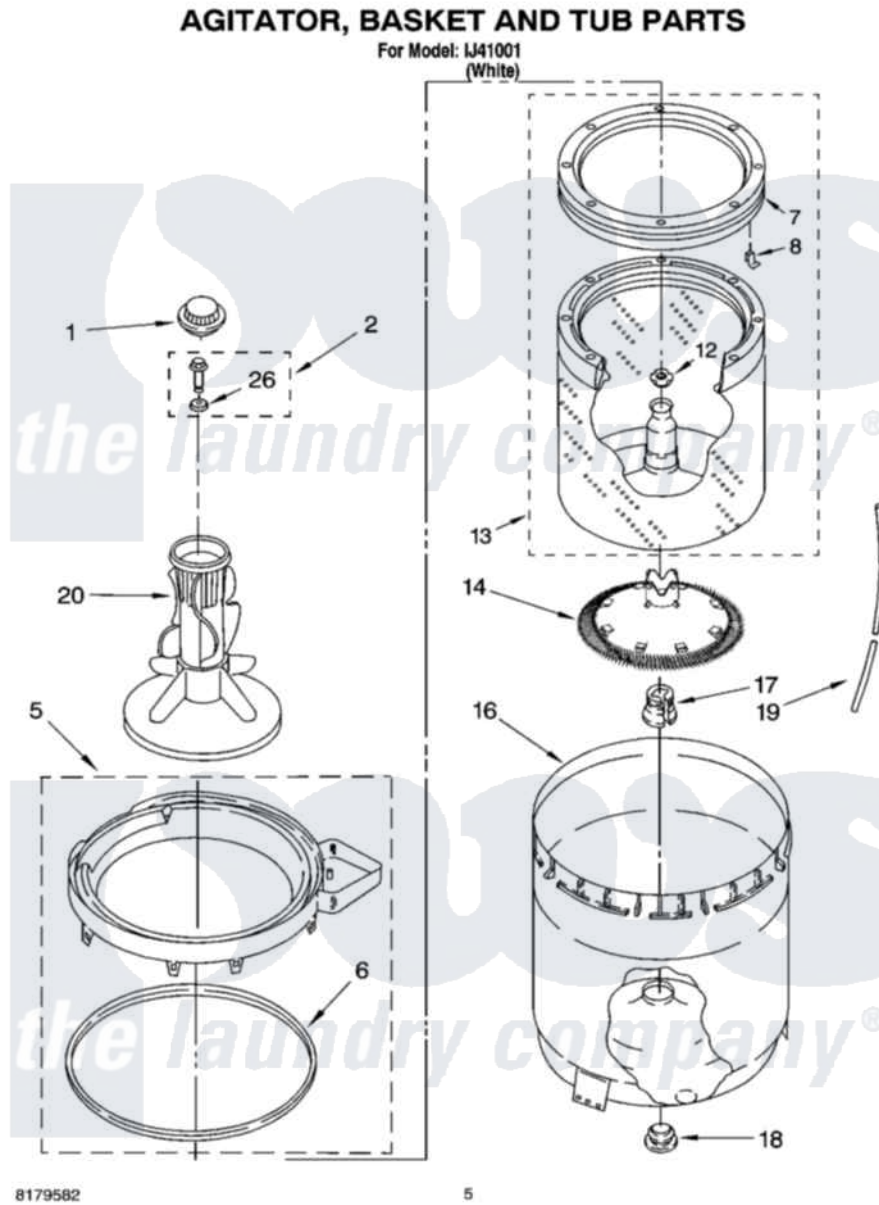

# Whirlpool IJ41001 03 - AGITATOR, BASKET AND TUB PARTS

Whirlpool Residential Whirlpool IJ41001 Washer Parts Parts Diagram 03 - AGITATOR, BASKET AND TUB PARTS  
Click on the part number to view part

Item	Original Part Number	Replaced By	Status	Part Description
1	<a href="#">3352483</a>			Cap, Agitator
2	<a href="#">358237</a>			Screw And Washer
5	<a href="#">3360611</a>			Tub Ring And Gasket Assembly
6	<a href="#">3359586</a>			Gasket, Tub Ring
7	387868	<a href="#">3956205</a>		Balance Ring
8	387867	<a href="#">8519815</a>		Clip, Balance Ring
12	<a href="#">21366</a>			Nut, Spanner
13	8271646	<a href="#">3956207</a>		Basket And Balance Ring
14	3952746	<a href="#">285868</a>		Filter
16	<a href="#">63125</a>			Tub
17	<a href="#">389140</a>			Tub Block, Basket Drive
18	<a href="#">383727</a>			Gasket, Centerpod
19	3347780	<a href="#">353244</a>		Hose, Pressure Switch
20	<a href="#">63377</a>			Agitator
26	<a href="#">3949550</a>			Washer