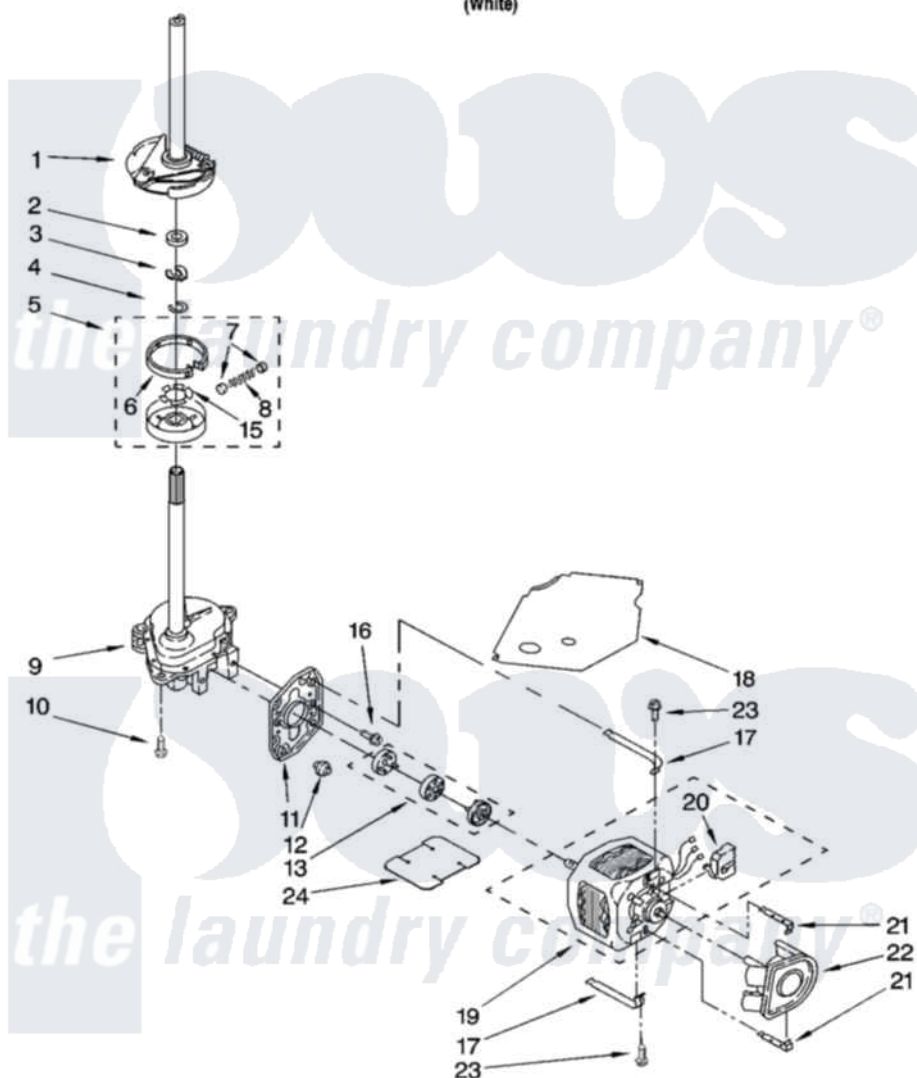

Whirlpool IJ41001 04 - BRAKE, CLUTCH, GEARCASE, MOTOR AND PUMP PARTS

BRAKE, CLUTCH, GEARCASE, MOTOR AND PUMP PARTS

For Model: IJ41001
(White)

8179582

7

Whirlpool [Residential Whirlpool IJ41001 Washer Parts](#) Parts Diagram 04 - BRAKE, CLUTCH, GEARCASE, MOTOR AND PUMP PARTS

[Click on the part number to view part](#)

Item	Original Part Number	Replaced By	Status	Part Description
1	388951	285792		Basketdrive
2	63292			Washer, Spin Tube Thrust
3	62697	W10080230		Ring, Spin Tube Support
4	63283	285353		Ring
5	3951311	285785		Clutch
6	3951308	285790		Lining
7	62646			Cap, Clutch Spring
8	3946792			Spring And Damper Assembly
9	3360630	3360629		Gearcase
10	3357334	3400516		Screw Anti-Rattle
11	62611			Plate, Motor Mount To Gearcase
12	62691			Grommet, Motor
13	3364003	285753A		Coupling
15	3355454			Clip, Main Drive

16	3400516		Screw Anti-Rattle
17	3349637	W10086010	Retainer, Motor
18	3362089		Shield, Tub To Motor
19	661600		Motor, Main Drive
20	62850	8529896	Switch, Main Drive Motor
21	62700	8546127	Retainer, Pump
22	3363394		Pump
23	3387485	273556	Screw, 10-16 X 5/8
24	3946532		Shield, Motor