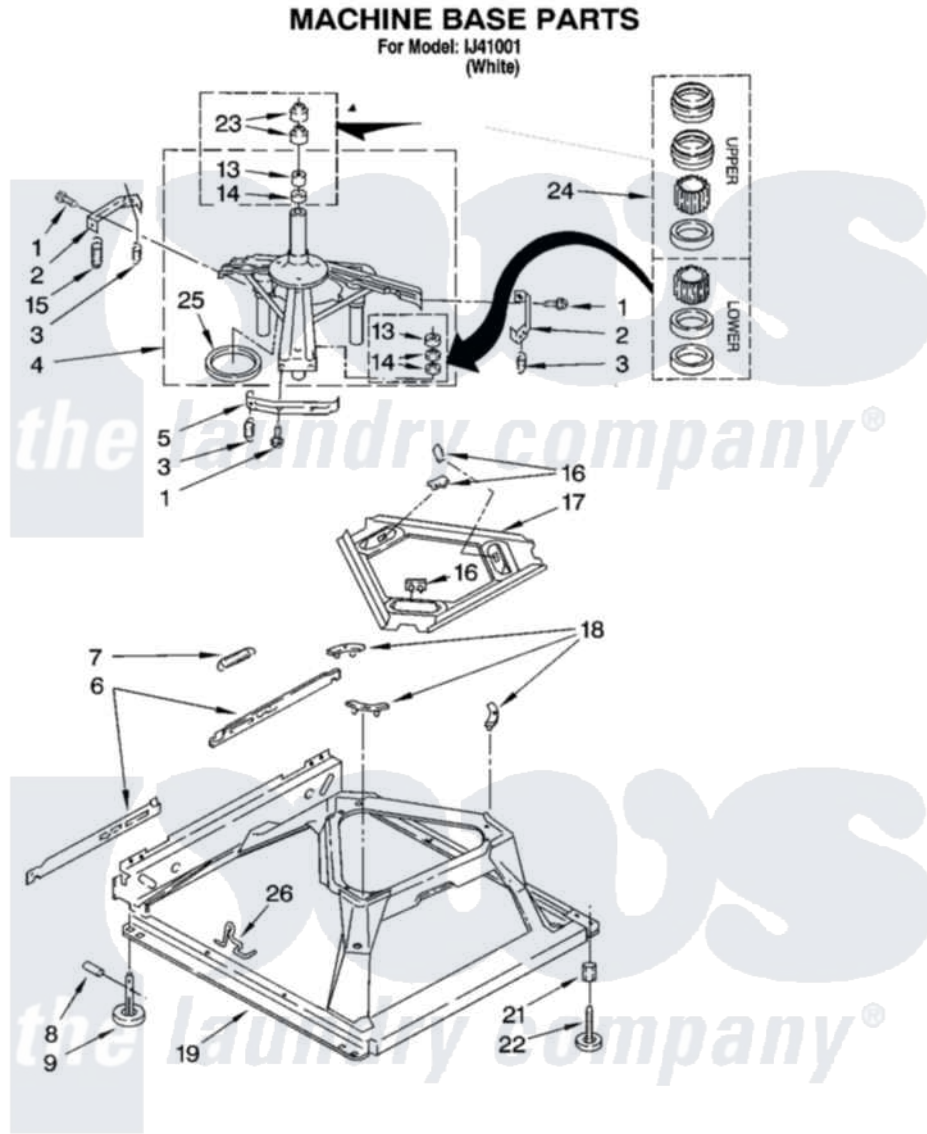

# Whirlpool IJ41001 05 - MACHINE BASE PARTS

8

8179582

Whirlpool [Residential Whirlpool IJ41001 Washer Parts](#) Parts Diagram 05 - MACHINE BASE PARTS  
Click on the part number to view part

Item	Original Part Number	Replaced By	Status	Part Description
1	<a href="#">3400076</a>			Screw, Bracket Mounting
2	<a href="#">64067</a>			Bracket, Spring Outer
3	<a href="#">63907</a>			Spring, Suspension
4	3362087	<a href="#">280184</a>		Support
5	<a href="#">64065</a>			Bracket, Spring Outer
6	<a href="#">63466</a>			Link, Leveling Mechanism
7	62597	<a href="#">8316845</a>		Spring
8	<a href="#">62837</a>			Pin, Knurled
9	62596	<a href="#">285244</a>		Feet-Leveling
13	3347047	<a href="#">8546455</a>		Bearing, Centerpost
14	357409	<a href="#">359449</a>		Seal, Agitator Shaft
15	388492	<a href="#">W10250667</a>		Spring, Counterweight
16	62568	<a href="#">285219</a>		Pad
17	<a href="#">3946509</a>			Plate, Suspension
18	3363660	<a href="#">285744</a>		Pad
19	3946512	<a href="#">285771</a>		Base

21	<a href="#">3359452</a>		Nut, Lock
22	389102	<a href="#">W10001130</a>	Foot, Leveling
23	356934	<a href="#">8577376</a>	Seal, Centerpost
24	<a href="#">285203</a>		Centerpost Bearing Kit
25	<a href="#">63134</a>		Ring, Sound Deadening
26	63806	<a href="#">W10145155</a>	Retainer, Suspension Spring