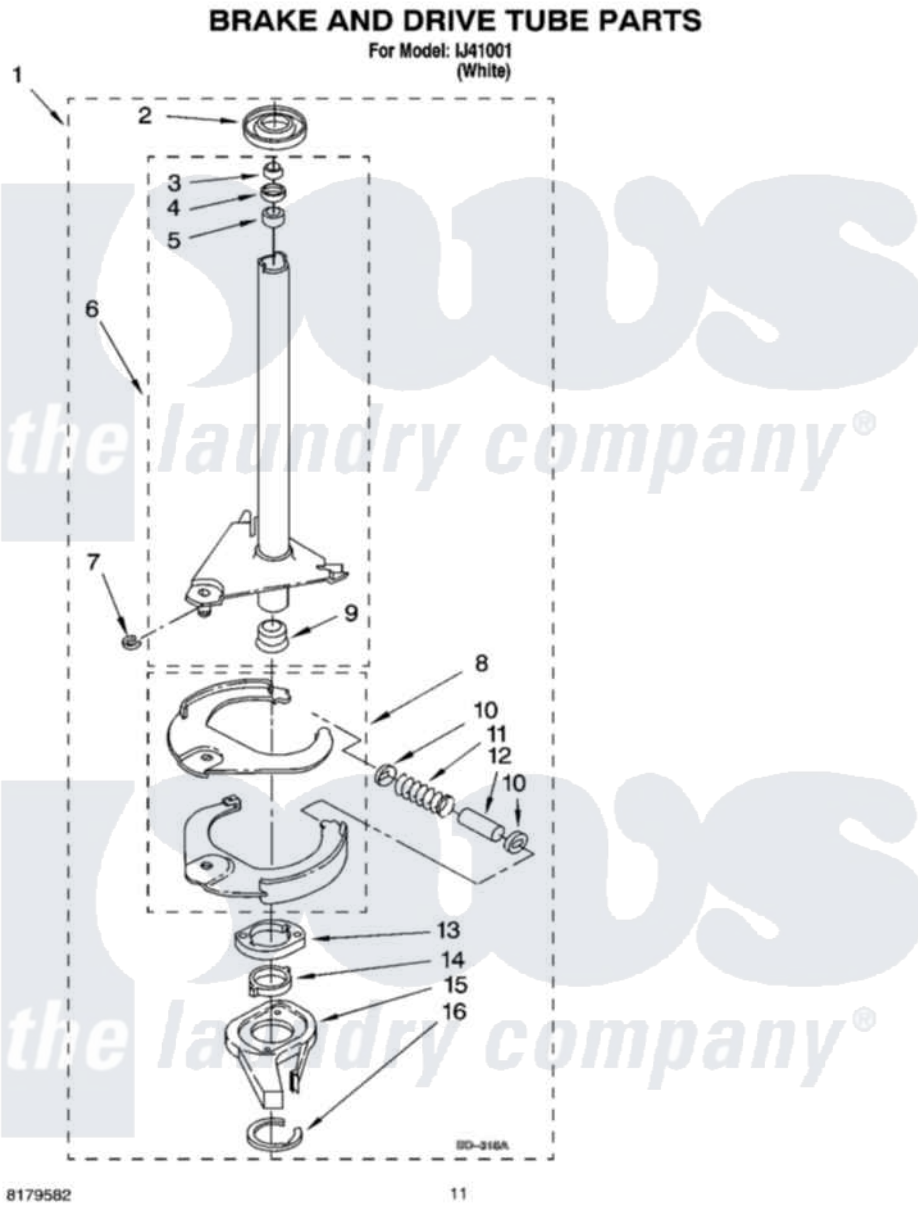

# Whirlpool IJ41001 07 - BRAKE AND DRIVE TUBE PARTS

Whirlpool [Residential Whirlpool IJ41001 Washer Parts](#) Parts Diagram 07 - BRAKE AND DRIVE TUBE PARTS  
Click on the part number to view part

Item	Original Part Number	Replaced By	Status	Part Description
1	388952	<a href="#">285792</a>		Basketdrive
2	<a href="#">62658</a>			Ring, Thrust
3	<a href="#">91939</a>			Seal, Shaft
4	<a href="#">356427</a>			Seal, Spin Pinion
5	<a href="#">356937</a>			Spacer, Drive Tube
6	64027	<a href="#">64208</a>		Tube-Spin
7	64035	<a href="#">W10083190</a>		Ring, Retaining
8	64232	<a href="#">285438</a>		Shoe-Brake
9	62703	<a href="#">8546462</a>		"T" Bearing, Spin Tube
10	62648	<a href="#">285658</a>		Sleeve
11	387806		Not Available	Spring, Brake
12	62909	<a href="#">285658</a>		Sleeve
13	63023	<a href="#">8546461</a>		Cam, Brake Release
14	<a href="#">63022</a>			Sleeve, Cam
15	64194	<a href="#">285790</a>		Lining
16	90368	<a href="#">W10083200</a>		Ring, Retaining