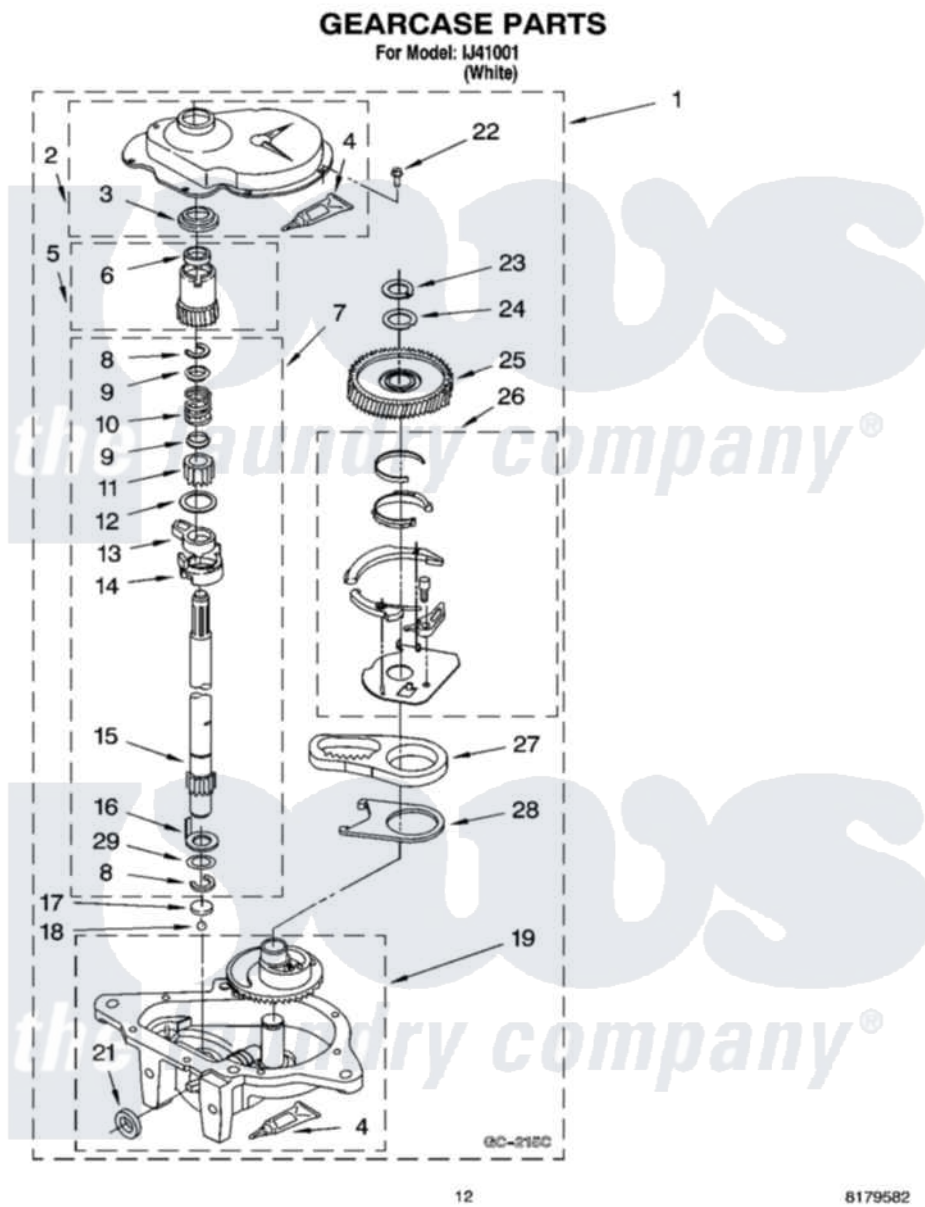

Whirlpool IJ41001 08 - GEARCASE PARTS

Whirlpool [Residential Whirlpool IJ41001 Washer Parts](#) Parts Diagram 08 - GEARCASE PARTS
Click on the part number to view part

Item	Original Part Number	Replaced By	Status	Part Description
1	3360630	3360629		Gearcase
2	285202			Cover, Gearcase
3	3349985			Seal, Gearcase Cover
4	285195			Sealer Sealer, Gasket
5	63320	285362		Gear and Pinion
6	356427			Seal, Spin Pinion
7	389387			Shaft, Agitator
8	90369		Not Available	Ring, Retaining (2)
9	62677			Retainer, Spring
10	62676			Spring, Agitator
11	63273	285509		Shaft, Agitator
12	62619			Washer, Agitator Gear
13	62580	285206		Cam-Agitator
14	62581	285206		Cam-Agitator
15	285509			Shaft, Agitator
16	62618			Washer, Cam Thrust

17	16018	285205	Bearing
18	85529	285205	Bearing
19	389230	285515	Gearcase
21	285352		Seal Kit, Thrust Plug
22	3351614		Screw, Gearcase Cover Mounting
23	3362552	285765	Ring-Retr
24	285735	285766	Washer Kit, Thrust
25	62570	285362	Gear and Pinon
26	388253	999516	Shelf-Glas
27	3349296	8546456	Rack, Connecting
28	62621		Actuator, Shift
29	388815		Washer, Intermediate 1 3976263 Miscellaneous Parts Bag 2 3976300 Washer, Inlet Hose 3 3366913 Clamp, Hose