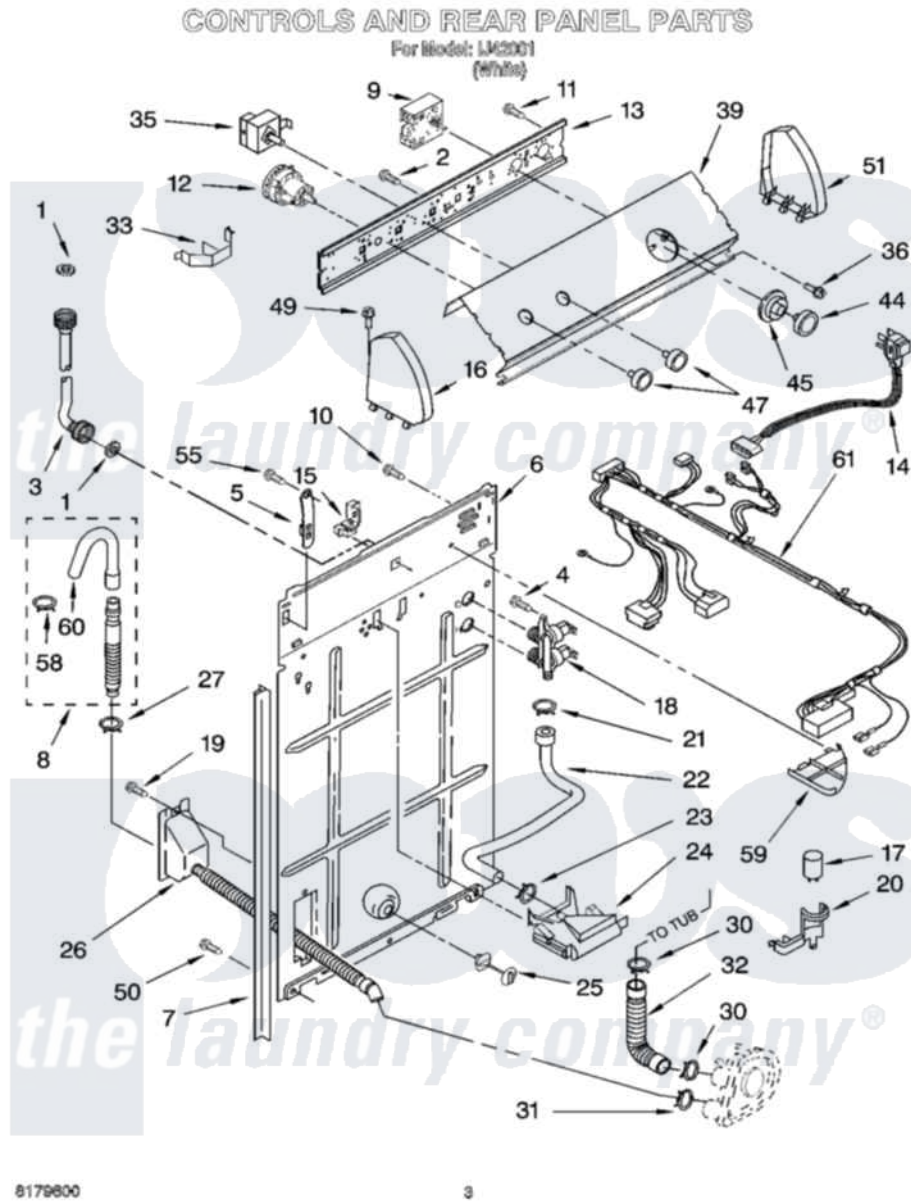

Whirlpool IJ42001 02 - CONTROLS AND REAR PANEL PARTS

Whirlpool Residential Whirlpool IJ42001 Washer Parts Parts Diagram 02 - CONTROLS AND REAR PANEL PARTS
Click on the part number to view part

Item	Original Part Number	Replaced By	Status	Part Description
1	3976300	16123		Washer Inlet-Hose Miscellaneous Parts Must be Ordered Separately.
2	3400073			Screw, Ground
3	3949374	89503		Hose-Inlet
"	3949375	89503		Hose-Inlet
4	9740848			Screw, Mixing Valve Mounting
5	8318255	8568314		Strap, Console
6	8528062	3357978		Panel, Rear
7	62747			Pad, Rear Panel
8	3951609	285664		Hose
"	661577	285666		Hose
"	3357090	285702		Hose
9	3953146			Timer, Control
10	3351614			Screw, Gearcase Cover Mounting
11	90767			Screw, 8A X 3/8 HeX Washer Head Tapping

12	3366849	W10339228	Switch-WL
13	3948608		Bracket, Control
14	3948063	285800	Cord-Power
15	3952821	285777	Relief-Str
16	8271365	279962	Endcap
17	661606	8572717	Capacitor, Motor Start
18	3952164	285805	Valve-Inlet
19	90864	3351614	Screw, Gearcase Cover Mounting
20	8318201	8318046	Clip, Capacitor
21	370451	596669	Clamp, Manifold
22	3357328		Hose, Vacuum Break
23	371503	596669	Clamp, Manifold
24	387606	3360977	Break-Vac
25	8519200		Support, Rear Panel
26	3361805	W10358149	Drain Hose Assembly
27	3366912	356138	Clamp, Hose
30	3363366	616099	Clamp
31	660628	285655	Clamp, Hose
32	3951449	285871	Hose
33	8055003		Clip, Harness And Pressure Switch
35	661612	W10168256	Switch, Water Temperature
36	3400818		Screw, Timer Mounting
39	3954229	Not Available	Panel, Console
44	8271345	3957824	Knob, Timer
45	8271351	3957849	Dial, Timer
47	8271339	3957799	Knob, Control
49	388326		Screw, 8-18 X 1.25
50	62863	3390631	Screw, 10-16 X 3/8
51	8271359	279962	Endcap
55	3390647	488729	Screw
58	3366913	3357331	Clamp, Drain
59	3348424	8539874	Shield, Suds
60	3357027		Nozzle, Hose Drain
61	3955021		Harness, Wiring