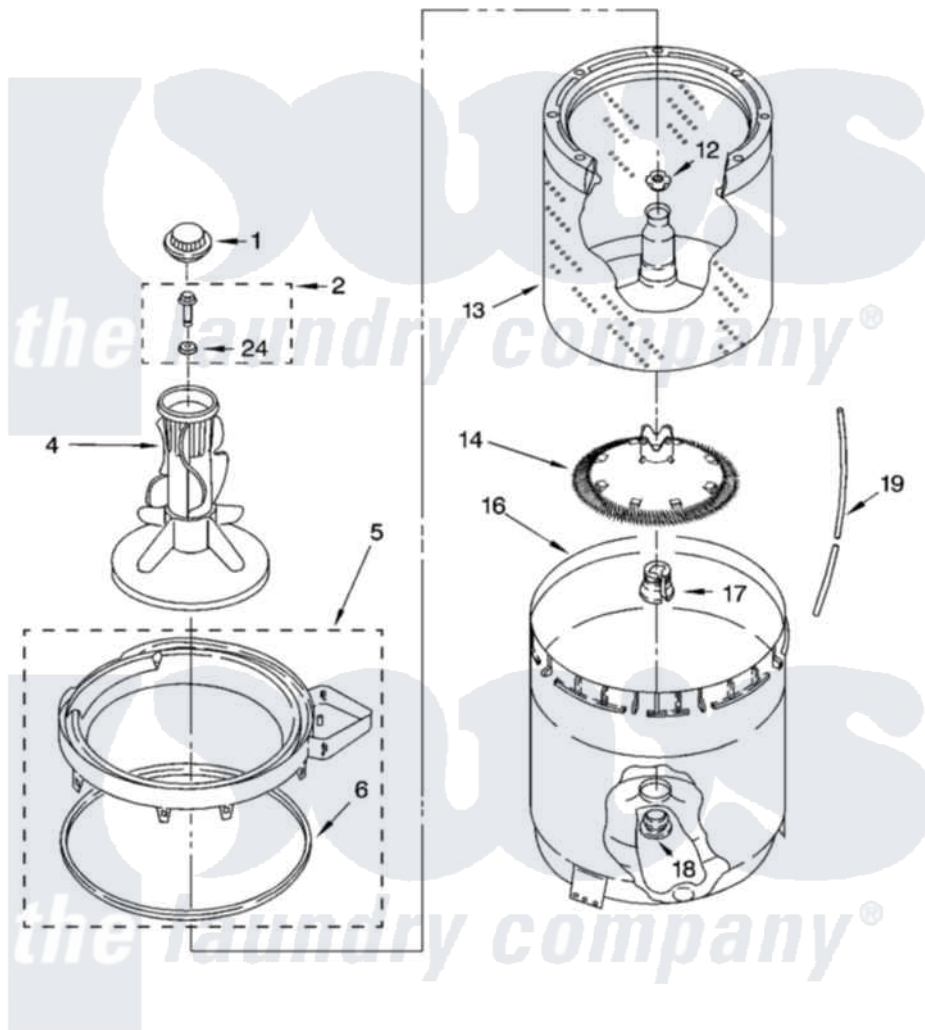

Whirlpool IJ42001 03 - AGITATOR, BASKET AND TUB PARTS

AGITATOR, BASKET AND TUB PARTS

For Model: IJ42001
(White)

8179800

5

Whirlpool Residential Whirlpool IJ42001 Washer Parts Parts Diagram 03 - AGITATOR, BASKET AND TUB PARTS
Click on the part number to view part

Item	Original Part Number	Replaced By	Status	Part Description
1	3355758			Cap, Agitator
2	358237			Screw And Washer
4	63235			Agitator Assembly
5	63851	W10445870		Ring-Tub
6	3359585	3976308		Gasket, Tub Ring
12	21366			Nut, Spanner
13	3951989	W10389329		Clothes Container, Assembly
14	3952746	285868		Filter
16	63849			Strain Relief, Power Cord
17	389140			Tub Block, Basket Drive
18	383727			Gasket, Centerpod
19	3347780	353244		Hose, Pressure Switch
24	3949550			Washer