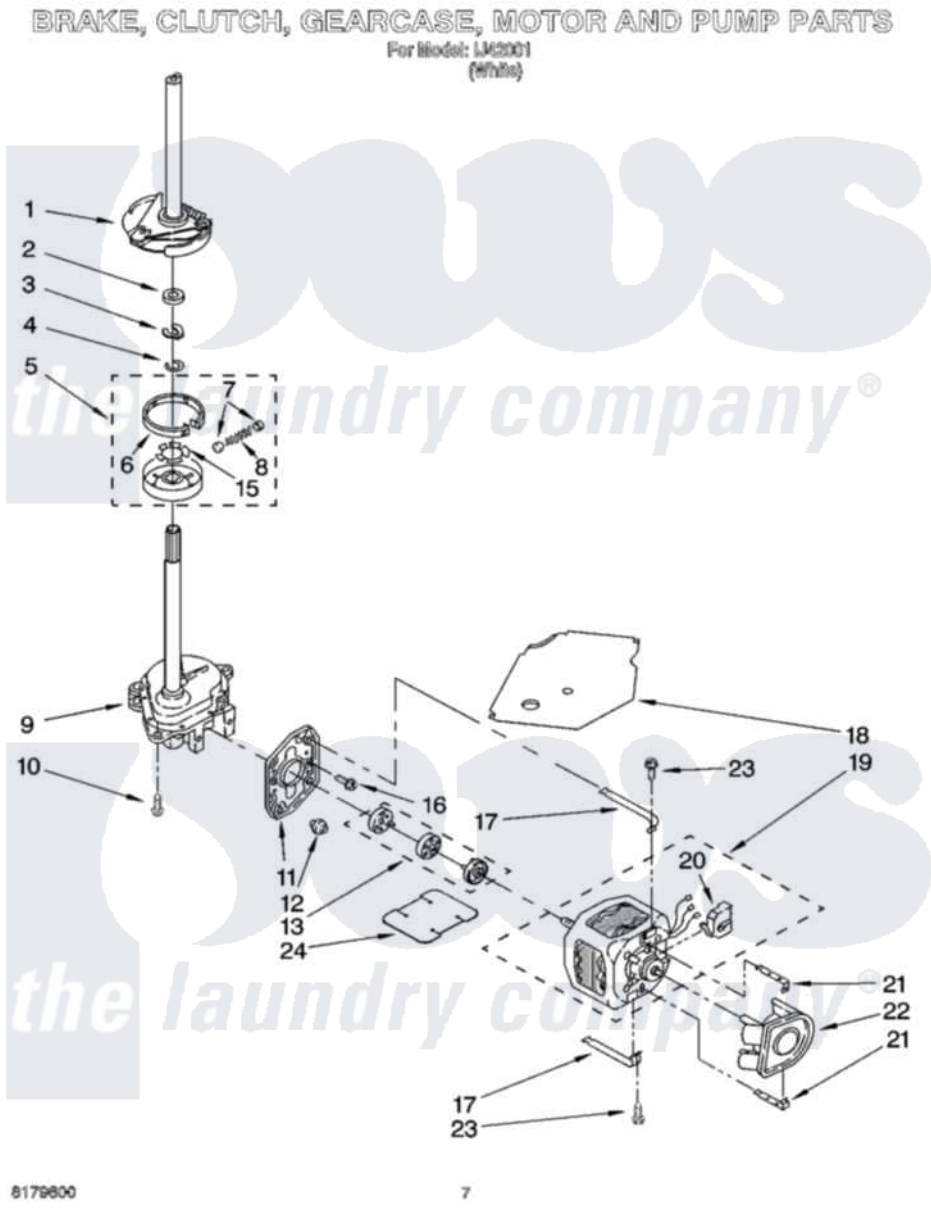

Whirlpool IJ42001 04 - BRAKE, CLUTCH, GEARCASE, MOTOR AND PUMP PARTS

Whirlpool [Residential Whirlpool IJ42001 Washer Parts](#) Parts Diagram 04 - BRAKE, CLUTCH, GEARCASE, MOTOR AND PUMP PARTS

[Click on the part number to view part](#)

Item	Original Part Number	Replaced By	Status	Part Description
1	388952	285792		Basketdrive
2	63292			Washer, Spin Tube Thrust
3	62697	W10080230		Ring, Spin Tube Support
4	63283	285353		Ring
5	3951311	285785		Clutch
6	3951308	285790		Lining
7	62646			Cap, Clutch Spring
8	3946792			Spring And Damper Assembly
9	3360630	3360629		Gearcase
10	3357334	3400516		Screw Anti-Rattle
11	62611			Plate, Motor Mount To Gearcase
12	62691			Grommet, Motor
13	3364003	285753A		Coupling
15	3355454			Clip, Main Drive

16	3400516		Screw Anti-Rattle
17	3349637	W10086010	Retainer, Motor
18	3362089		Shield, Tub To Motor
19	661599	661600	Motor, Main Drive
20	62850	8529896	Switch, Main Drive Motor
21	62700	8546127	Retainer, Pump
22	3363394		Pump
23	3387485	273556	Screw, 10-16 X 5/8
24	3946532		Shield, Motor