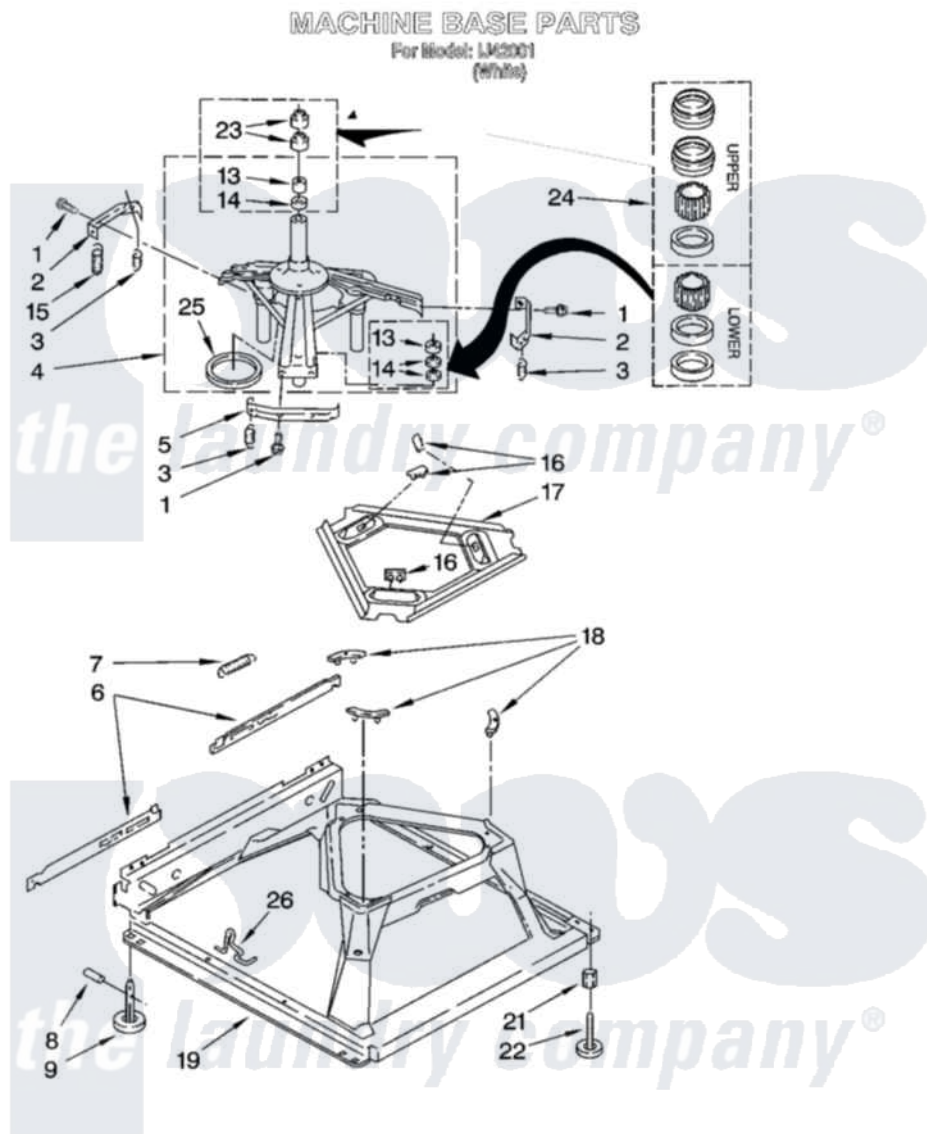

Whirlpool IJ42001 05 - MACHINE BASE PARTS

8

8179800

Whirlpool [Residential Whirlpool IJ42001 Washer Parts](#) Parts Diagram 05 - MACHINE BASE PARTS
Click on the part number to view part

Item	Original Part Number	Replaced By	Status	Part Description
1	3400076			Screw, Bracket Mounting
2	64067			Bracket, Spring Outer
3	63907			Spring, Suspension
4	3362087	280184		Support
5	64065			Bracket, Spring Outer
6	63466			Link, Leveling Mechanism
7	62597	8316845		Spring
8	62837			Pin, Knurled
9	62596	285244		Feet-Leveling
13	3347047	8546455		Bearing, Centerpost
14	357409	359449		Seal, Agitator Shaft
15	388492	W10250667		Spring, Counterweight
16	62568	285219		Pad
17	3946509			Plate, Suspension
18	3363660	285744		Pad
19	3946512	285771		Base

21	3359452		Nut, Lock
22	389102	W10001130	Foot, Leveling
23	356934	8577376	Seal, Centerpost
24	285203		Centerpost Bearing Kit
25	63134		Ring, Sound Deadening
26	63806	W10145155	Retainer, Suspension Spring